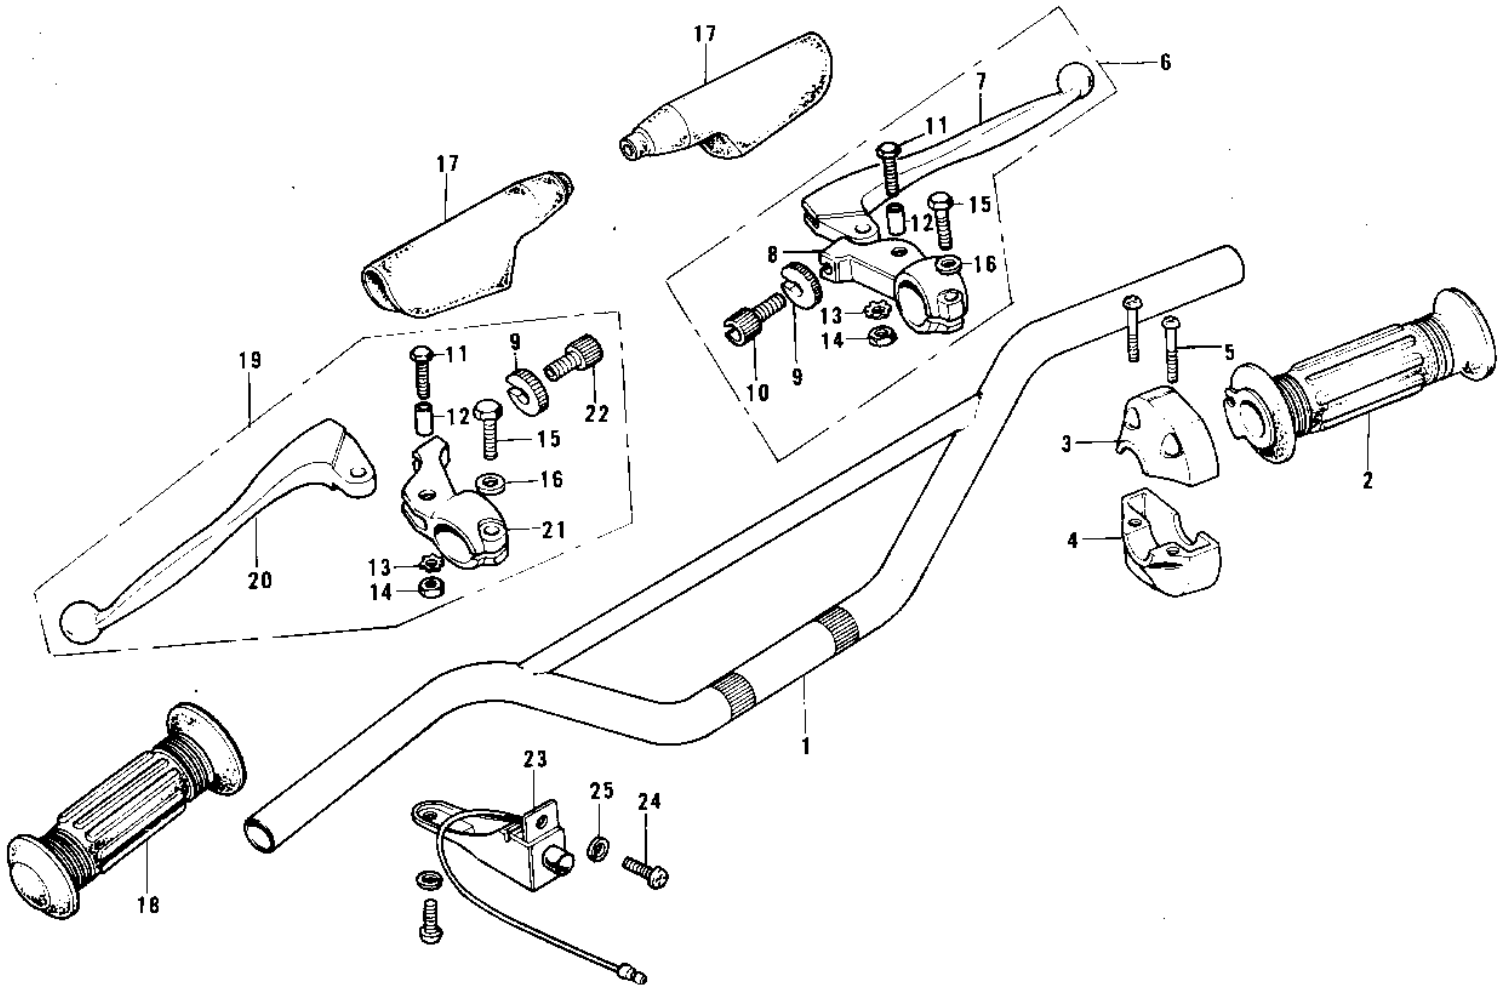

# 1975 F11-B PARTS DIAGRAM

HANDLEBAR

# 1975 F11-B PARTS LIST

## HANDLEBAR

ITEM NAME	PART NUMBER	QUANTITY
UNAVAILABLE IN PRICE BOOK (Ref # 1)	46004-023	
GRIP ASSY,THROTTLE (Ref # 2)	46019-028	
CASE,R.H LOWER (Ref # 3)	46023-012	
CASE,R H UPPER (Ref # 4)	46041-012	
SCREW PAN HEAD 6X20 (Ref # 5)	220B0620	
LEVER ASSY,FRNT BRAK (Ref # 6)	46021-019	
LEVER FRONT BRAKE (Ref # 7)	46058-004	
HOLDER,FR BRAKE LEVE (Ref # 8)	46060-008	
NUT-LOCK (Ref # 9)	46056-005	
SCREW,CABLE ADJUST (Ref # 10)	46055-010	
BOLT HEX HEAD 5X20 (Ref # 11)	92007-020	
COLLAR LEVER (Ref # 12)	46059-011	
WASHER LOCK 5MM (Ref # 13)	464H0500	
NUT 5MM (Ref # 14)	312B0500	
BOLT HEX HEAD 6X25 (Ref # 15)	110N0625	
WASHER PLAIN 6MM (Ref # 16)	410B0600	
DUST COVER (Ref # 17)	46071-003	
RUBBER,L.H GRIP (Ref # 18)	46075-023	
LEVER ASSY,CLUTCH (Ref # 19)	46076-029	
LEVER-CLUTCH (Ref # 20)	46092-015	
HOLDER,CLUTCH LEVER (Ref # 21)	46094-010	
SCREW CABLE ADJUST (Ref # 22)	46055-003	
SWITCH ASSY-ENG STOP (Ref # 23)	46027-006	
SCREW-PAN-HEAD 3X6 (Ref # 24)	220B0306	
WASHER SPRING 3MM (Ref # 25)	461F0300	