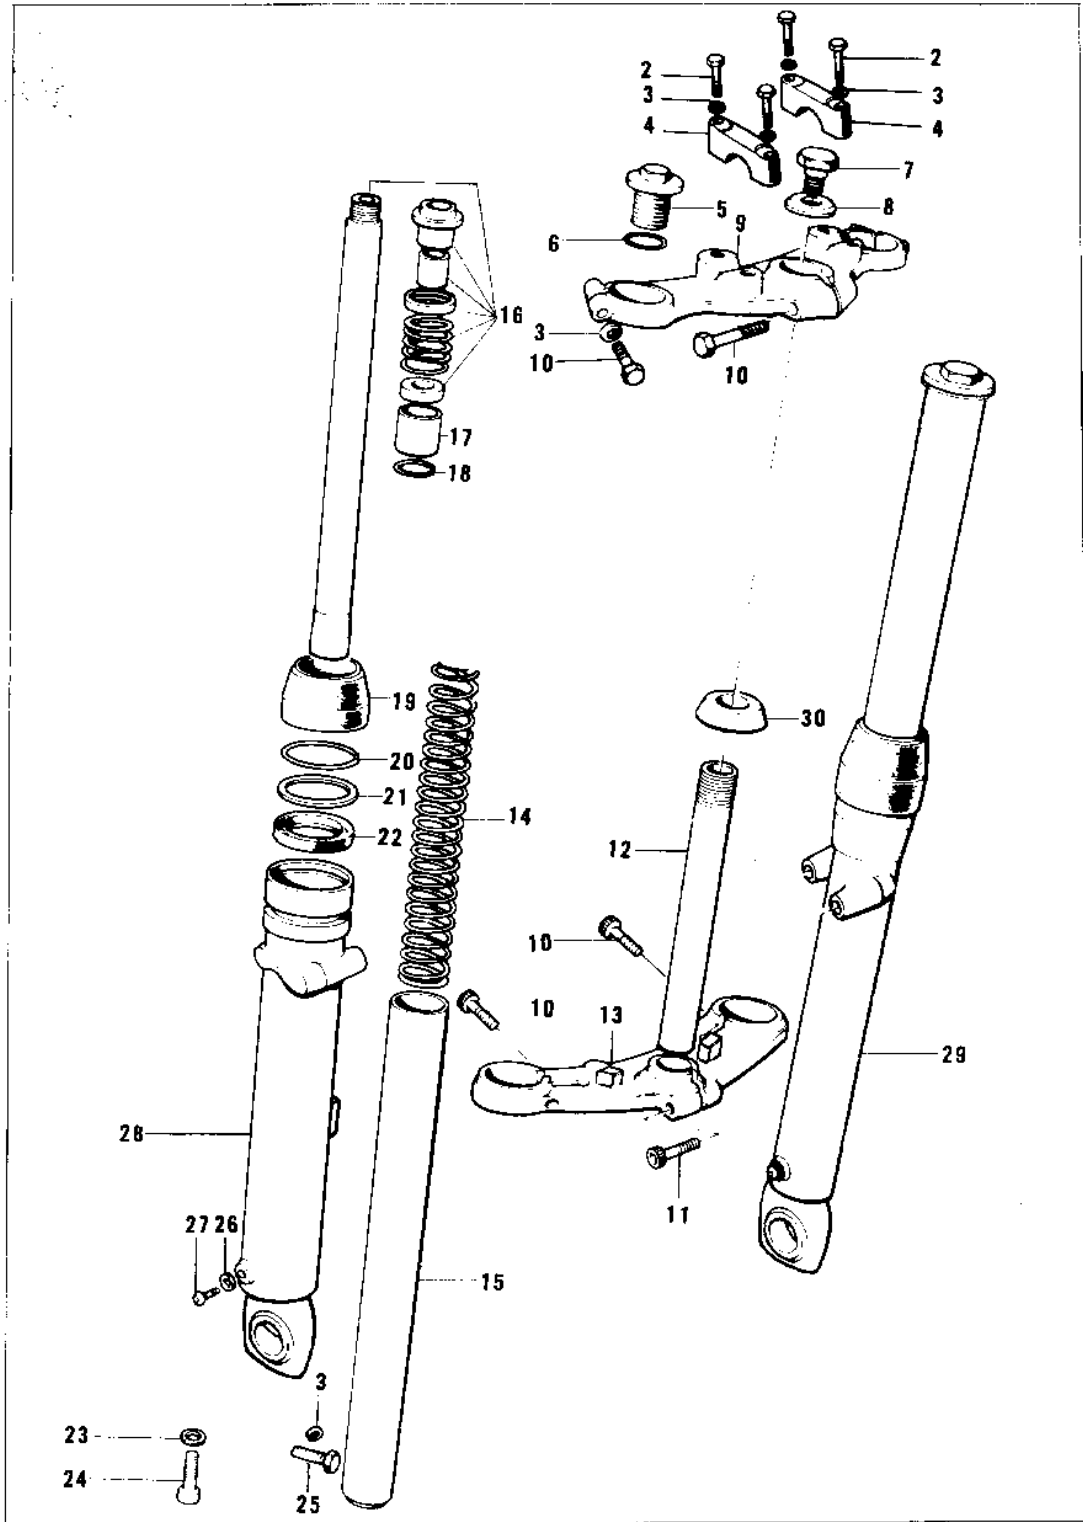

1973 F11 PARTS DIAGRAM

FRONT FORK (73 F11M)

1973 F11 PARTS LIST

FRONT FORK ('73 F11M)

ITEM NAME	PART NUMBER	QUANTITY
UNAVAILABLE IN PRICE BOOK (Ref # 1)	44001-119	1
BOLT (Ref # 2)	44041-061	4
WASHER SPRING 8MM (Ref # 3)	461F0800	3
HOLDER (Ref # 4)	46012-011	2
BOLT (Ref # 5)	44041-063	2
'O' RING FORK TOP (Ref # 6)	44046-015	2
BOLT (Ref # 7)	44041-059	3
UNAVAILABLE IN PRICE BOOK (Ref # 8)	44043-062	1
HEAD,STEERING STEM (Ref # 9)	44039-057	1
BOLT (Ref # 10)	44041-061	7
BOLT-STEERING STEM (Ref # 11)	44041-043	1
SHAFT (Ref # 12)	44052-005	1
STEM,STEERING (Ref # 13)	44038-006	1
SPRING,FORK (Ref # 14)	44026-049	2
TUBE,FORK INNER (Ref # 15)	44013-043	2
CYLINDER-FORK (Ref # 16)	44022-014	2
PISTON (Ref # 17)	44018-006	2
CIRCLIP FORK PISTON (Ref # 18)	44044-008	2
DUST SHIELD (Ref # 19)	44010-023	2
RING-SNAP,FORK OIL (Ref # 20)	92033-1100	2
WASHER-OIL SEAL FIT (Ref # 21)	44043-044	2
OIL SEAL (Ref # 22)	44009-016	2
GASKET,FORK CYLINDER (Ref # 23)	44045-057	2
BOLT-FORK CYLINDER (Ref # 24)	44041-040	2
BOLT (Ref # 25)	44041-060	1
GASKET (Ref # 26)	44045-045	2
SCREW (Ref # 27)	44041-062	2
TUBE,LH,FORK OUTER (Ref # 28)	44005-050	1
TUBE,RH,FORK OUTER (Ref # 29)	44006-048	1