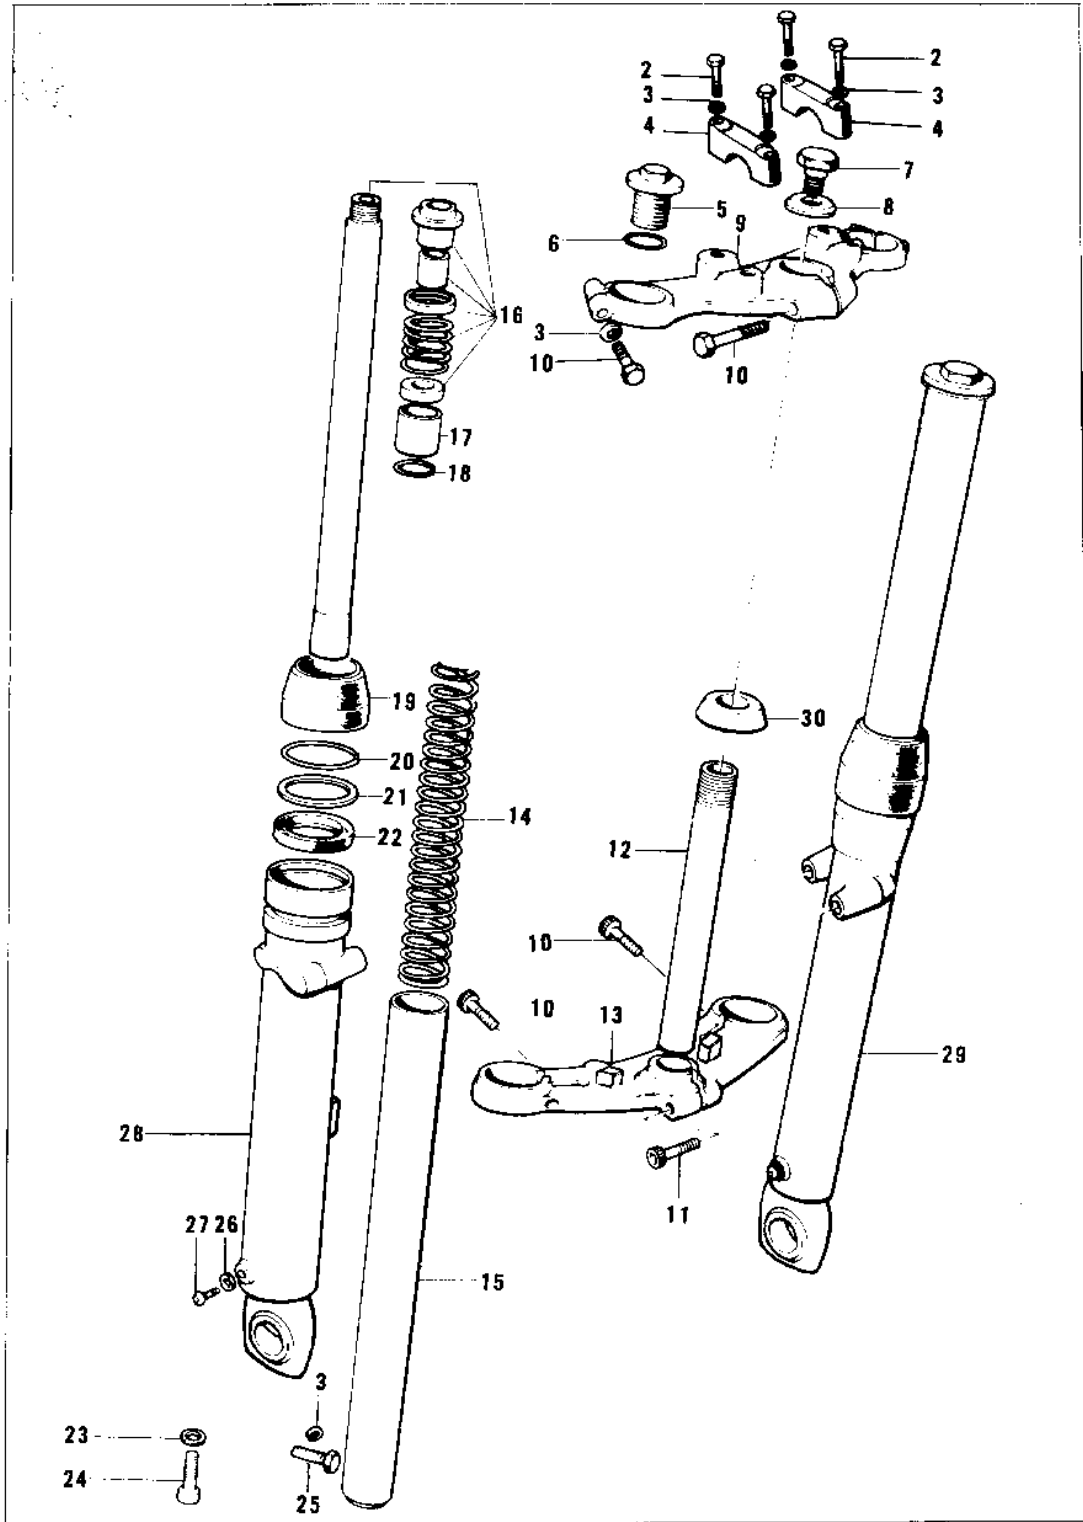

1974 F11-A PARTS DIAGRAM

FRONT FORK (73 F11M)

1974 F11-A PARTS LIST

FRONT FORK ('73 F11M)

ITEM NAME	PART NUMBER	QUANTITY
UNAVAILABLE IN PRICE BOOK (Ref # 1)	44001-119	
BOLT (Ref # 2)	44041-061	
WASHER SPRING 8MM (Ref # 3)	461F0800	
HOLDER (Ref # 4)	46012-011	
BOLT (Ref # 5)	44041-063	
'O' RING FORK TOP (Ref # 6)	44046-015	
BOLT (Ref # 7)	44041-059	
UNAVAILABLE IN PRICE BOOK (Ref # 8)	44043-062	
HEAD,STEERING STEM (Ref # 9)	44039-057	
BOLT (Ref # 10)	44041-061	
BOLT-STEERING STEM (Ref # 11)	44041-043	
SHAFT (Ref # 12)	44052-005	
STEM,STEERING (Ref # 13)	44038-006	
SPRING,FORK (Ref # 14)	44026-049	
TUBE,FORK INNER (Ref # 15)	44013-043	
CYLINDER-FORK (Ref # 16)	44022-014	
PISTON (Ref # 17)	44018-006	
CIRCLIP FORK PISTON (Ref # 18)	44044-008	
DUST SHIELD (Ref # 19)	44010-023	
RING-SNAP,FORK OIL (Ref # 20)	92033-1100	
WASHER-OIL SEAL FIT (Ref # 21)	44043-044	
OIL SEAL (Ref # 22)	44009-016	
GASKET,FORK CYLINDER (Ref # 23)	44045-057	
BOLT-FORK CYLINDER (Ref # 24)	44041-040	
BOLT (Ref # 25)	44041-060	
GASKET (Ref # 26)	44045-045	
SCREW (Ref # 27)	44041-062	
TUBE,LH,FORK OUTER (Ref # 28)	44005-050	
TUBE,RH,FORK OUTER (Ref # 29)	44006-048	