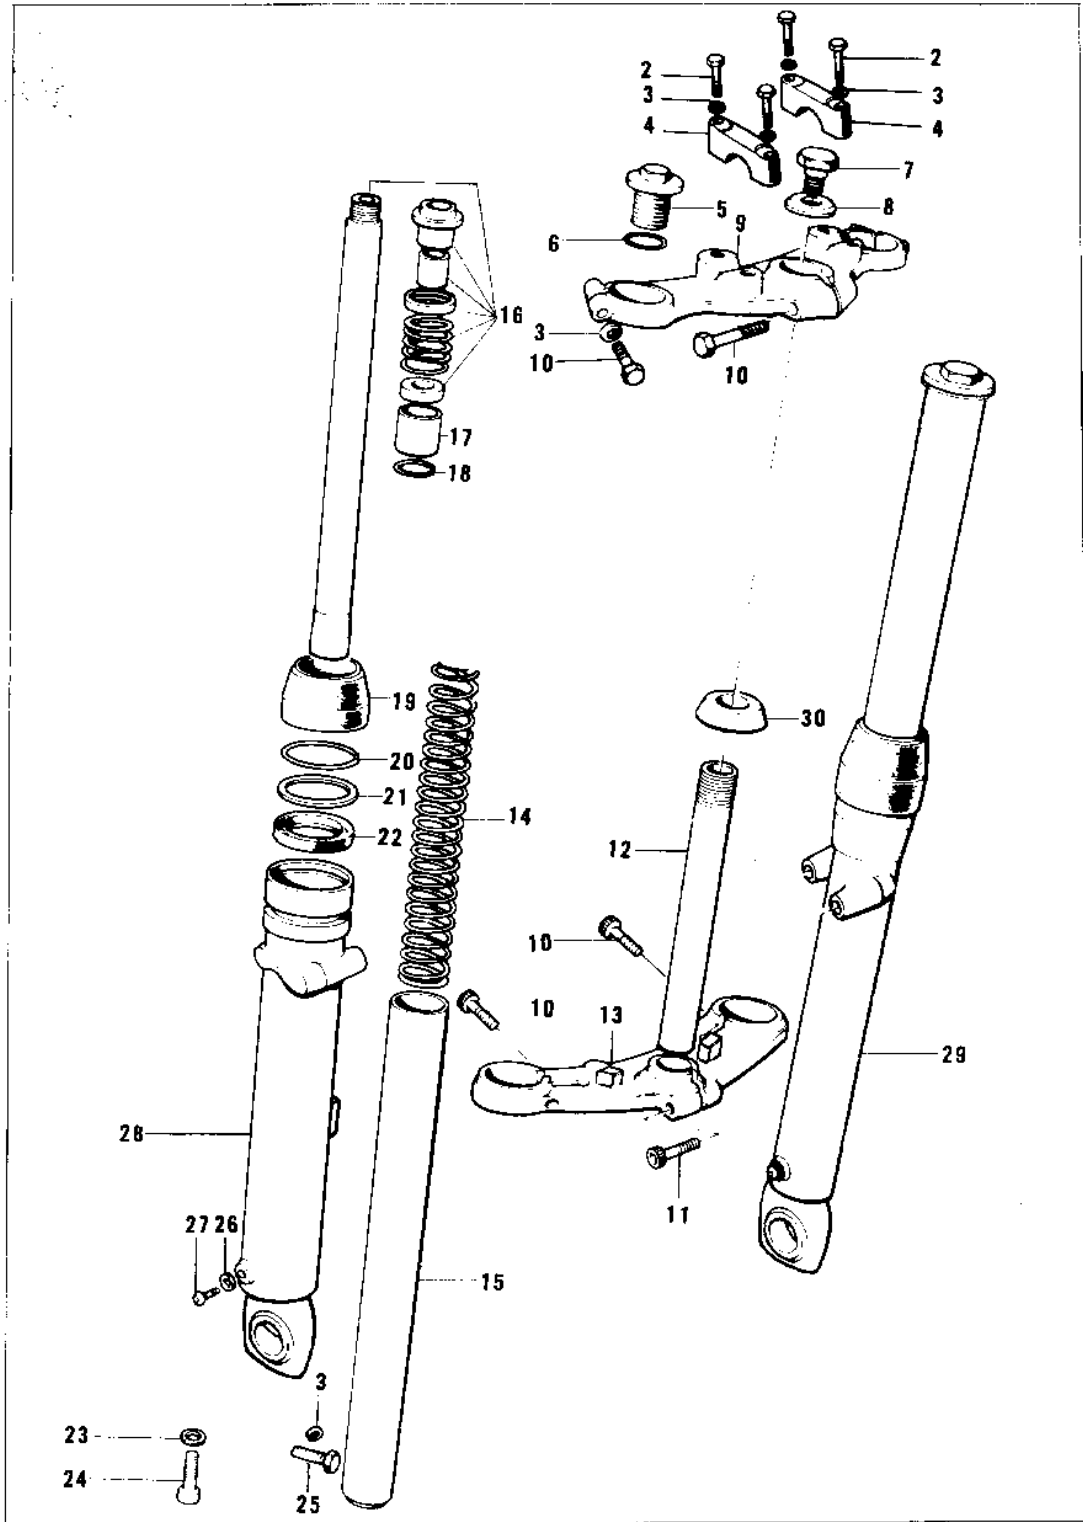

# 1973 F11M PARTS DIAGRAM

FRONT FORK (73 F11M)

# 1973 F11M PARTS LIST

## FRONT FORK ('73 F11M)

ITEM NAME	PART NUMBER	QUANTITY
UNAVAILABLE IN PRICE BOOK (Ref # 1)	44001-119	
BOLT (Ref # 2)	44041-061	
WASHER SPRING 8MM (Ref # 3)	461F0800	
HOLDER (Ref # 4)	46012-011	
BOLT (Ref # 5)	44041-063	
'O' RING FORK TOP (Ref # 6)	44046-015	
BOLT (Ref # 7)	44041-059	
UNAVAILABLE IN PRICE BOOK (Ref # 8)	44043-062	
HEAD,STEERING STEM (Ref # 9)	44039-057	
BOLT (Ref # 10)	44041-061	
BOLT-STEERING STEM (Ref # 11)	44041-043	
SHAFT (Ref # 12)	44052-005	
STEM,STEERING (Ref # 13)	44038-006	
SPRING,FORK (Ref # 14)	44026-049	
TUBE,FORK INNER (Ref # 15)	44013-043	
CYLINDER-FORK (Ref # 16)	44022-014	
PISTON (Ref # 17)	44018-006	
CIRCLIP FORK PISTON (Ref # 18)	44044-008	
DUST SHIELD (Ref # 19)	44010-023	
RING-SNAP,FORK OIL (Ref # 20)	92033-1100	
WASHER-OIL SEAL FIT (Ref # 21)	44043-044	
OIL SEAL (Ref # 22)	44009-016	
GASKET,FORK CYLINDER (Ref # 23)	44045-057	
BOLT-FORK CYLINDER (Ref # 24)	44041-040	
BOLT (Ref # 25)	44041-060	
GASKET (Ref # 26)	44045-045	
SCREW (Ref # 27)	44041-062	
TUBE,LH,FORK OUTER (Ref # 28)	44005-050	
TUBE,RH,FORK OUTER (Ref # 29)	44006-048	