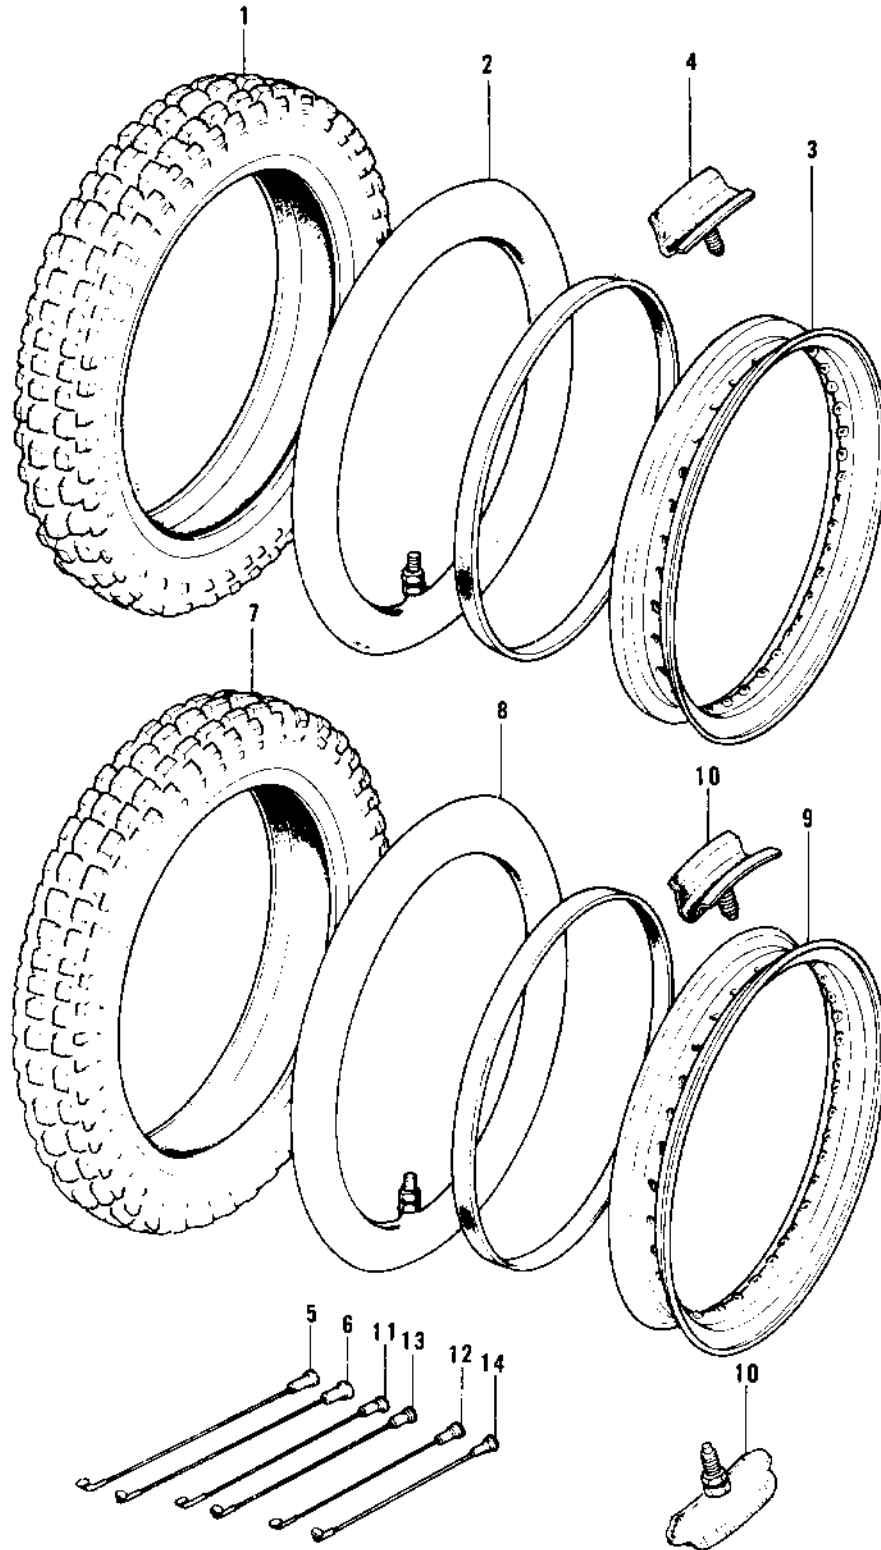

1974 F11-A PARTS DIAGRAM

WHEELS/TIRES (73 F11M)

1974 F11-A PARTS LIST

WHEELS/TIRES (73 F11M)

| ITEM NAME | PART NUMBER | QUANTITY |
|-------------------------------------|-------------|----------|
| UNAVAILABLE IN PRICE BOOK (Ref # 1) | 41017-009 | |
| TUBE,2.75/3.70-21 (Ref # 2) | 41022-1021 | |
| UNAVAILABLE IN PRICE BOOK (Ref # 3) | 41025-067 | |
| PROTECTOR-BEAD 1.60A (Ref # 4) | 41024-006 | |
| SPOKE-ASY, (Ref # 5) | 41027-058 | |
| SPOKE-ASY (Ref # 6) | 41028-058 | |
| UNAVAILABLE IN PRICE BOOK (Ref # 7) | 41018-003 | |
| UNAVAILABLE IN PRICE BOOK (Ref # 8) | 41022-024 | |
| RIM 2.15B X 18E (Ref # 9) | 41025-068 | |
| PROTECTOR BEAD (Ref # 10) | 41024-009 | |
| SPOKE-ASY, (Ref # 11) | 41027-063 | |
| SPOKE-ASY, (Ref # 12) | 41027-064 | |
| SPOKE-ASY (Ref # 13) | 41028-063 | |
| SPOKE-ASY (Ref # 14) | 41028-064 | |