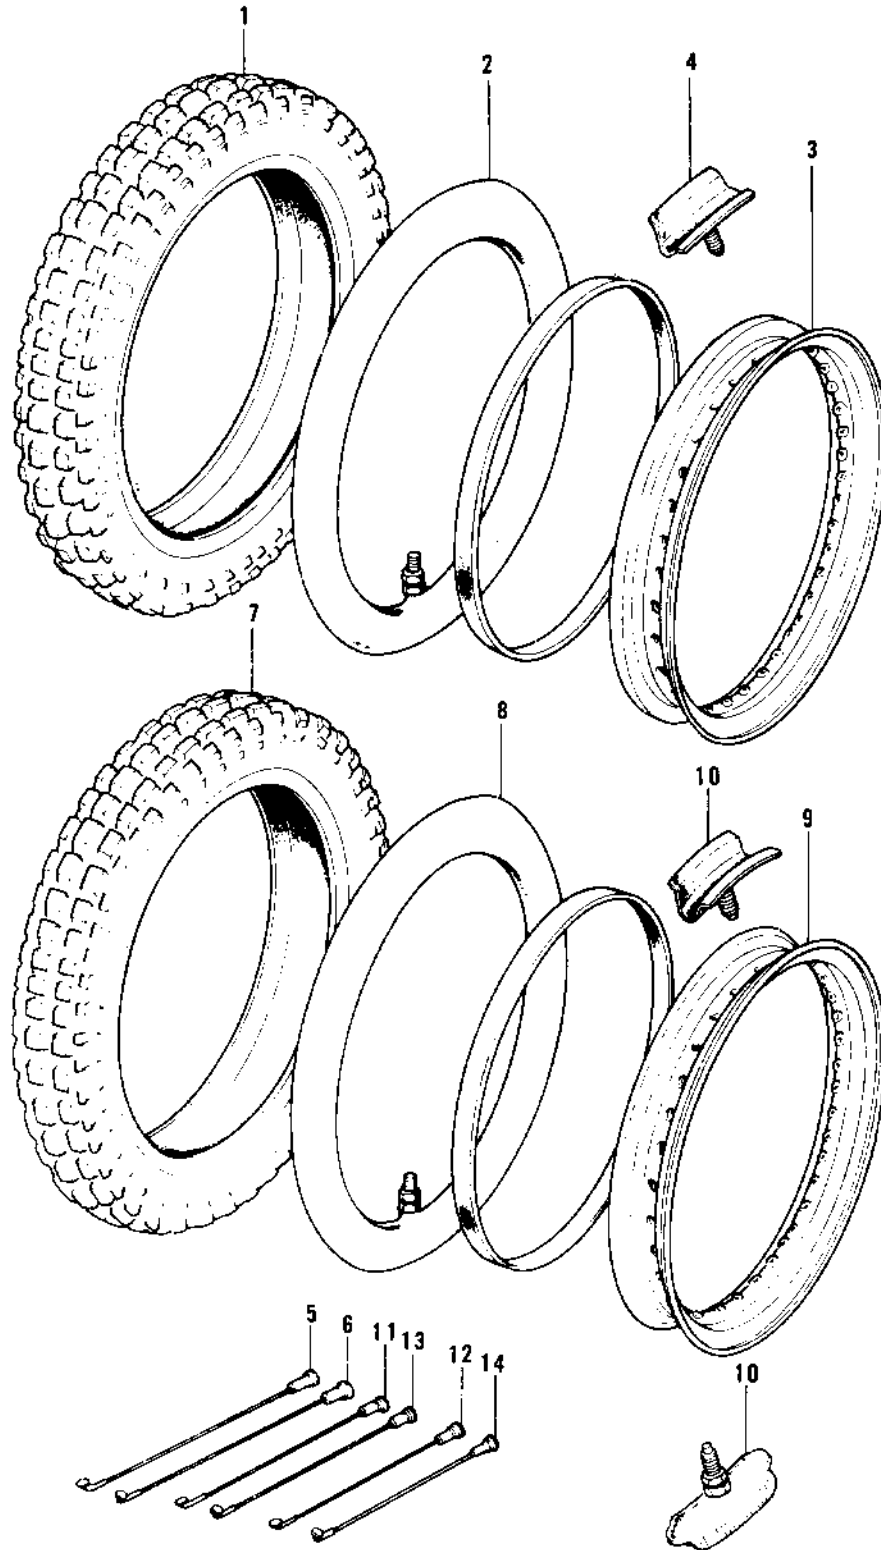

1975 F11-B PARTS DIAGRAM

WHEELS/TIRES (73 F11M)

1975 F11-B PARTS LIST

WHEELS/TIRES (73 F11M)

ITEM NAME	PART NUMBER	QUANTITY
UNAVAILABLE IN PRICE BOOK (Ref # 1)	41017-009	
TUBE,2.75/3.70-21 (Ref # 2)	41022-1021	
UNAVAILABLE IN PRICE BOOK (Ref # 3)	41025-067	
PROTECTOR-BEAD 1.60A (Ref # 4)	41024-006	
SPOKE-ASY, (Ref # 5)	41027-058	
SPOKE-ASY (Ref # 6)	41028-058	
UNAVAILABLE IN PRICE BOOK (Ref # 7)	41018-003	
UNAVAILABLE IN PRICE BOOK (Ref # 8)	41022-024	
RIM 2.15B X 18E (Ref # 9)	41025-068	
PROTECTOR BEAD (Ref # 10)	41024-009	
SPOKE-ASY, (Ref # 11)	41027-063	
SPOKE-ASY, (Ref # 12)	41027-064	
SPOKE-ASY (Ref # 13)	41028-063	
SPOKE-ASY (Ref # 14)	41028-064	