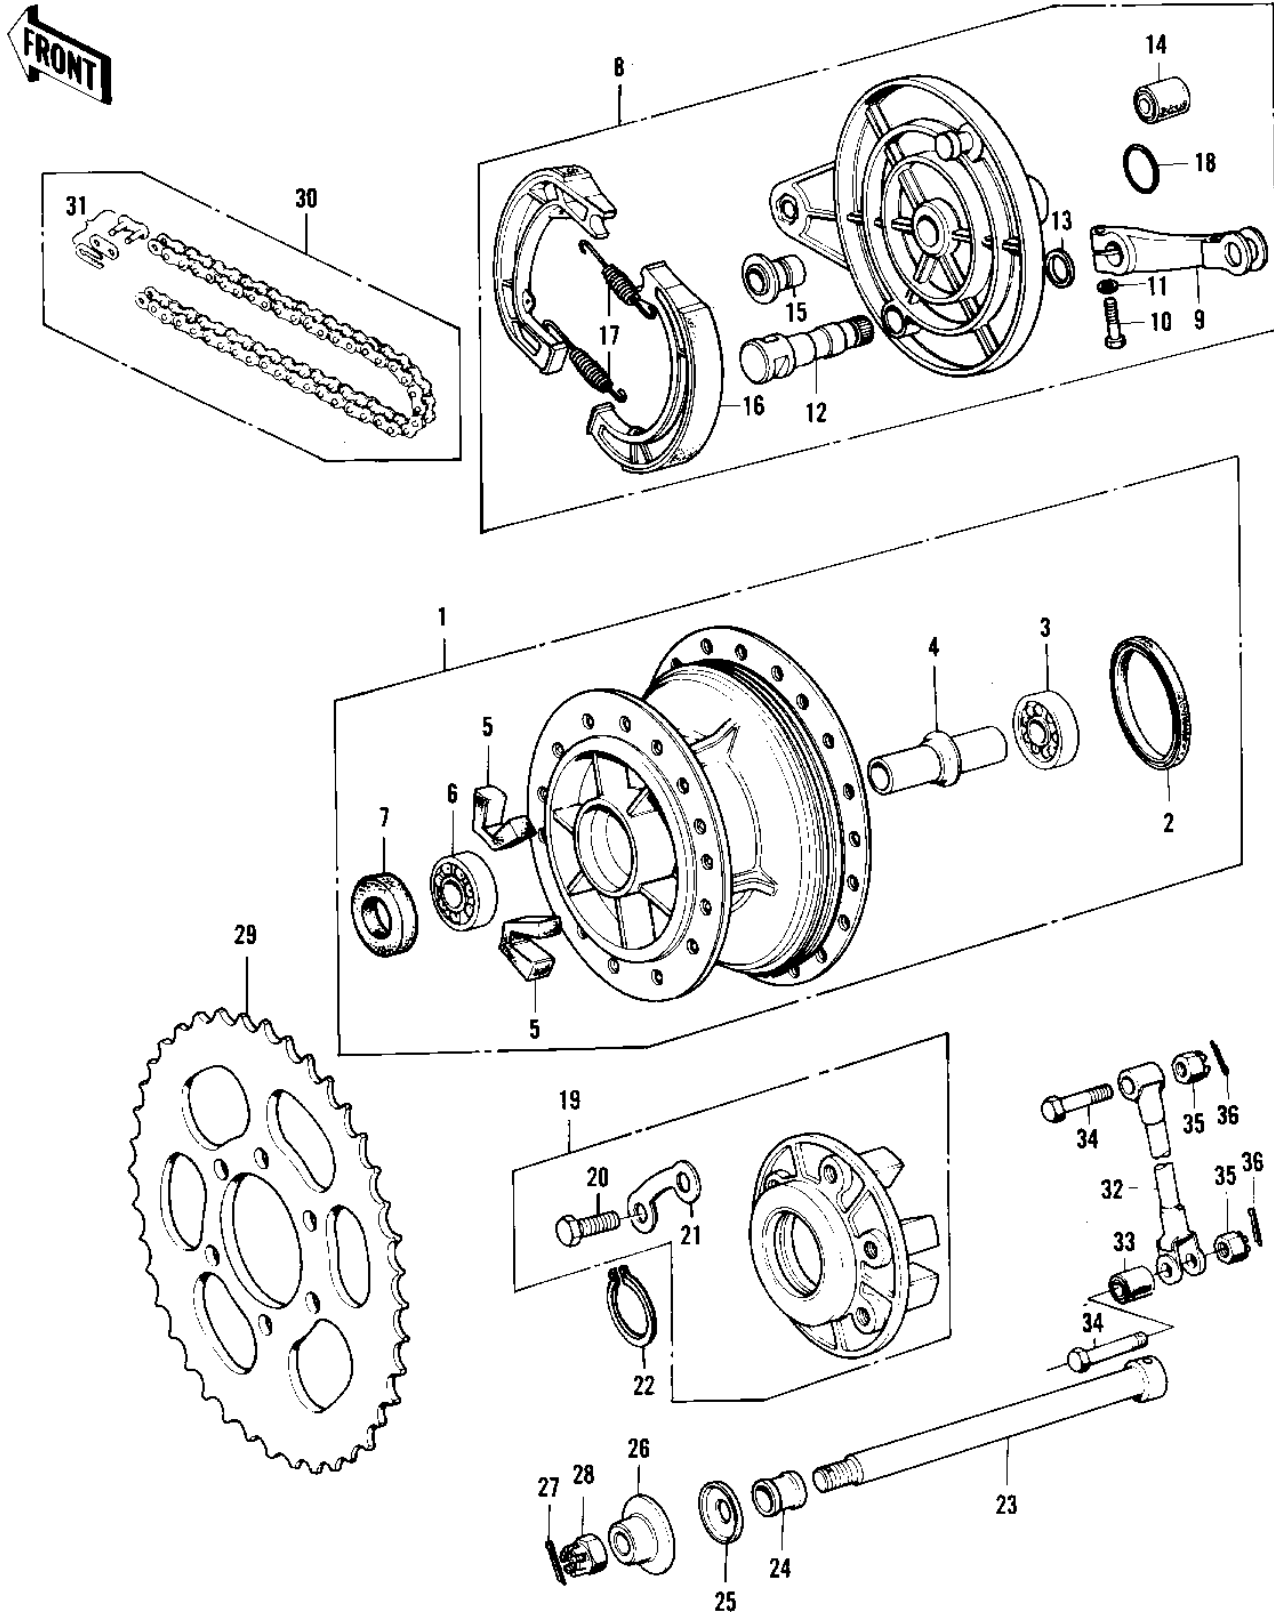

# 1974 F11-A PARTS DIAGRAM

REAR HUB/BRAKE/CHAIN

# 1974 F11-A PARTS LIST

## REAR HUB/BRAKE/CHAIN

ITEM NAME	PART NUMBER	QUANTITY
UNAVAILABLE IN PRICE BOOK (Ref # 1)	42005-023-21	
.OIL SEAL,#50656 (Ref # 2)	657G506506	
.BALL BEARING,#6203ZC (Ref # 3)	601B6203Z	
.SPACER,RR BRAKE DRUM (Ref # 4)	42010-025	
.DAMPER-REAR HUB SHOC (Ref # 5)	42014-020	
.BEARING BALL #6203 (Ref # 6)	601B6203	
.OIL SEAL-COUPLING (Ref # 7)	92052-003	
PANEL-ASY,RR BRK,BLK (Ref # 8)	42006-023-21	
.LEVER-BRAKE CAM (Ref # 9)	42029-018	
.BOLT-UPSET (Ref # 10)	112G0625	
.WASHER PLAIN 6MM (Ref # 11)	410B0600	
.CAMSHAFT,REAR BRAKE (Ref # 12)	42026-022	
CAMSHAFT,REAR BRAKE (Ref # 12)	42026-022	
.DUST SHIELD BRAKE CA (Ref # 13)	41051-001	
.BUSH-RR BRK PEDAL RU (Ref # 14)	92092-008	
.COLLAR-REAR HUB (Ref # 15)	42032-032	
.SHOE,BRAKE (Ref # 16)	42019-011	
SHOE,BRAKE (Ref # 16)	42019-011	
.SPRING-BRAKE SHOE (Ref # 17)	42020-004	
."0" RING,34MM (Ref # 18)	670B3034	
COUPLING ASSY-RR HUB (Ref # 19)	42008-011	
.BOLT-REAR SPROCKET (Ref # 20)	92001-109	
.WASHER LOCK (Ref # 21)	92088-007	
.CIRCLIP,52MM (Ref # 22)	480J5200	
AXLE-REAR (Ref # 23)	42031-031	
COLLAR-REAR AXLE,R.H (Ref # 24)	42032-035	
DUST-SHIELD-CAM SHAF (Ref # 25)	41042-010	
COLLAR-REAR AXLE,L.H (Ref # 26)	42032-034	
PIN-COTTER,4.0X35 (Ref # 27)	550D4035	

### REAR HUB/BRAKE/CHAIN

ITEM NAME	PART NUMBER	QUANTITY
NUT CASTLE,16MM (Ref # 28)	92015-055	
REAR SPROCKET (Ref # 29)	42041-121	
REAR SPROCKET (Ref # 29)	42041-120	
REAR SPROCKET 46T (Ref # 29)	42041-117	
DR CHAIN 525X106 (Ref # 30)	92057-022	
.CHAIN JOINT 525 (Ref # 31)	92058-006	
TORQUE LINK-REAR BRK (Ref # 32)	43007-030	
BUSH-RR BRK PEDAL RU (Ref # 33)	92092-008	
BOLT-HEX HEAD,10X42 (Ref # 34)	92003-085	
NUT CASTLE 10MM (Ref # 35)	321B1000	
PIN COTTER 2.5X20 (Ref # 36)	550D2520	