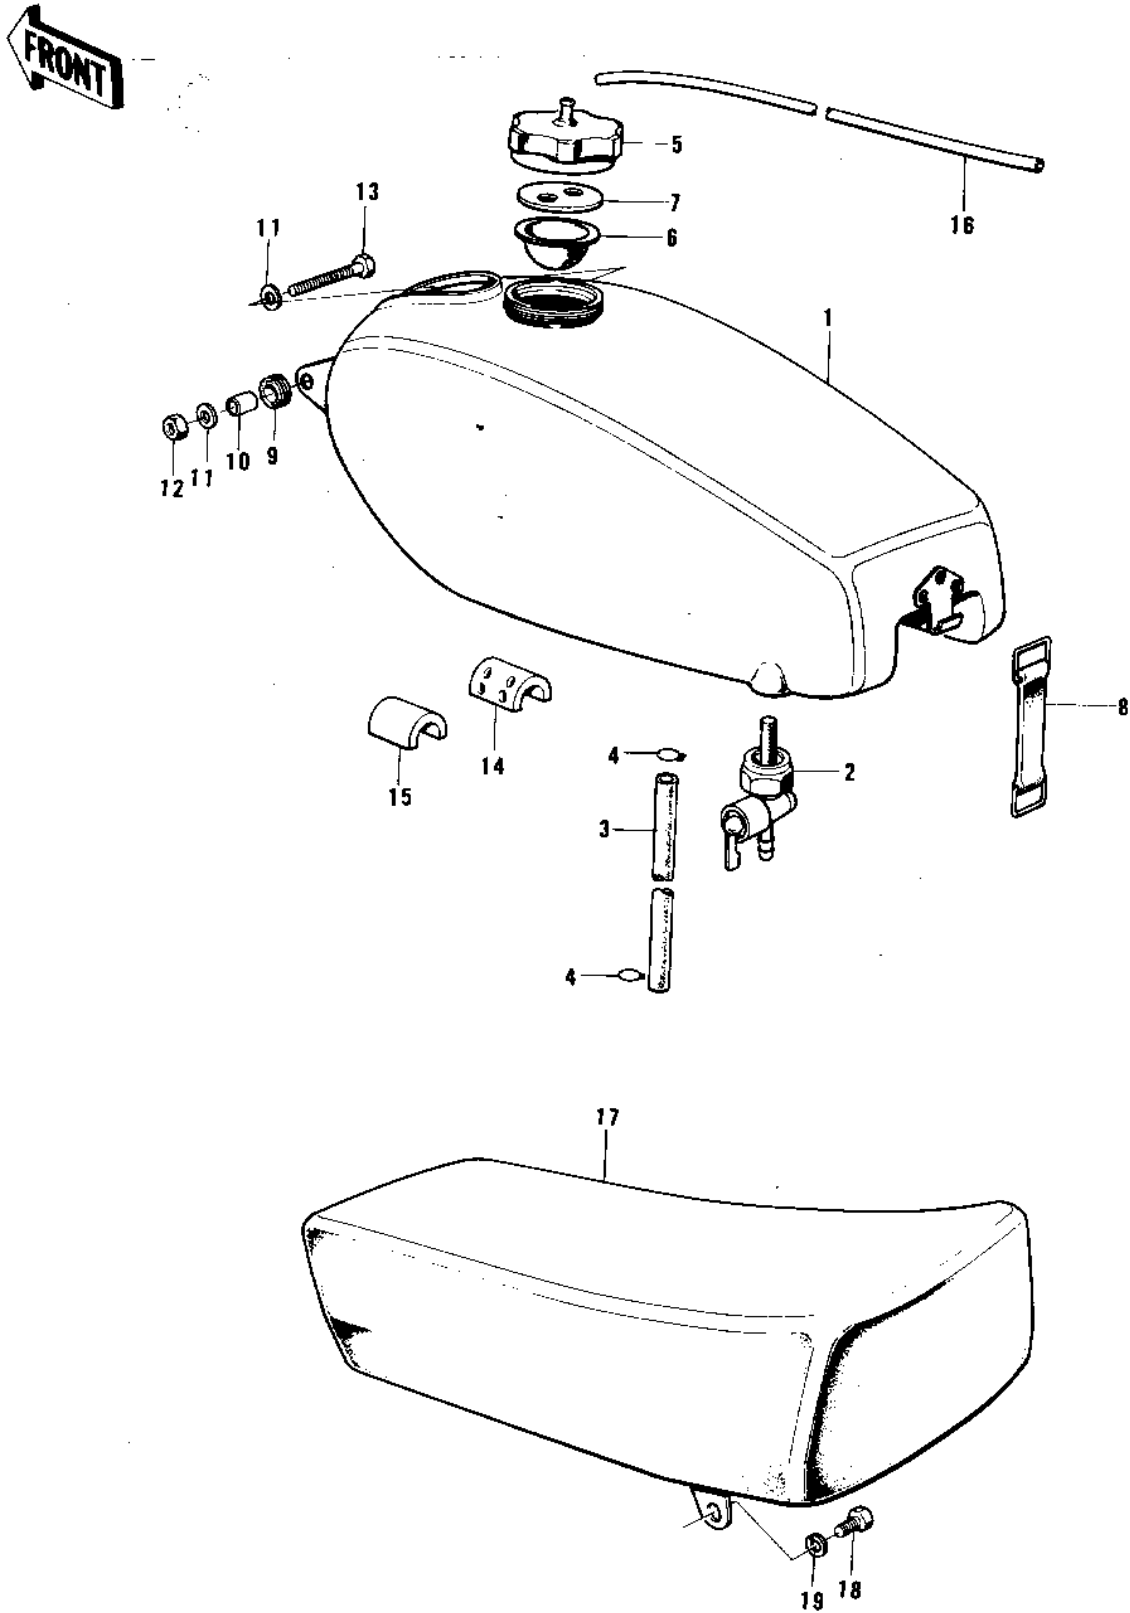

1974 F11-A PARTS DIAGRAM

FUEL TANK/SEAT

1974 F11-A PARTS LIST

FUEL TANK/SEAT

ITEM NAME	PART NUMBER	QUANTITY
TANK,FUEL (Ref # 1)	51001-085	
FUEL COCK ASSY (Ref # 2)	51023-033	
PIPE-FUEL (Ref # 3)	92059-080	
CLAMP FUEL PIPE (Ref # 4)	92037-010	
CAP,FUEL TANK (Ref # 5)	51049-021	
GASKET,FUEL TANK CAP (Ref # 6)	51059-010	
WASHER (Ref # 7)	51058-003	
BAND-FUEL TANK (Ref # 8)	92072-036	
DAMPER RUBBER (Ref # 9)	92075-197	
COLLAR 6.8X10X14.5 (Ref # 10)	92027-156	
WASHER 6.5X20X1.6T (Ref # 11)	92022-125	
NUT,6MM (Ref # 12)	92019-019	
BOLT,HEX HEAD,6X99 (Ref # 13)	92003-111	
DAMPER RUBBER (Ref # 14)	92075-198	
MAT FUEL TANK (Ref # 15)	51067-002	
TUBE-VINYL,5X280 (Ref # 16)	700Q05280	
UNAVAILABLE IN PRICE BOOK (Ref # 17)	53002-050	
BOLT-SMALL-UPSET,8X1 (Ref # 18)	115G0816	
BOLT HEX HEAD 8X16 (Ref # 18)	116B0816	
WASHER SPRING 8MM (Ref # 19)	461F0800	