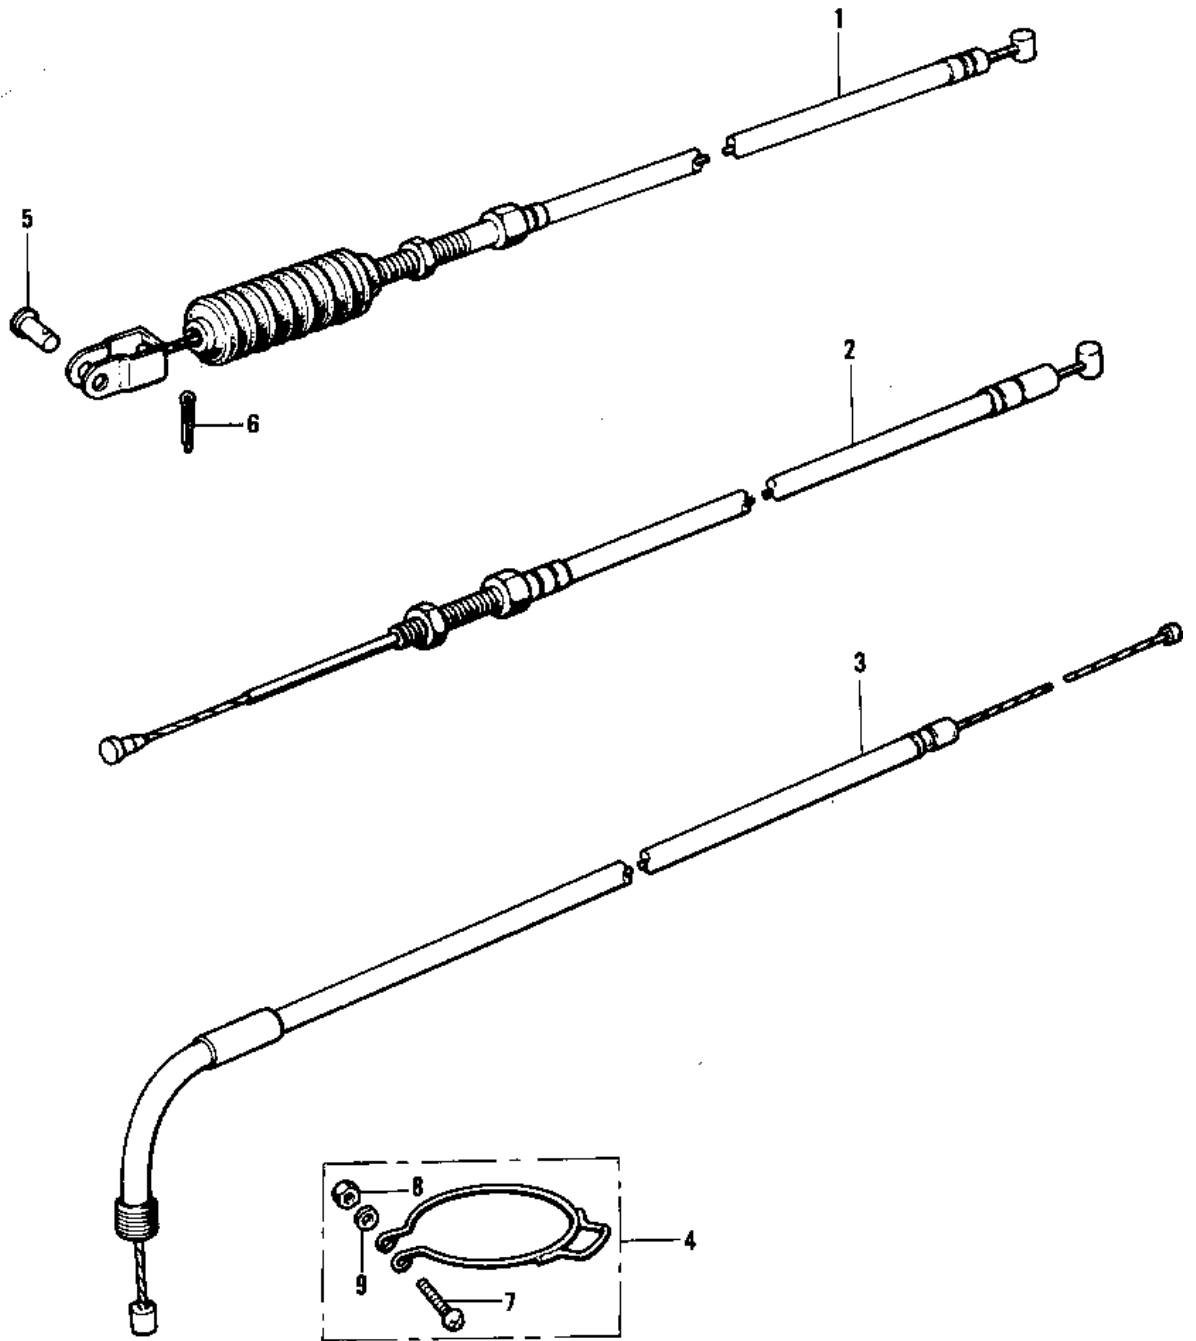

1975 F11-B PARTS DIAGRAM

CABLES (73 F11M)

1975 F11-B PARTS LIST

CABLES (73 F11M)

ITEM NAME	PART NUMBER	QUANTITY
CABLE,FRONT BRAKE (Ref # 1)	54005-073	
CABLE,CLUTCH (Ref # 2)	54011-057	
CABLE,CONTROL (Ref # 3)	54012-091	
GUIDE,CABLE (Ref # 4)	54030-008	
PIN-BRAKE ROD FITTIN (Ref # 5)	92043-064	
PIN COTTER 2.0X15 (Ref # 6)	550D2015	
SCREW PAN HEAD 5X22 (Ref # 7)	220B0522	
NUT,5MM (Ref # 8)	311B0500	
UNAVAILABLE IN PRICE BOOK (Ref # 9)	410B0500A	