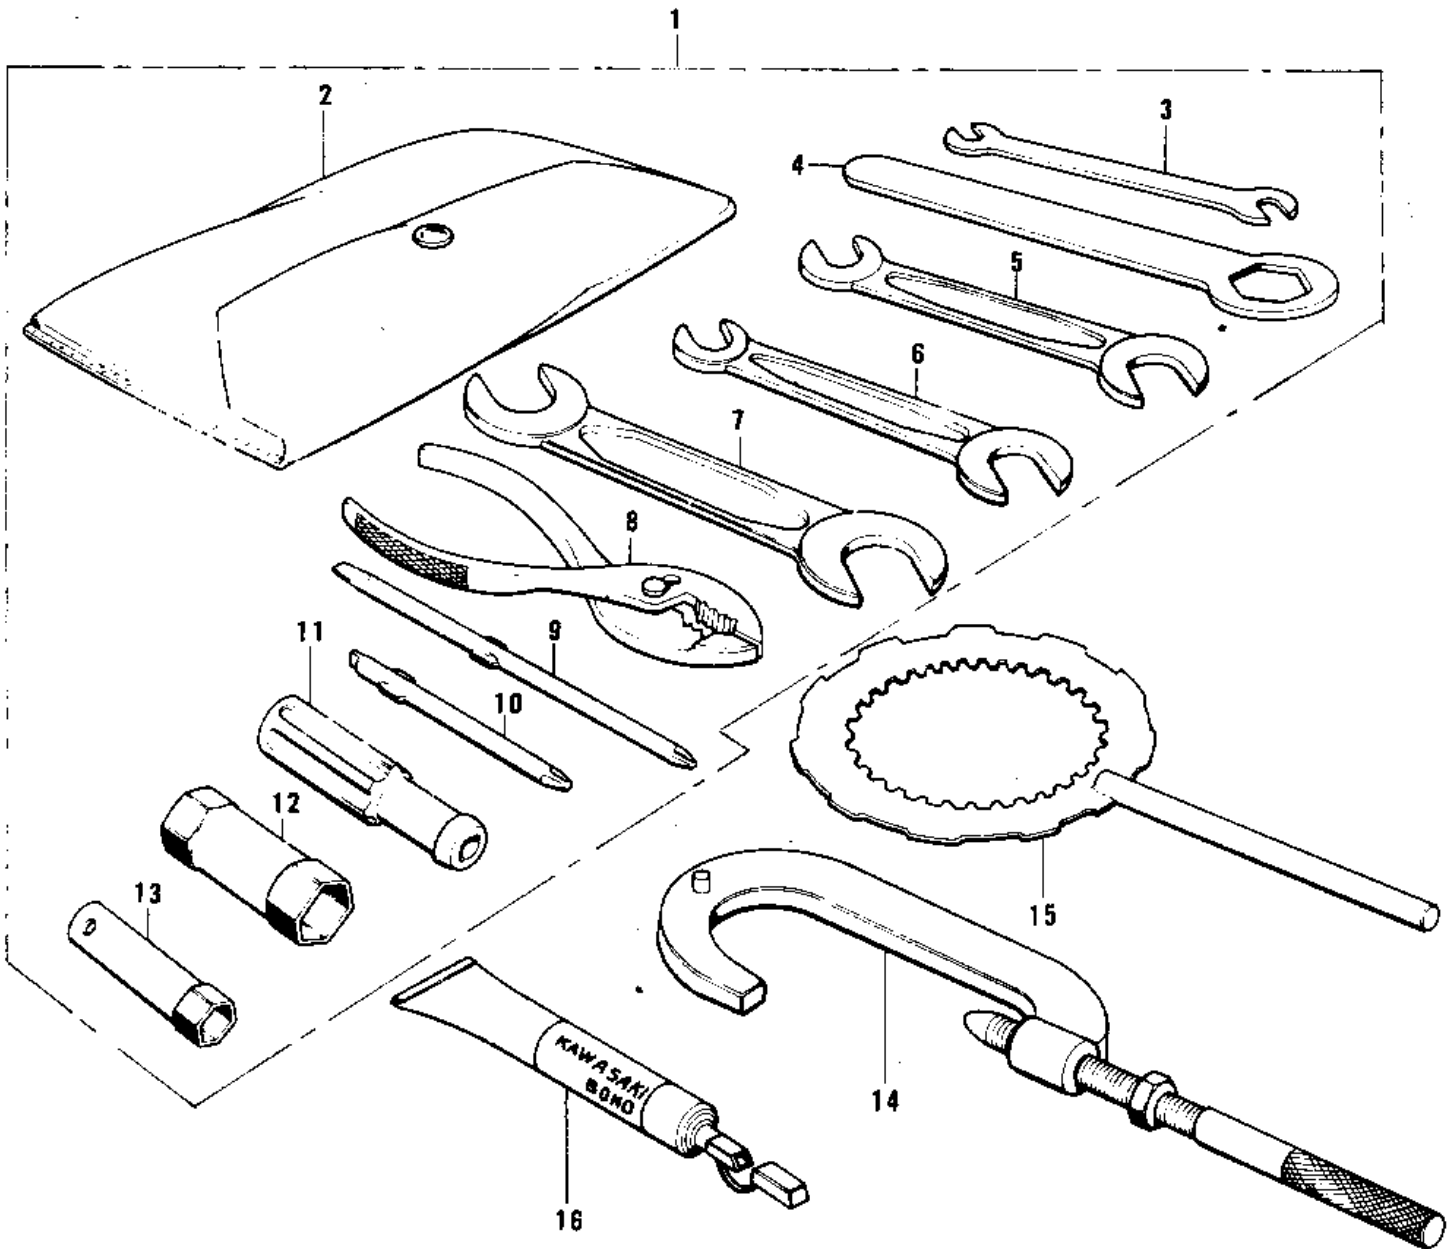

1974 F11-A PARTS DIAGRAM

OWNER TOOLS/SPECIAL SERVICE TOOLS

1974 F11-A PARTS LIST

OWNER TOOLS/SPECIAL SERVICE TOOLS

ITEM NAME	PART NUMBER	QUANTITY
UNAVAILABLE IN PRICE BOOK (Ref # 1)	56007-020	
BAG,TOOL (Ref # 2)	56008-008	
92108-011 (Canada) (Ref # 3)	92108-004	
92110-1150 (Canada) (Ref # 4)	92109-003	
UNAVAILABLE IN PRICE BOOK (Ref # 5)	960B1013	
*** N.L.A.*** (Canada) (Ref # 6)	960B1014	
*** N.L.A.*** (Canada) (Ref # 7)	960B1719	
92112-003 (Canada) (Ref # 8)	92112-001	
UNAVAILABLE IN PRICE BOOK (Ref # 8)	92112-002	
TOOL-DRIVER (Ref # 9)	92107-1052	
SCREW DRIVER #3 PHLI (Ref # 10)	92107-005	
92106-1001 (Canada) (Ref # 11)	92106-002	
92110-012 (Canada) (Ref # 12)	92110-009	
WRENCH BOX 10MM (Ref # 13)	92110-007	
57001-1243 (Canada) (Ref # 14)	56019-040	
57001-1243 (Canada) (Ref # 15)	56019-067	
LIQUID GASKET (Ref # 16)	92104-002	