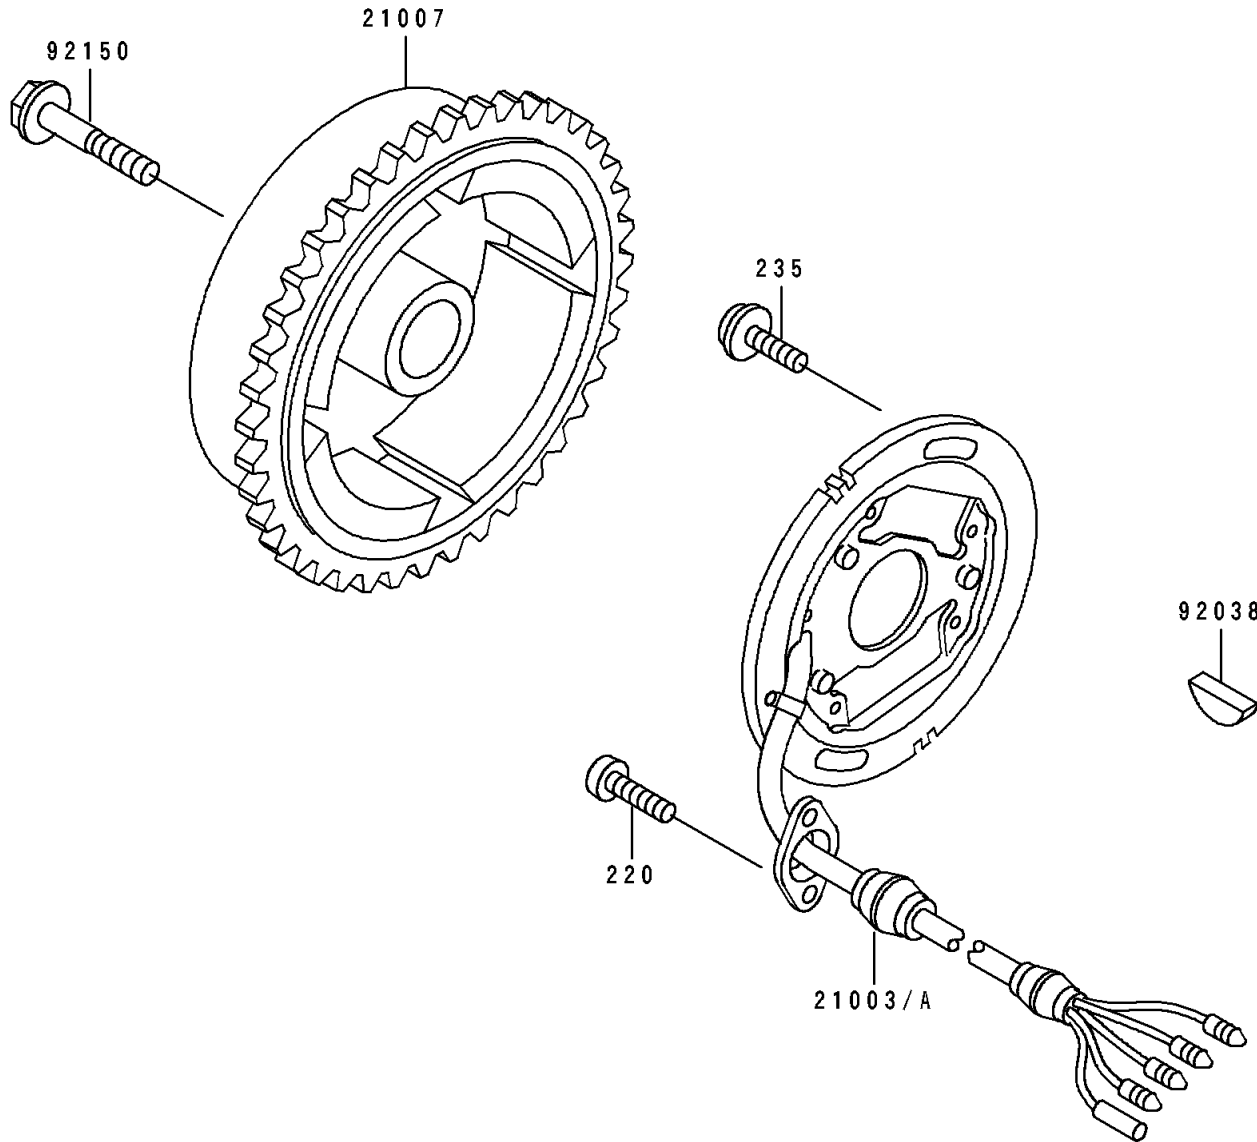

# 1991 650 SX PARTS DIAGRAM

Generator

E1810

# 1991 650 SX PARTS LIST

## Generator

ITEM NAME	PART NUMBER	QUANTITY
STATOR (Ref # 21003)	21003-3708	1
ROTOR,MAGNETO (Ref # 21007)	21007-3709	1
KEY,WOODRUFF (Ref # 92038)	92038-001	1
BOLT (Ref # 92150)	92150-3806	1
SCREW-PAN-CROS (Ref # 220)	220B0512	2
SCREW-PAN-WP-CROS (Ref # 235)	235B0616	2