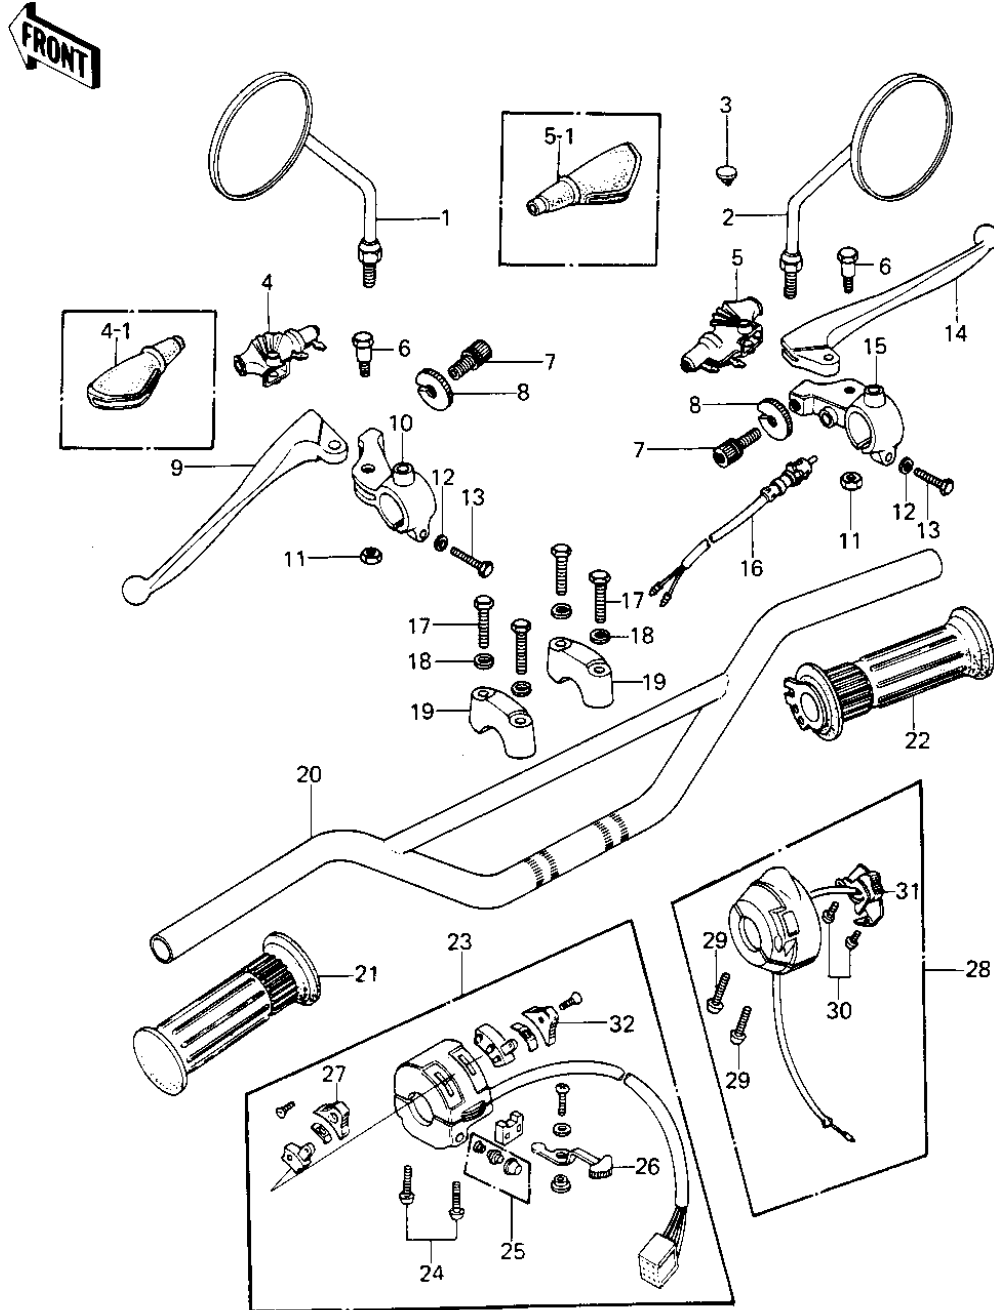

1978 KE250-B2 PARTS DIAGRAM

HANDLEBAR

1978 KE250-B2 PARTS LIST

HANDLEBAR

ITEM NAME	PART NUMBER	QUANTITY
REAR VIEW MIRROR,L.H (Ref # 1)	56003-009	
REAR VIEW MIRROR,R.H (Ref # 2)	56002-020	
CAP-RR VIEW MIRROR (Ref # 3)	92102-009	
BOOTS,LEVER HOLDER (Ref # 4)	49006-1017	
BOOTS,LEVER HOLDER (Ref # 4-1)	49006-1017	
BOOTS,LEVER HOLDER (Ref # 5)	49006-1017	
BOOTS,LEVER HOLDER (Ref # 5-1)	49006-1017	
BOLT,HEX HEAD,5X22 (Ref # 6)	92007-046	
SCREW CABLE ADJUST (Ref # 7)	46055-003	
NUT-LOCK (Ref # 8)	46056-005	
LEVER-CLUTCH (Ref # 9)	46092-015	
HOLDER-CLUTCH LEV,BLK (Ref # 10)	46094-011-21	
NUT-LOCK,5MM (Ref # 11)	92019-014	
WASHER-PLAIN,6MM (Ref # 12)	411D0600	
BOLT HEX HEAD 6X25 (Ref # 13)	110N0625	
LEVER FRONT BRAKE (Ref # 14)	46058-004	
HOLDER-FR BRK LEV,BLK (Ref # 15)	46060-009-21	
SWITCH-FR. BRAKE LAMP (Ref # 16)	27021-004	
BOLT 8X38 (Ref # 17)	92001-1405	
WASHER SPRING 8MM (Ref # 18)	461F0800	
HOLDER,HANDLEBAR (Ref # 19)	46012-014	
HANDLEBAR,BRIDGE (Ref # 20)	46003-1004	
RUBBER,L.H GRIP (Ref # 21)	46075-029	
GRIP ASSY,THROTTLE (Ref # 22)	46019-040	
CASE ASSY,L.H (Ref # 23)	46091-061	
CASE ASSY,L.H. (Ref # 23)	46091-1021	
CASE ASSY,L.H. (Ref # 23)	46091-1021	
SCREW PAN HEAD 5X22 (Ref # 24)	220B0522	
SWITCH ASSY,HORN BUTN (Ref # 25)	27010-1009	

1978 KE250-B2 PARTS LIST

HANDLEBAR

ITEM NAME	PART NUMBER	QUANTITY
KNOB,SGNL LIGHT SWICH (Ref # 26)	92077-1005	
KNOB,LIGHTING SWITCH (Ref # 27)	92077-1004	
CASE ASSY,R.H. (Ref # 28)	46091-1022	
SCREW PAN HEAD 5X22 (Ref # 29)	220B0522	
SCREW-PAN-HEAD 3X6 (Ref # 30)	220B0306	
SWITCH ASSY,ENG STOP (Ref # 31)	46027-014	
KNOB,LIGHTING SWITCH (Ref # 32)	92077-1004	