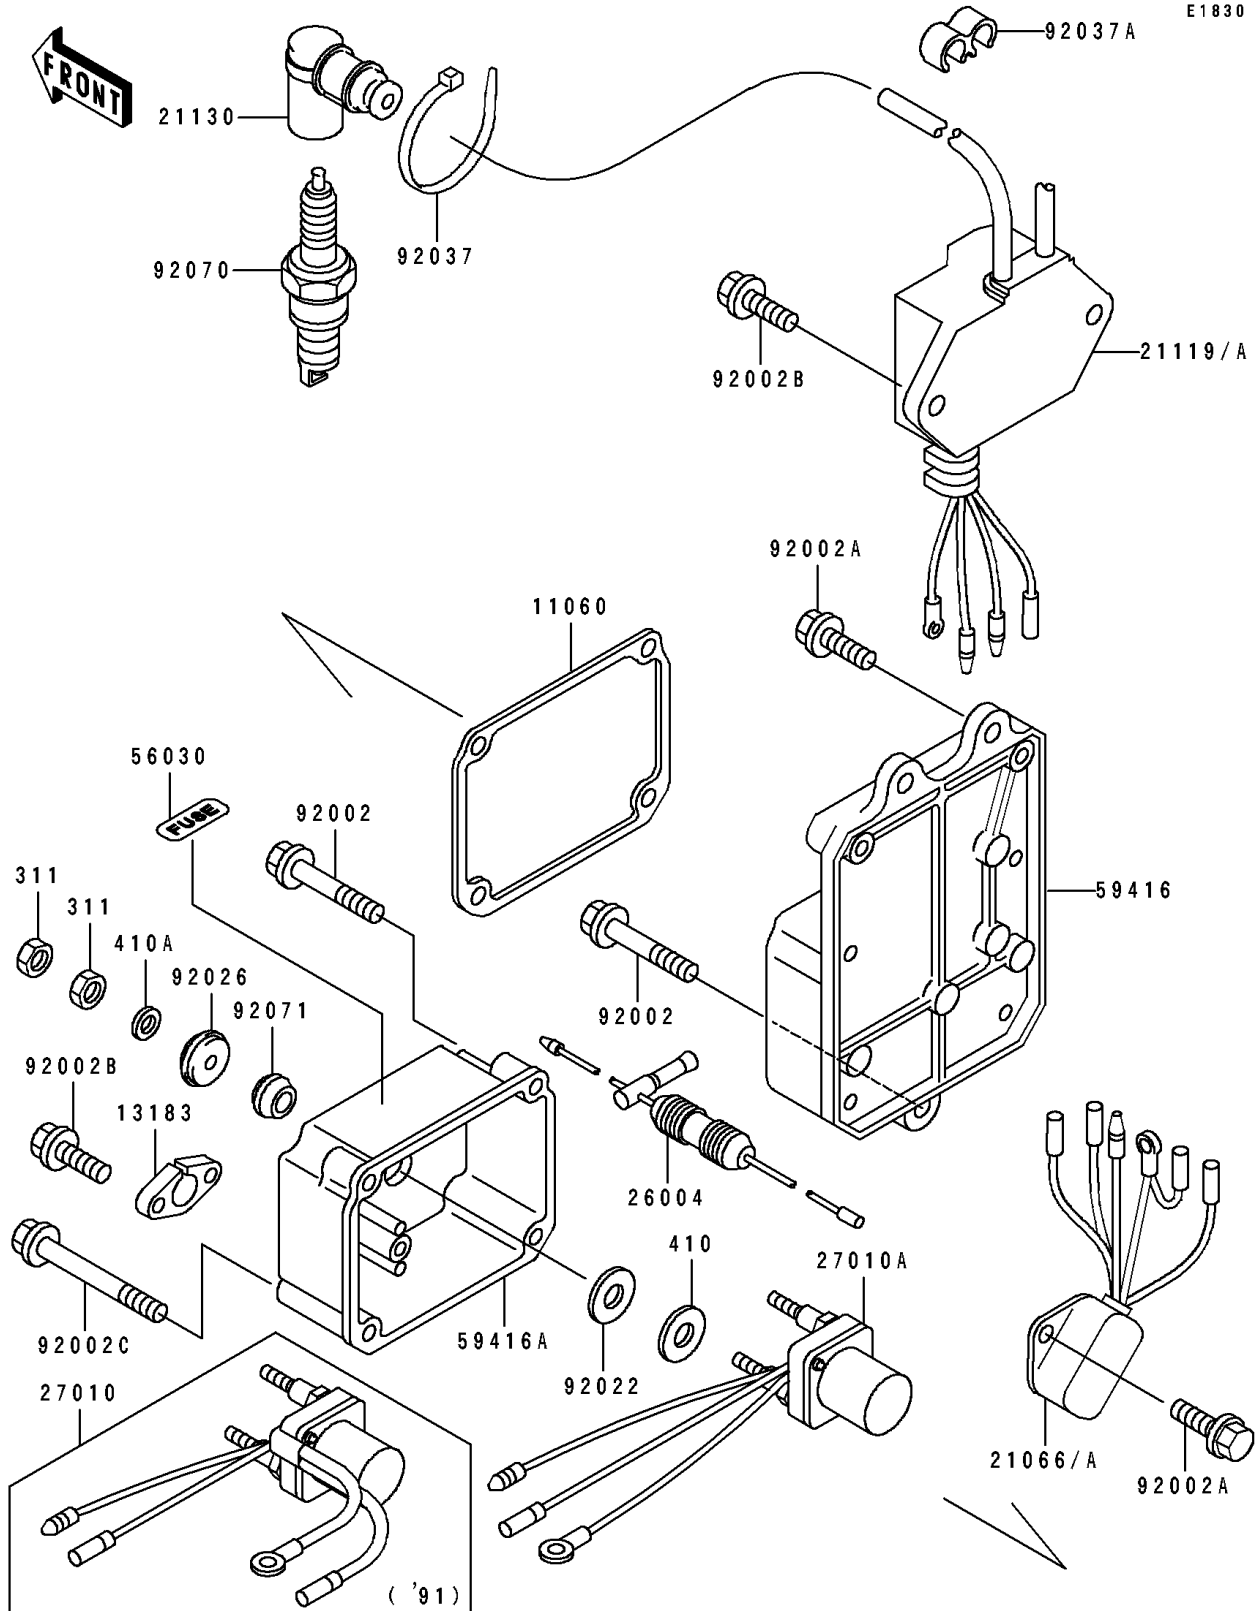

# 1991 650 SX PARTS DIAGRAM

## Ignition Coil

# 1991 650 SX PARTS LIST

## Ignition Coil

ITEM NAME	PART NUMBER	QUANTITY
GASKET,ELECTRIC CASE (Ref # 11060)	11060-3707	1
PLATE (Ref # 13183)	13183-3712	1
REGULATOR-VOLTAGE (Ref # 21066)	21066-3703	1
IGNITER (Ref # 21119)	21119-3711	1
CAP-SPARK PLUG (Ref # 21130)	21130-3706	2
SWITCH,STARTER RELAY (Ref # 27010)	27010-3705	1
CASE-ELECTRIC,RR (Ref # 59416)	59416-3707	1
CASE-ELECTRIC,FR (Ref # 59416A)	59416-3708	1
BOLT,6X40 (Ref # 92002)	92002-3716	3
BOLT,6X16 (Ref # 92002A)	92002-3728	4
BOLT,6X20 (Ref # 92002B)	92002-3755	4
BOLT,6X55 (Ref # 92002C)	92002-3772	2
WASHER (Ref # 92022)	92022-3035	2
SPACER (Ref # 92026)	92026-3703	2
CLAMP (Ref # 92037)	92037-1173	2
CLAMP,HOSE (Ref # 92037A)	92037-1603	1
PLUG-SPARK,BR7ES(NGK) (Ref # 92070)	92070-3701	2
GROMMET (Ref # 92071)	92071-3004	2
NUT-HEX,6MM (Ref # 311)	311R0600	4
WASHER-PLAIN-SMALL,10MM (Ref # 410)	410B1000	2
WASHER-PLAIN-SMALL,6MM (Ref # 410A)	410S0600	2