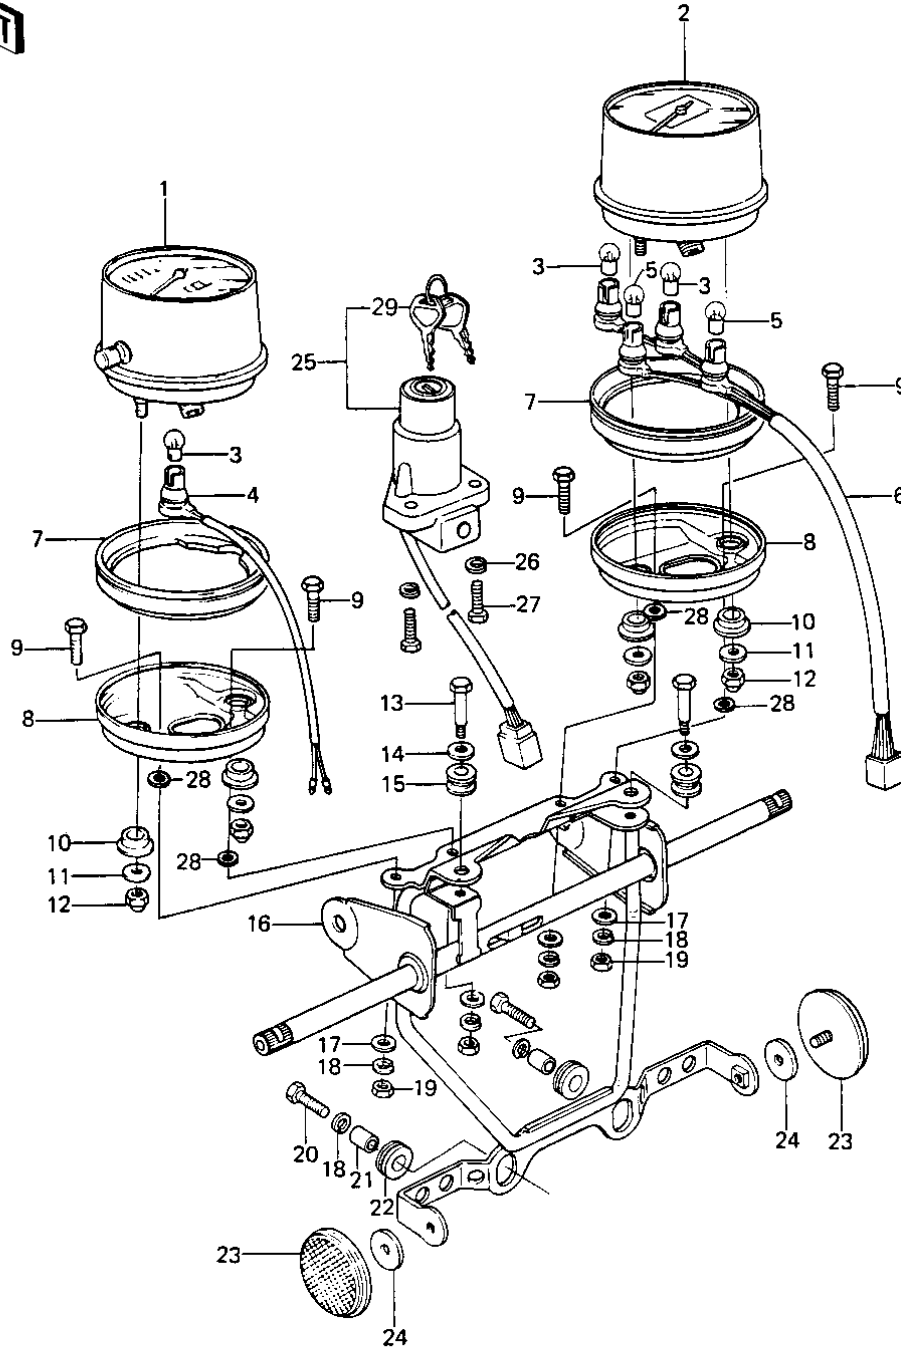

1978 KE250-B2 PARTS DIAGRAM

METERS/IGNITION SWITCH

1978 KE250-B2 PARTS LIST

METERS/IGNITION SWITCH

ITEM NAME	PART NUMBER	QUANTITY
SPEEDOMETER,ASSY,MPH (Ref # 1)	25005-1026	
SPEEDOMETER,ASSY,MPH (Ref # 1)	25005-1026	
SPEEDOMETER,ASSY,MPH (Ref # 1)	25006-1062	
SPEEDOMETER,ASSY,KPH (Canada) (Ref # 1)	25005-1027	
TACHOMETER (Ref # 2)	25016-029	
BULB-6V 3W (Ref # 3)	92069-053	
SOCKET ASSY,SPEEDOMET (Ref # 4)	25010-021	
BULB 6V 1.5W (Ref # 5)	92069-024	
SOCKET ASSY,TACHOMETE (Ref # 6)	25011-053	
SHOCK DAMPER,SPEEDMET (Ref # 7)	25019-031	
COVER,METER (Ref # 8)	25012-025	
BOLT,HEX HEAD,6X14 (Ref # 9)	92003-204	
DAMPER RUBBER-METER (Ref # 10)	25019-013	
WASHER PLAIN 5MM (Ref # 11)	411B0500	
NUT,5MM (Ref # 12)	92015-059	
BOLT,HEX HEAD,6M/M (Ref # 13)	92001-184	
WASHER PLAIN 6MM (Ref # 14)	410B0600	
DAMPER RUBB SPEEDMETR (Ref # 15)	92075-024	
BRACKET,METER (Ref # 16)	25008-049	
WASHER PLAIN 6MM (Ref # 17)	411B0600	
WASHER SPRING 6MM (Ref # 18)	461F0600	
NUT 6MM (Ref # 19)	311B0600	
BOLT-UPSET (Ref # 20)	112G0625	
COLLAR (Ref # 21)	92027-241	
DAMPER RUBBER,RR FENR (Ref # 22)	92075-209	
REFLECTOR,REFLEX,REAR (Ref # 23)	28012-009	
DAMPER RUBBER,REFLECT (Ref # 24)	92094-011	
SWITCH ASSY,IGNITION (Ref # 25)	27005-1029	
SWITCH ASSY,IGNITION (Ref # 25)	27005-1029	

1978 KE250-B2 PARTS LIST

METERS/IGNITION SWITCH

ITEM NAME	PART NUMBER	QUANTITY
WASHER SPRING 6MM (Ref # 26)	461F0600	
BOLT-UPSET,6X16 (Ref # 27)	112G0616	
WASHER,6M/M,METER (Ref # 28)	92022-1039	
KEY SET,#A01 (Ref # 29)	27008-073-01	
KEY SET,#A35 (Ref # 29)	27008-073-35	
KEY,BLANK (Ref # 29)	27008-1028	
KEY,BLANK (Ref # 29)	27008-1029	
KEY,BLANK (Ref # 29)	27008-1034	
KEY,BLANK (Ref # 29)	27008-1035	