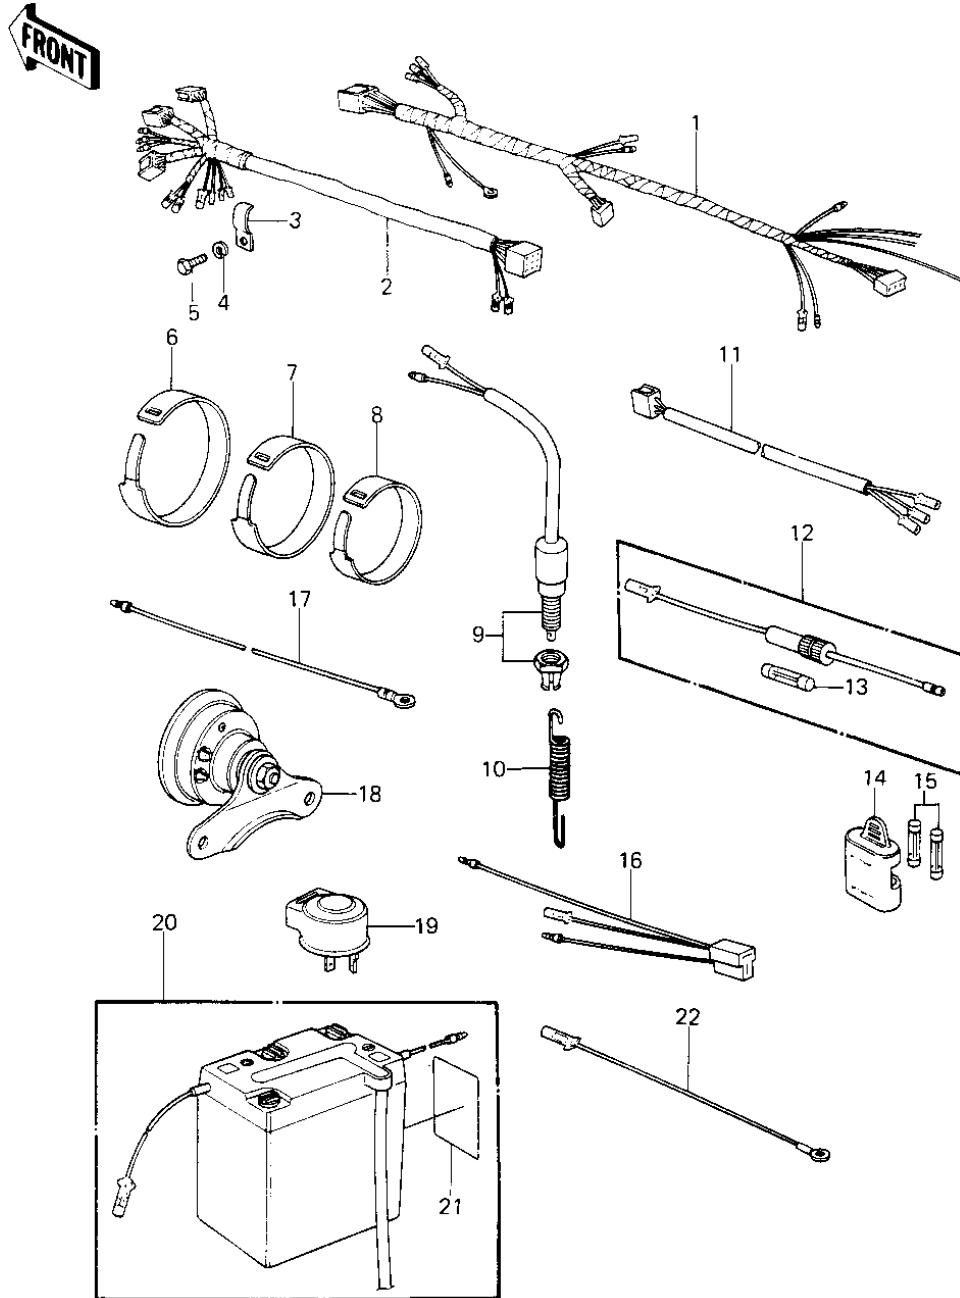

1977 KE250-B1 PARTS DIAGRAM

CHASSIS ELECTRICAL EQUIPMENT

1977 KE250-B1 PARTS LIST

CHASSIS ELECTRICAL EQUIPMENT

ITEM NAME	PART NUMBER	QUANTITY
WIRING HARNESS,MAIN (Ref # 1)	26001-141	1
WIRING HARNESS,HEAD (Ref # 2)	26002-061	1
CLAMP-WIRE HARNESS (Ref # 3)	92037-086	1
WASHER SPRING 6MM (Ref # 4)	461F0600	1
BOLT-UPSET,6X12 (Ref # 5)	112G0612	1
BAND,LONG (Ref # 6)	92072-032	1
BAND,MIDDLE (Ref # 7)	92072-031	1
BAND,SHORT (Ref # 8)	92072-030	4
SWITCH,BRAKE LIGHT (Ref # 9)	27010-025	1
SPRING BRAKE LAMP SW (Ref # 10)	27011-006	1
WIRING HARNESS,TAIL L (Ref # 11)	26001-1007	1
FUSE ASSY (Ref # 12)	26004-025	1
FUSE 15A (Ref # 13)	26006-007	1
HOLDER-SPARE FUSE (Ref # 14)	26016-004	1
FUSE 15A (Ref # 15)	26006-007	2
WIRE,RECTIFIER LEAD (Ref # 16)	26011-072	1
WIRE,GROUND (Ref # 17)	26011-082	1
HORN (Ref # 18)	27003-083	1
RELAY-TURN SIGNAL (Ref # 19)	27002-013	1
YUA BAT 6N6-1D-2 (Ref # 20)	K26012-034	1
LABEL-WARNING,BATTERY (Ref # 21)	56040-1036	1
WIRE,LEAD,BATTERY GRO (Ref # 22)	26011-1009	1