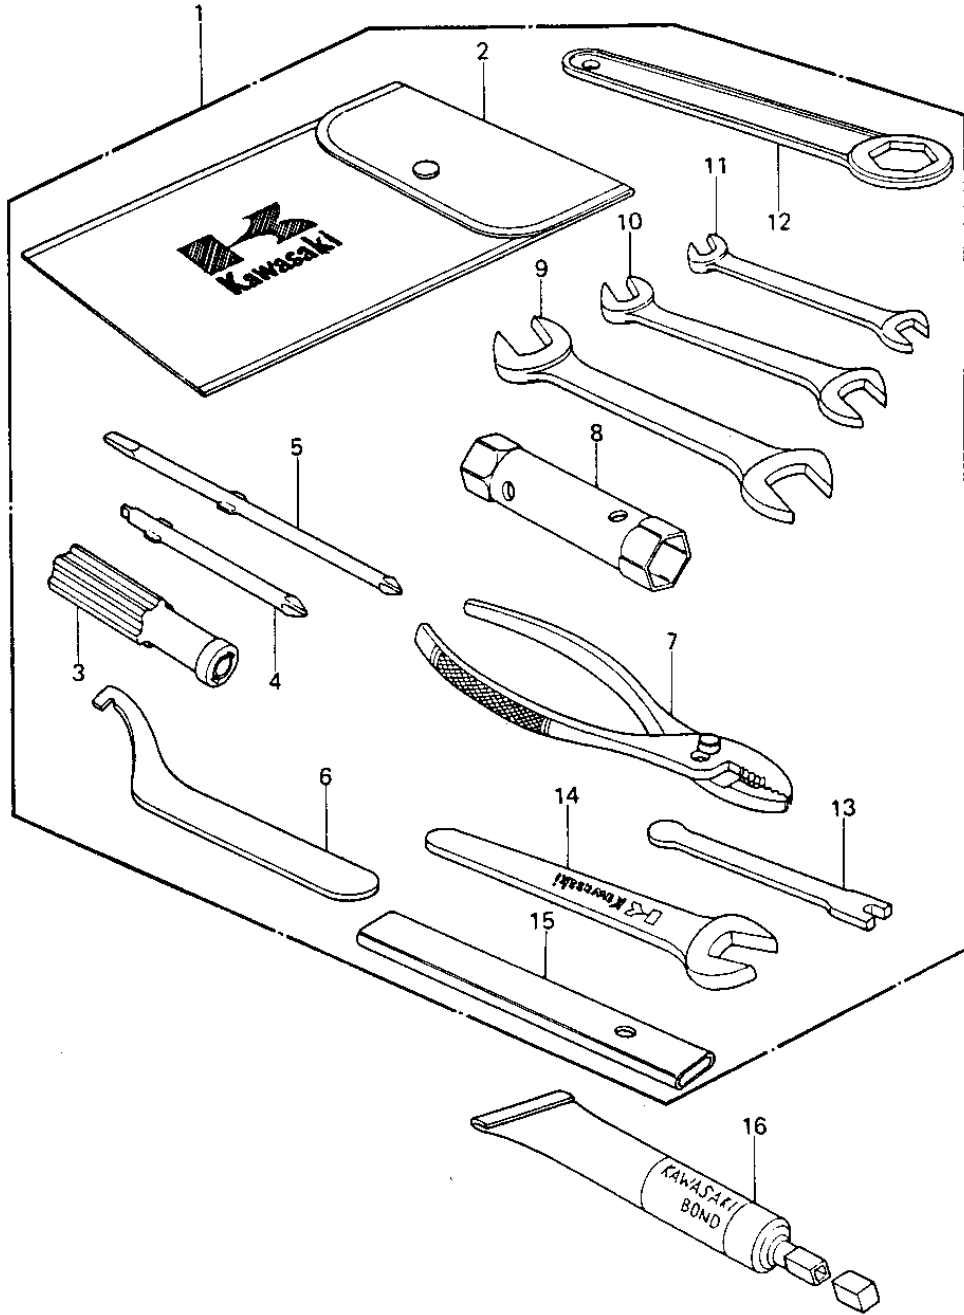

# 1978 KE250-B2 PARTS DIAGRAM

## 1978 KE250-B2 PARTS LIST

### OWNER TOOLS

ITEM NAME	PART NUMBER	QUANTITY
TOOL KIT (Ref # 1)	56007-070	
BAG,TOOL (Ref # 2)	56008-008	
92106-1001 (Canada) (Ref # 3)	92106-002	
SCREW DRIVER #3 PHILIP (Ref # 4)	92107-005	
TOOL-DRIVER (Ref # 5)	92107-1052	
92110-1014 (Canada) (Ref # 6)	92110-1007	
92112-003 (Canada) (Ref # 7)	92112-005	
WRENCH,BOX,17X21 (Ref # 8)	92110-012	
TOOL-WRENCH,OPEN END, (Ref # 9)	92110-1153	
WRENCH,OPEN END,12X13 (Ref # 10)	92126-002	
WRENCH,OPEN,8X10 (Ref # 11)	92126-001	
TOOL-WRENCH,BOX END,2 (Ref # 12)	92110-1147	
WRENCH,SPOKE TIGHTONR (Ref # 13)	92110-1008	
WRENCH,OPEN END,22M/M (Ref # 14)	92110-1005	
BAR, BOX WRENCH (Ref # 15)	92111-004	
LIQUID GASKET (Ref # 16)	92104-002	