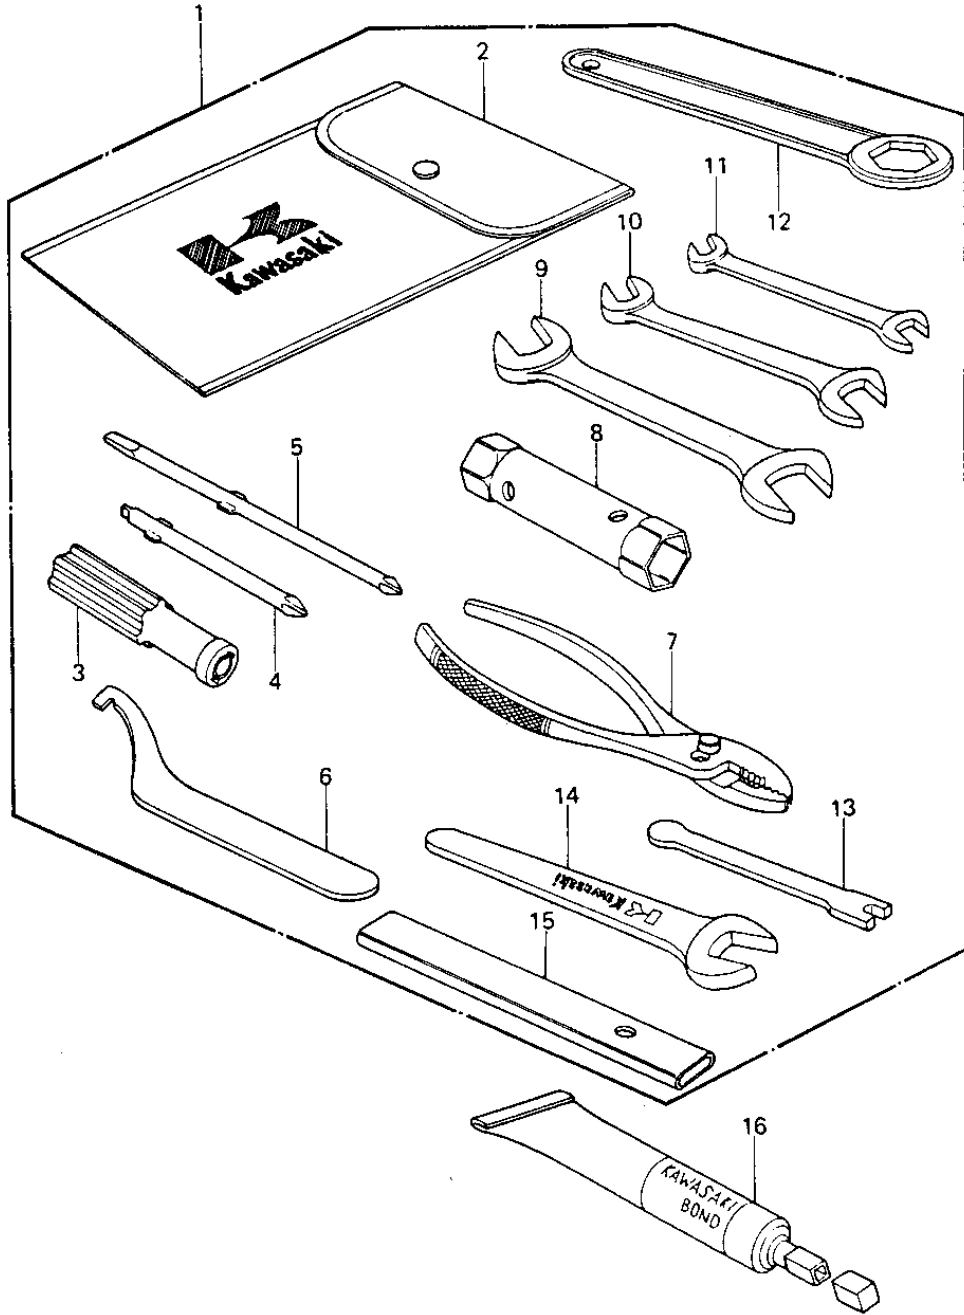

1979 KE250-B3 PARTS DIAGRAM

OWNER TOOLS

1979 KE250-B3 PARTS LIST

OWNER TOOLS

ITEM NAME	PART NUMBER	QUANTITY
TOOL KIT (Ref # 1)	56007-070	
BAG,TOOL (Ref # 2)	56008-008	
92106-1001 (Canada) (Ref # 3)	92106-002	
SCREW DRIVER #3 PHILIP (Ref # 4)	92107-005	
TOOL-DRIVER (Ref # 5)	92107-1052	
92110-1014 (Canada) (Ref # 6)	92110-1007	
92112-003 (Canada) (Ref # 7)	92112-005	
WRENCH,BOX,17X21 (Ref # 8)	92110-012	
TOOL-WRENCH,OPEN END, (Ref # 9)	92110-1153	
WRENCH,OPEN END,12X13 (Ref # 10)	92126-002	
WRENCH,OPEN,8X10 (Ref # 11)	92126-001	
TOOL-WRENCH,BOX END,2 (Ref # 12)	92110-1147	
WRENCH,SPOKE TIGHTONR (Ref # 13)	92110-1008	
WRENCH,OPEN END,22M/M (Ref # 14)	92110-1005	
BAR, BOX WRENCH (Ref # 15)	92111-004	
LIQUID GASKET (Ref # 16)	92104-002	