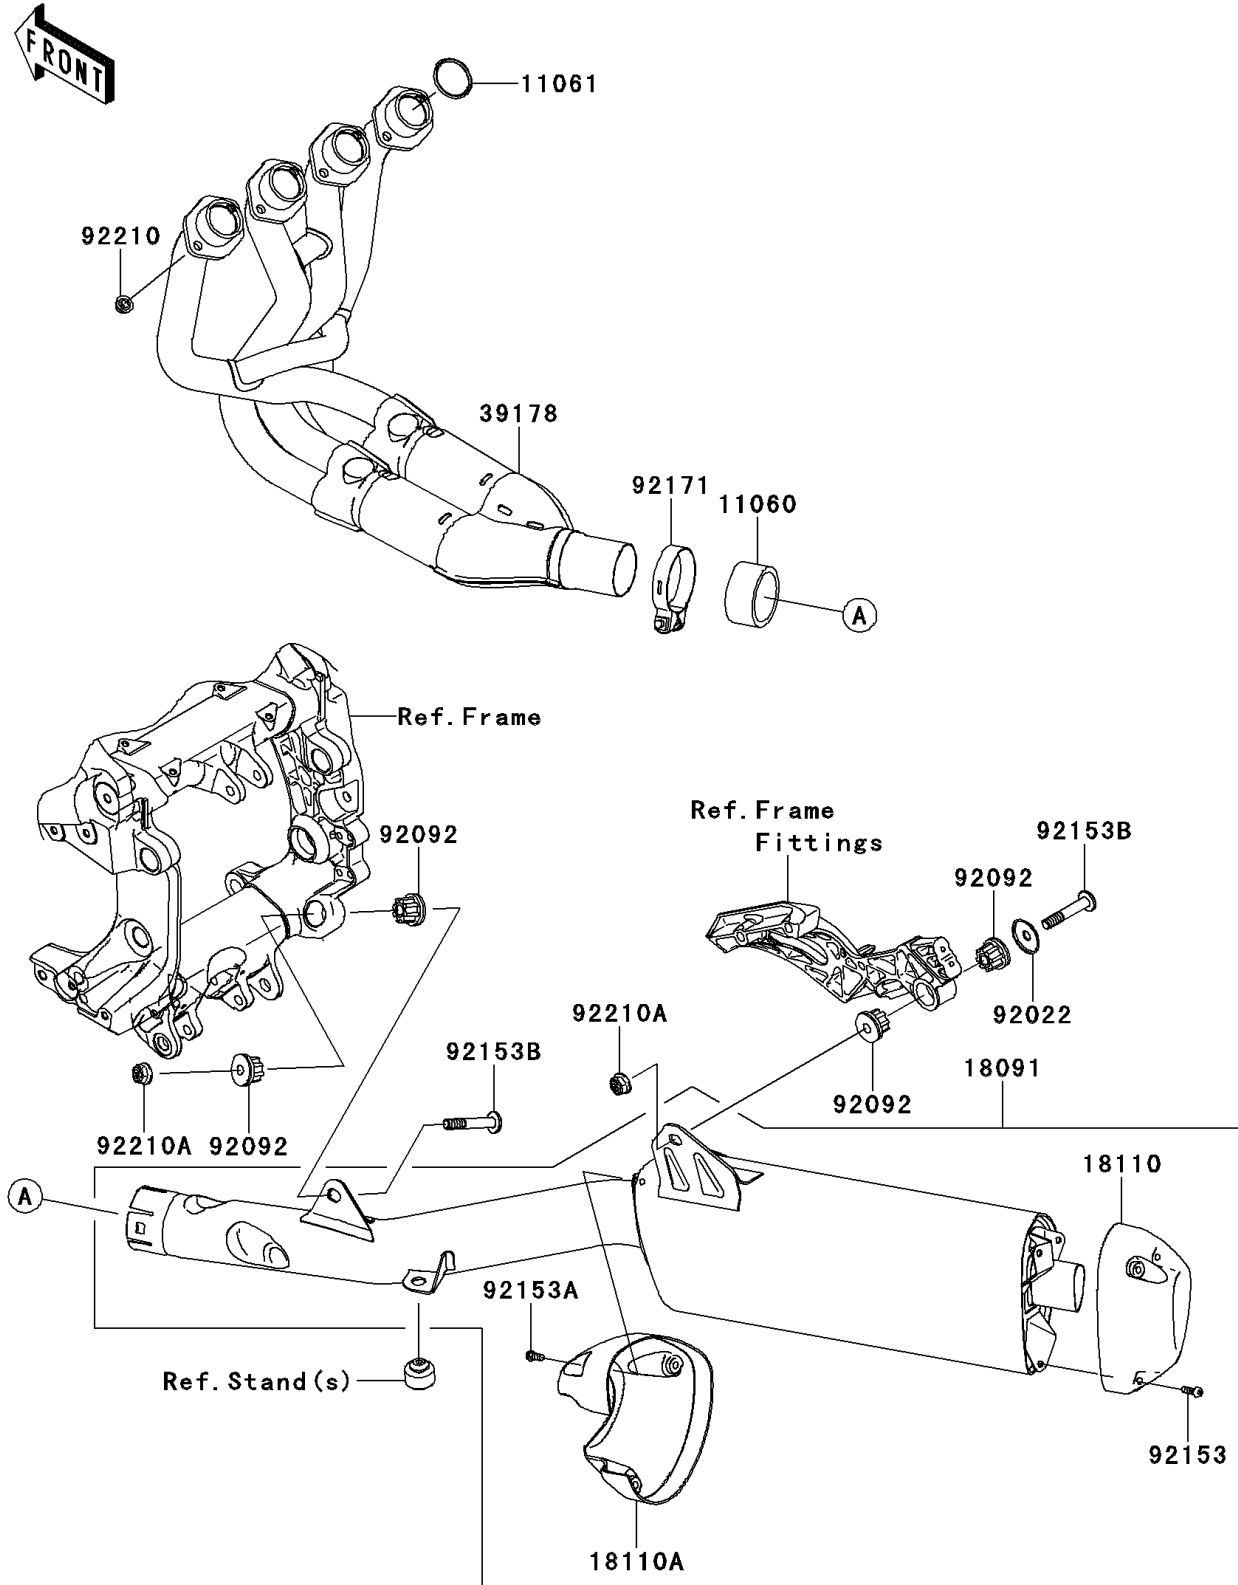

2008 Concours™ 14 PARTS DIAGRAM

Muffler(s)

E1140

2008 Concours™ 14 PARTS LIST

Muffler(s)

ITEM NAME	PART NUMBER	QUANTITY
GASKET,MUFFLER CONNECTING (Ref # 11060)	11060-1376	1
GASKET,EX PIPE (Ref # 11061)	11061-0027	4
BODY-COMP-MUFFLER (Ref # 18091)	18091-0469	1
BODY END-MUFFLER,RR (Ref # 18110)	18110-0062	1
BODY END-MUFFLER,FR (Ref # 18110A)	18110-0063	1
MANIFOLD-COMP-EXHAUST (Ref # 39178)	39178-0083	1
WASHER (Ref # 92022)	92022-289	1
BUSHING-RUBBER,MUFFLER (Ref # 92092)	92092-1087	4
BOLT,SOCKET,6X20 (Ref # 92153)	92153-1759	3
BOLT,SOCKET,6X16 (Ref # 92153A)	92153-1760	3
BOLT,SOCKET,10X58 (Ref # 92153B)	92153-1930	2
CLAMP,64.5MM (Ref # 92171)	92171-0683	1
NUT,8MM (Ref # 92210)	92210-0121	8
NUT,10X1.25 (Ref # 92210A)	92210-0316	2