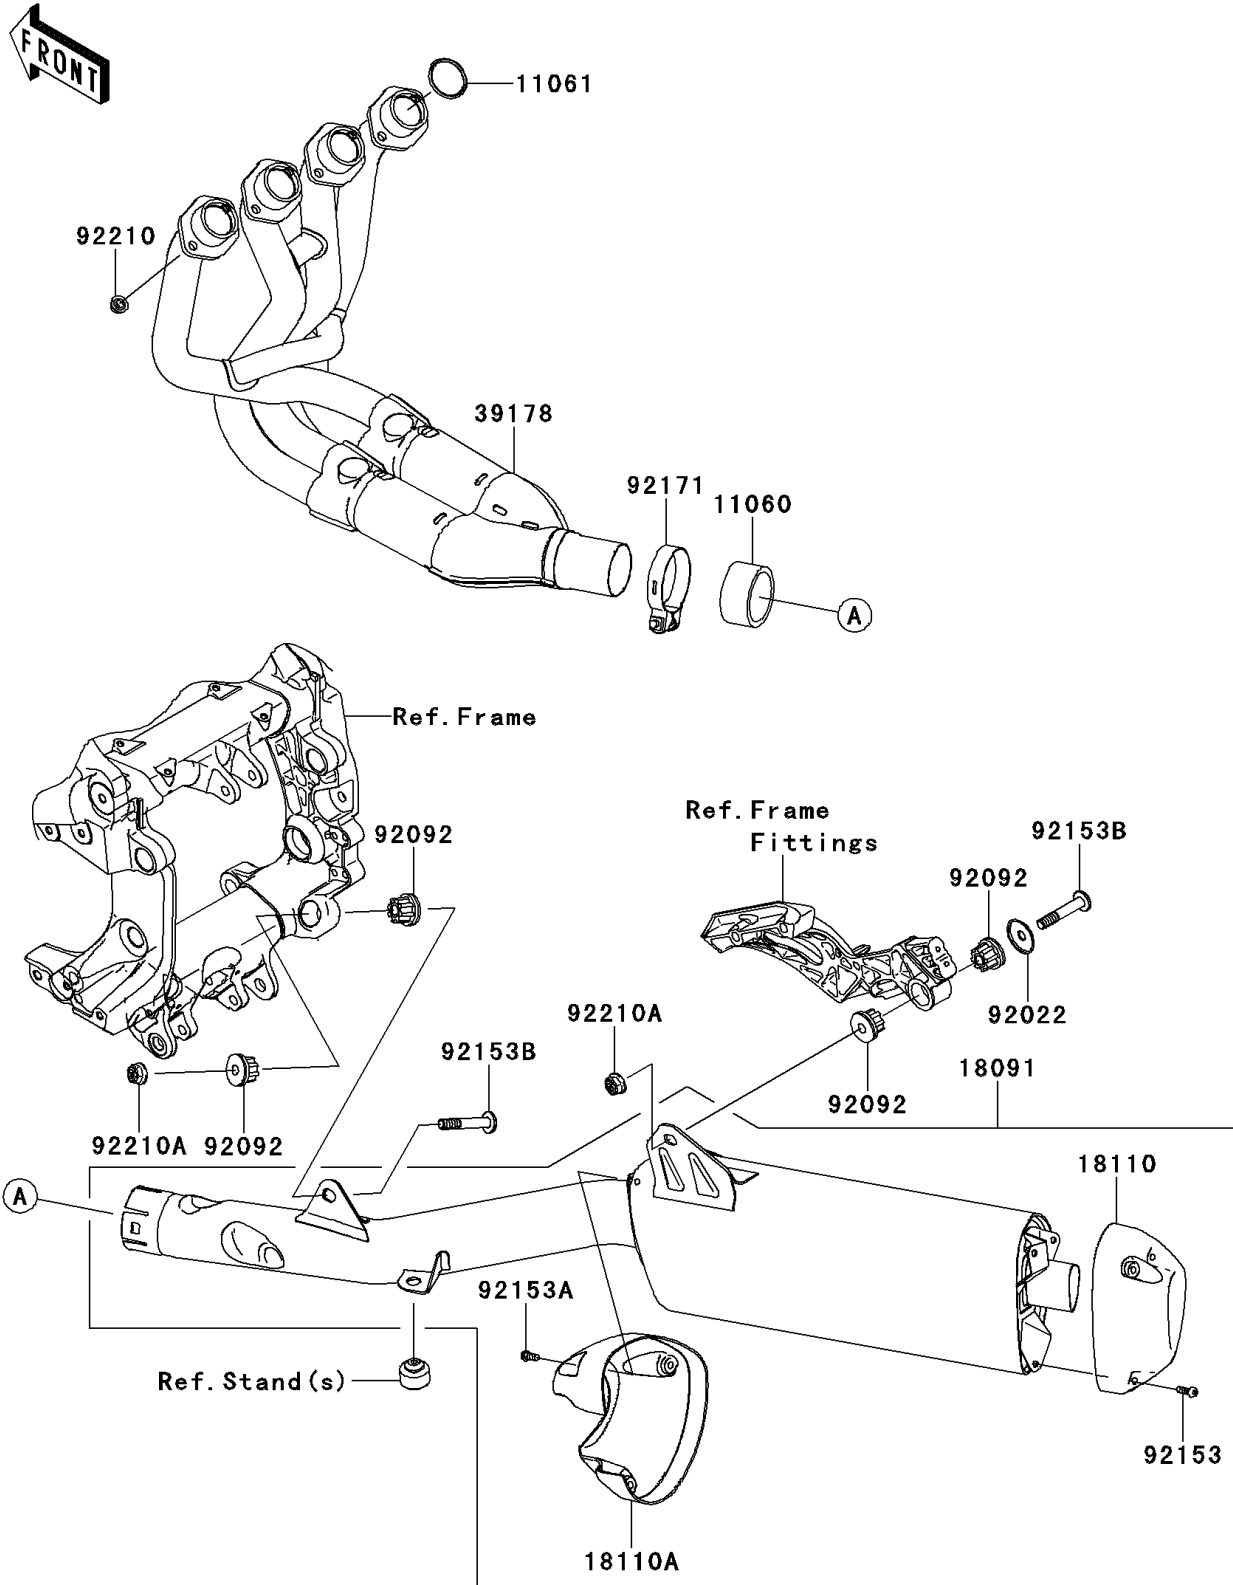

2009 Concours™ 14 PARTS DIAGRAM

Muffler(s)

E1140

2009 Concours™ 14 PARTS LIST

Muffler(s)

ITEM NAME	PART NUMBER	QUANTITY
GASKET,MUFFLER CONNECTING (Ref # 11060)	11060-1376	1
GASKET,EX PIPE (Ref # 11061)	11061-0027	4
BODY-COMP-MUFFLER (Ref # 18091)	18091-0469	1
BODY END-MUFFLER,RR (Ref # 18110)	18110-0062	1
BODY END-MUFFLER,FR (Ref # 18110A)	18110-0063	1
MANIFOLD-COMP-EXHAUST (Ref # 39178)	39178-0083	1
WASHER (Ref # 92022)	92022-289	1
BUSHING-RUBBER,MUFFLER (Ref # 92092)	92092-1087	4
BOLT,SOCKET,6X20 (Ref # 92153)	92153-1759	3
BOLT,SOCKET,6X16 (Ref # 92153A)	92153-1760	3
BOLT,SOCKET,10X58 (Ref # 92153B)	92153-1930	2
CLAMP,64.5MM (Ref # 92171)	92171-0683	1
NUT,8MM (Ref # 92210)	92210-0121	8
NUT,10X1.25 (Ref # 92210A)	92210-0316	2