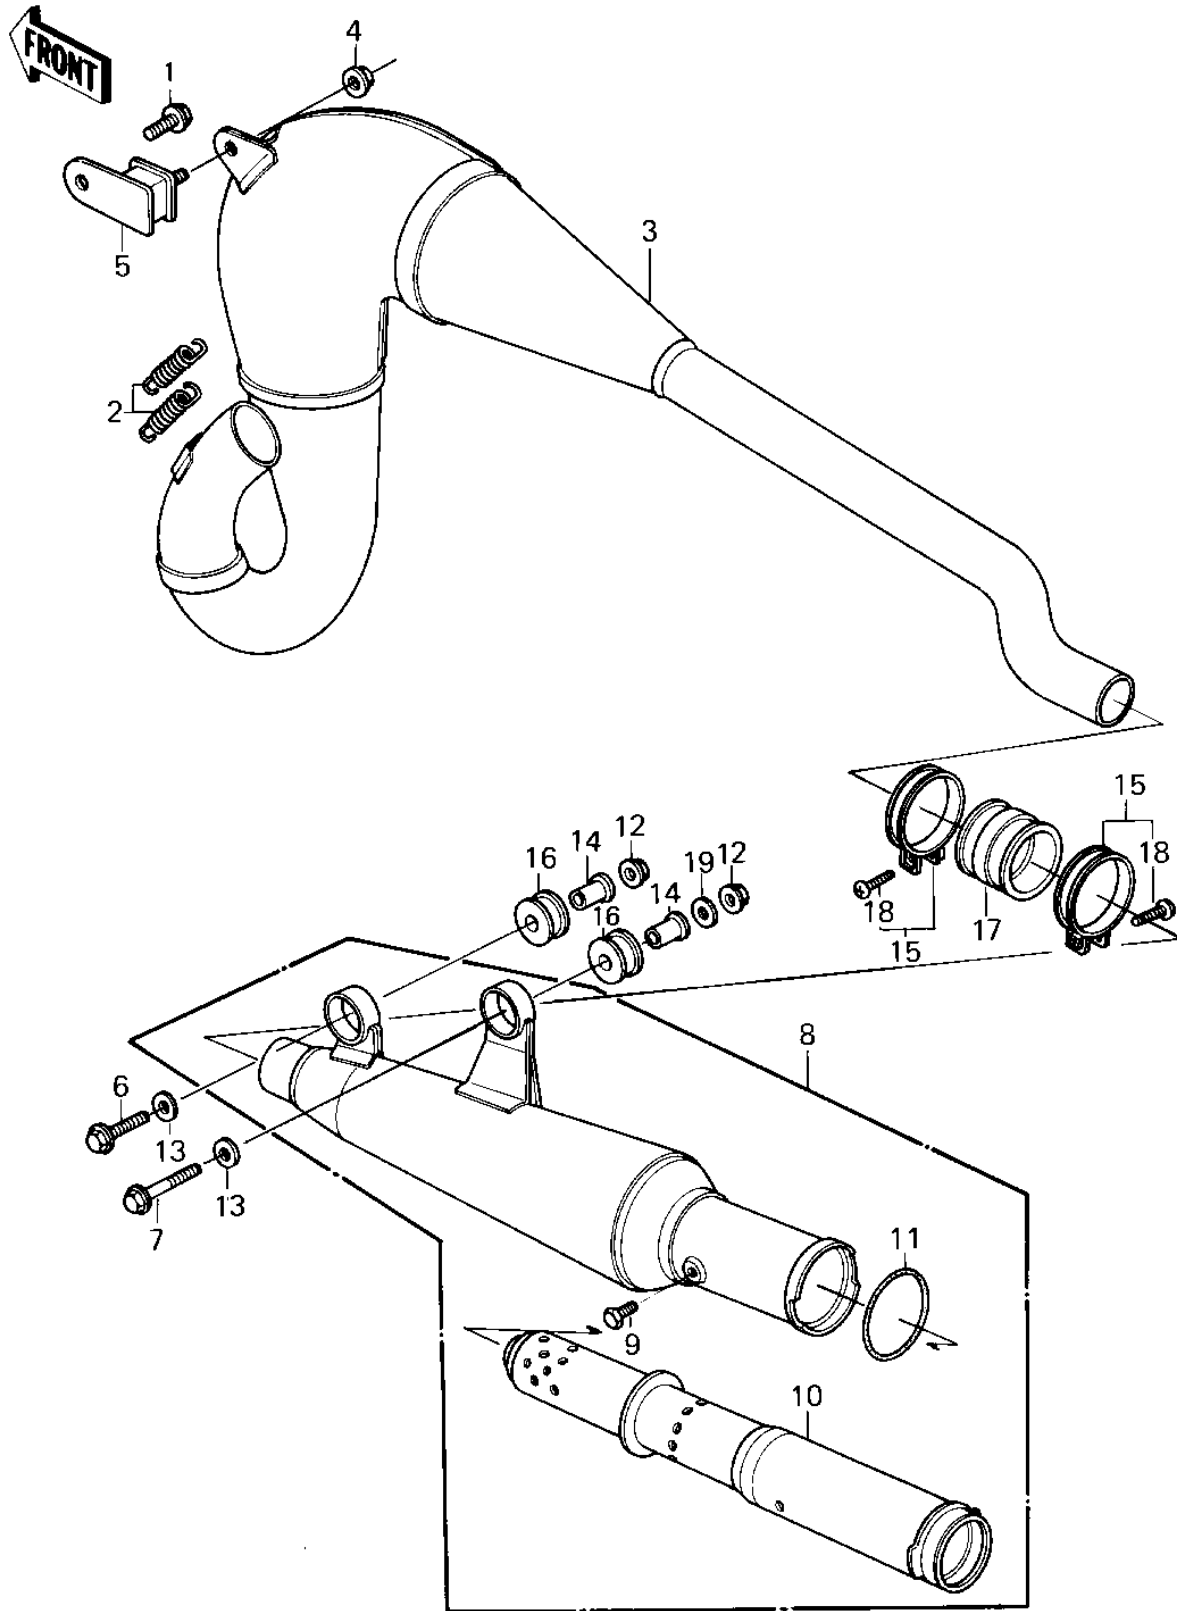

# 1980 KDX250 PARTS DIAGRAM

# 1980 KDX250 PARTS LIST

## MUFFLER

ITEM NAME	PART NUMBER	QUANTITY
BOLT,FLANGED,8X14 (Ref # 1)	130G0814	1
SPRING-CONNECTOR (Ref # 2)	18071-003	2
BODY,MUFFLER (Ref # 3)	49070-1026	1
NUT,8M/M (Ref # 4)	92015-1014	1
DAMPER,MUFFLER FITING (Ref # 5)	92075-1060	1
BOLT,FLANGED,8X35 (Ref # 6)	130G0835	1
BOLT,FLANGED,8X55 (Ref # 7)	130G0855	1
MUFFLER ASSY,F.BLACK (Ref # 8)	18001-1109	1
BOLT,FLANGED,6X8 (Ref # 9)	130B0608	1
BAFFLE PIPE,MUFFLER (Ref # 10)	49099-1011	1
"0" RING,50.8MM,MUFLR (Ref # 11)	92055-1077	1
NUT,LOCK,8MM (Ref # 12)	92015-1124	2
WASHER,PLAIN (Ref # 13)	92022-298	2
COLLAR,FUEL TANK FITT (Ref # 14)	92027-1134	2
CLAMP,MUFFLER (Ref # 15)	92037-177	2
DAMPER,MUFFLER (Ref # 16)	92075-1196	2
DUST SHIELD,MUFFLER (Ref # 17)	92093-1014	1
SCREW-PAN-CROS,5X25 (Ref # 18)	220B0525	2
WASHER,8X26X2.3 (Ref # 19)	92022-1564	1