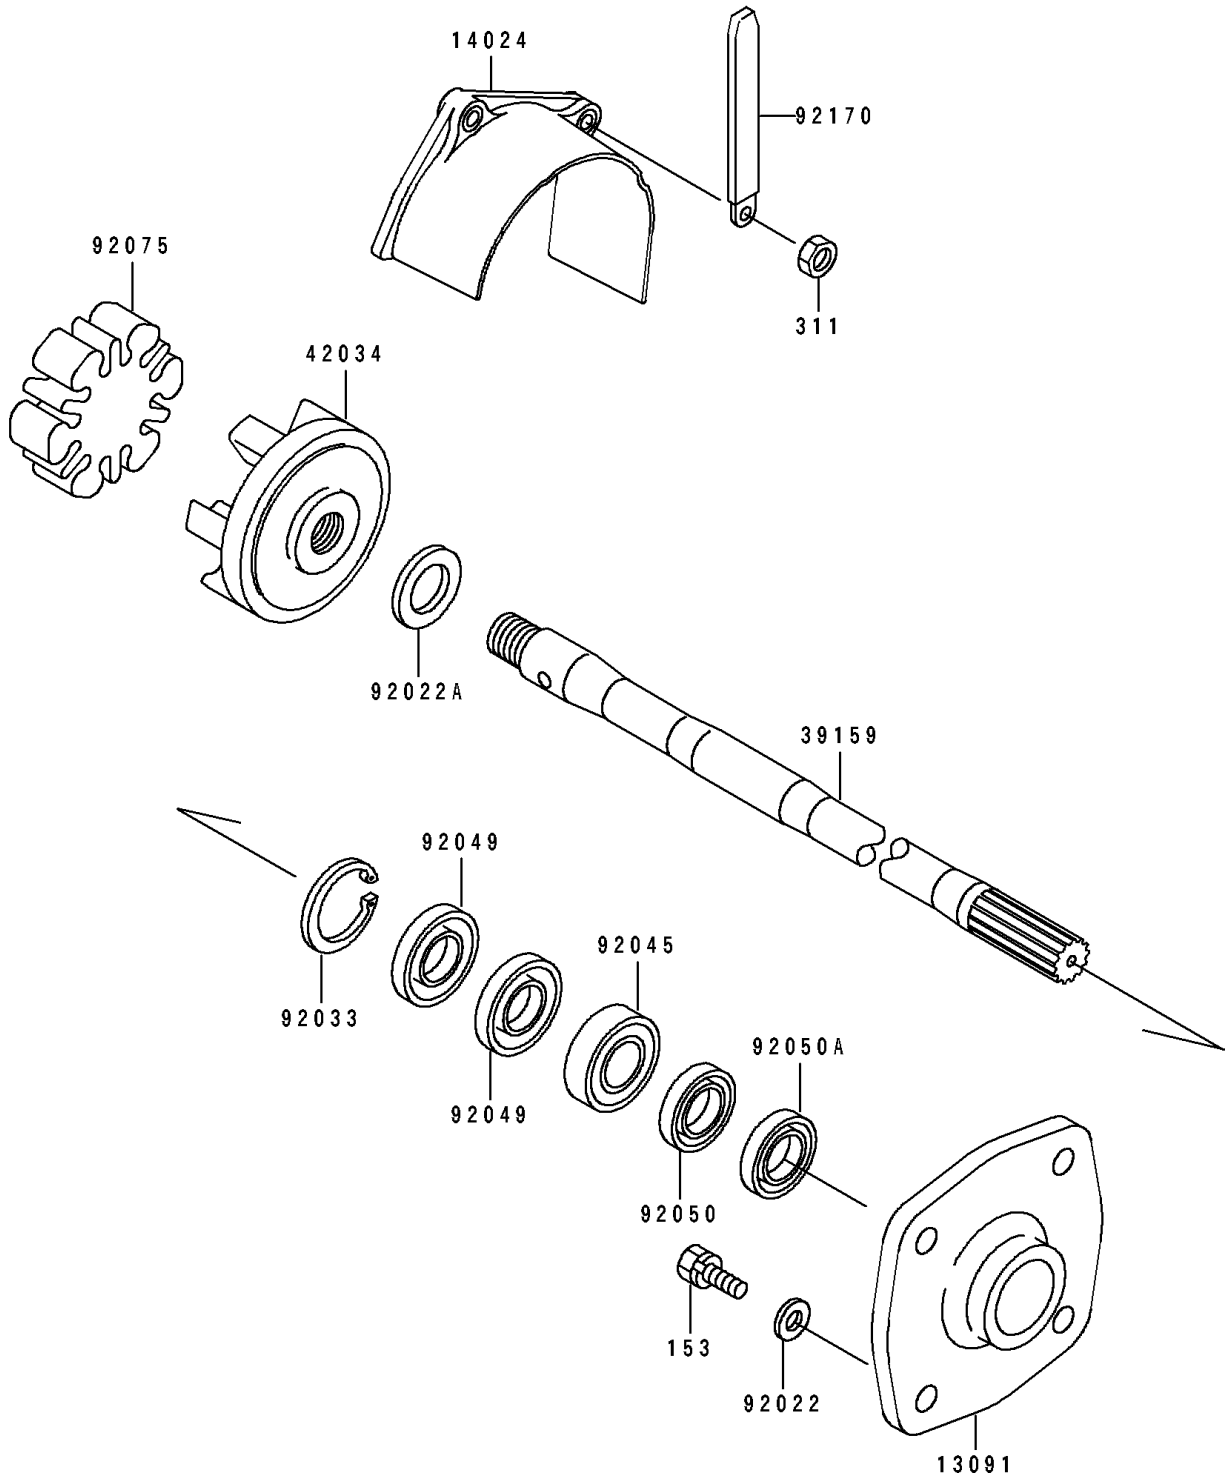

1991 650 SX PARTS DIAGRAM

Drive Shaft

E3134

1991 650 SX PARTS LIST

Drive Shaft

ITEM NAME	PART NUMBER	QUANTITY
HOLDER (Ref # 13091)	13091-3730	1
COVER,COUPLING (Ref # 14024)	14024-3728	1
SHAFT-DRIVE (Ref # 39159)	39159-3712	1
COUPLING (Ref # 42034)	42034-3705	1
WASHER,8.2X18X1.5 (Ref # 92022)	92022-1964	4
WASHER,18X26X2.0 (Ref # 92022A)	92022-3728	1
RING-SNAP,42MM (Ref # 92033)	92033-3713	1
BEARING-BALL,60042RD (Ref # 92045)	92045-3705	1
SEAL-OIL,S620426 (Ref # 92049)	92049-3707	2
SEAL-OIL,SCY20368 (Ref # 92050)	92050-502	1
SEAL-OIL,SC20367 (Ref # 92050A)	92050-503	1
DAMPER,COUPLING (Ref # 92075)	92075-520	1
CLAMP (Ref # 92170)	92170-3705	2
BOLT-WS-SMALL (Ref # 153)	153R0825	4
NUT-HEX,6MM (Ref # 311)	311R0600	2