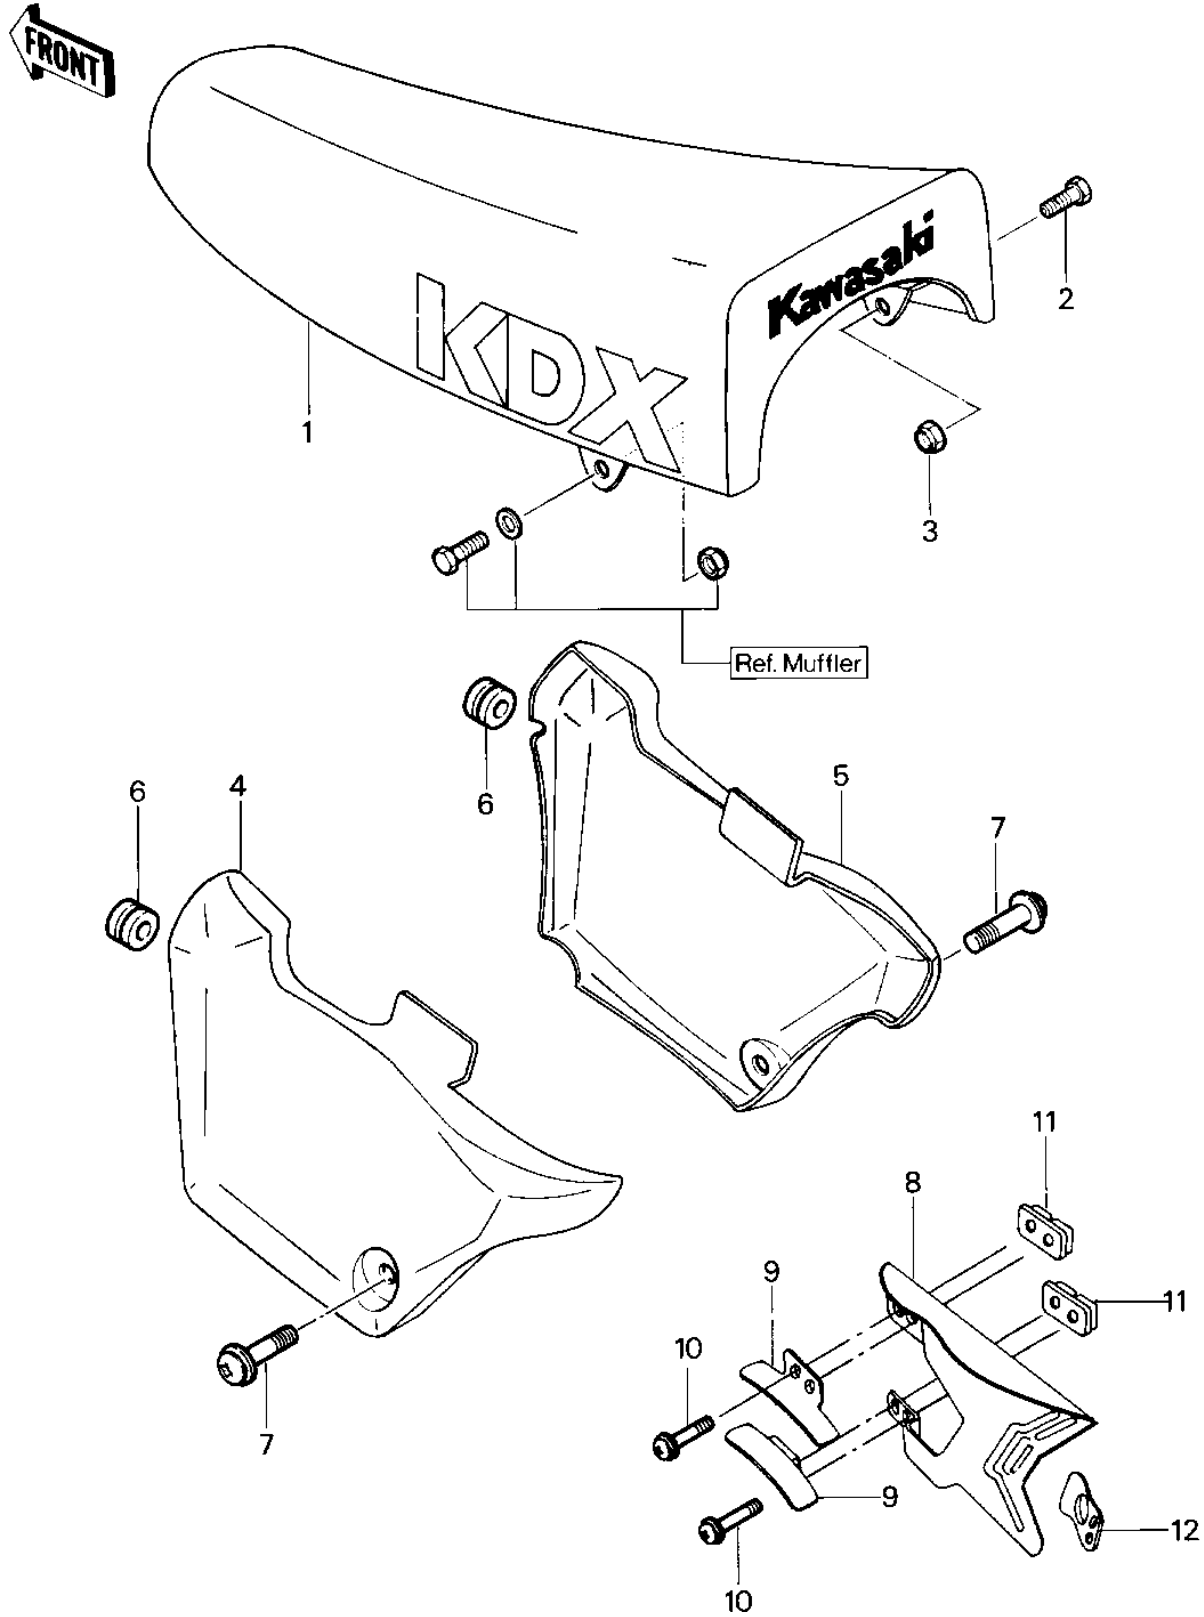

# 1980 KDX250 PARTS DIAGRAM

SEAT/SIDE COVERS/CHAIN COVER

# 1980 KDX250 PARTS LIST

## SEAT/SIDE COVERS/CHAIN COVER

ITEM NAME	PART NUMBER	QUANTITY
SEAT-ASSY (Ref # 1)	53001-4002	1
BOLT,FLANGED,8X14 (Ref # 2)	130G0814	1
NUT,LOCK,8MM (Ref # 3)	92015-1124	1
SIDE COVER,LH (Ref # 4)	36001-4001-7F	1
SIDE COVER,RH (Ref # 5)	36001-4002-7F	1
DAMPER RUBBER (Ref # 6)	92075-1028	2
SCREW,6X10 (Ref # 7)	92009-1286	2
CHAIN GUARD (Ref # 8)	36014-4001	1
GUARD,WEAR STRIP (Ref # 9)	55020-4002	2
SCREW,6X20 (Ref # 10)	92009-1289	4
PLATE (Ref # 11)	13169-4004	2
BRACKET (Ref # 12)	11034-4005	1