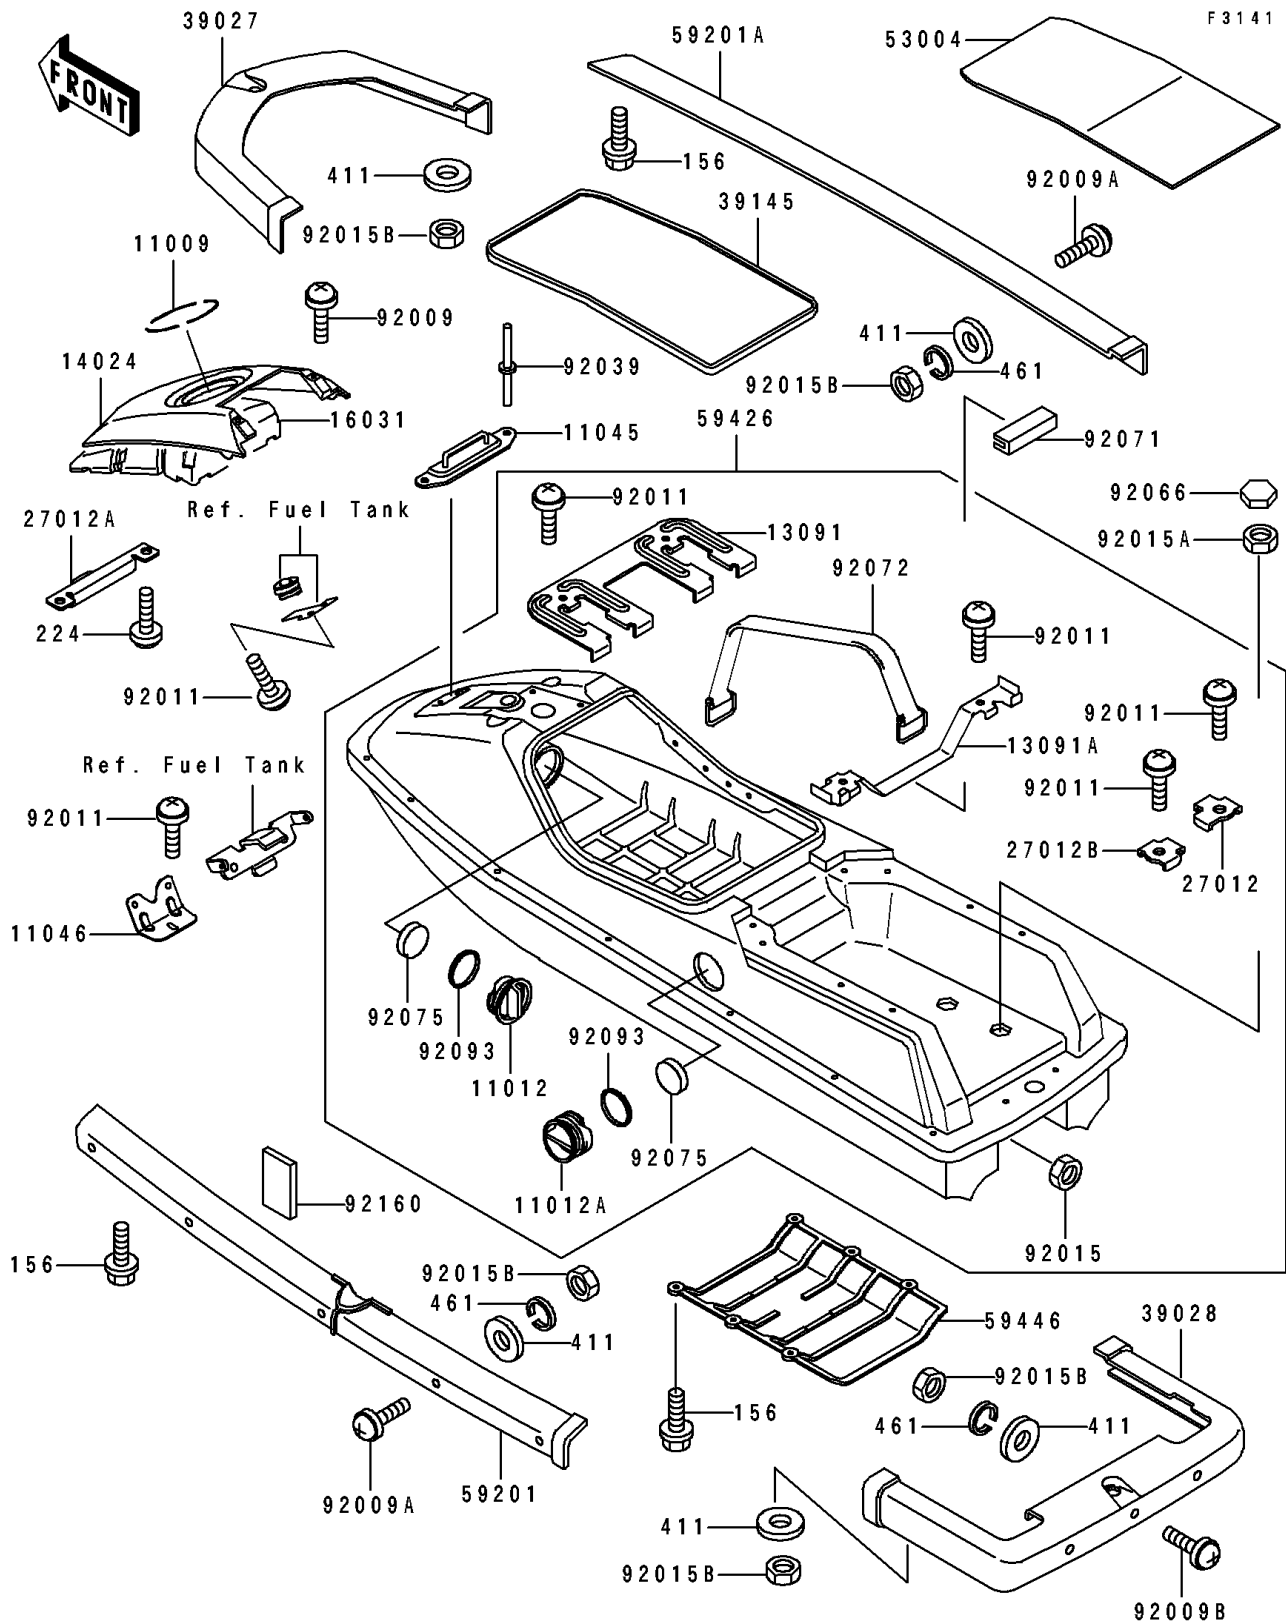

1991 650 SX PARTS DIAGRAM

Hull

1991 650 SX PARTS LIST

Hull

ITEM NAME	PART NUMBER	QUANTITY
GASKET,CAP (Ref # 11009)	11009-3732	3
CAP (Ref # 11012)	11012-3708	1
CAP (Ref # 11012A)	11012-3746	1
BRACKET,FRONT DECK (Ref # 11045)	11045-3730	1
BRACKET,CENTER (Ref # 11046)	11046-3836	1
HOLDER (Ref # 13091)	13091-3722	1
HOLDER (Ref # 13091A)	13091-3725	1
COVER,TANK CAP,M.M.BLUE (Ref # 14024)	14024-3789-TA	1
FLOAT (Ref # 16031)	16031-3784	1
HOOK (Ref # 27012)	27012-3713	1
HOOK,FRONT DECK (Ref # 27012A)	27012-3755	1
HOOK (Ref # 27012B)	27012-501	1
BUMPER-FRONT (Ref # 39027)	39027-3706	1
BUMPER-REAR (Ref # 39028)	39028-3707	1
TRIM-SEAL (Ref # 39145)	39145-3706	1
MAT,DECK (Ref # 53004)	53004-3722	1
BUMPER,SIDE,LH (Ref # 59201)	59201-3714	1
BUMPER,SIDE,RH (Ref # 59201A)	59201-3715	1
HULL-COMP,JET WHITE (Ref # 59426)	59426-3782-8C	1
COVER-JET PUMP (Ref # 59446)	59446-3705	1
SCREW,5X16 (Ref # 92009)	92009-3726	2
SCREW,6X23.5 (Ref # 92009A)	92009-3745	10
SCREW,6X20 (Ref # 92009B)	92009-3781	3
SCREW,TAPPING (Ref # 92011)	92011-561	9
NUT,20MM (Ref # 92015)	92015-3738	1
NUT,8MM (Ref # 92015A)	92015-3744	4
NUT,CAP,6MM (Ref # 92015B)	92015-3755	27
RIVET (Ref # 92039)	92039-3702	2
PLUG (Ref # 92066)	92066-3713	2

1991 650 SX PARTS LIST

Hull

ITEM NAME	PART NUMBER	QUANTITY
GROMMET (Ref # 92071)	92071-3755	1
BAND,L=384 (Ref # 92072)	92072-3713	2
DAMPER (Ref # 92075)	92075-3719	2
SEAL,OSR70X82X7.5 (Ref # 92093)	92093-3704	2
DAMPER (Ref # 92160)	92160-3767	4
BOLT-WP,6X20 (Ref # 156)	156R0620	14
SCREW-PAN-WP-CROS,5X12 (Ref # 224)	224R0512	2
WASHER-PLAIN,6MM (Ref # 411)	411S0600	27
WASHER-SPRING,6MM (Ref # 461)	461S0600	15