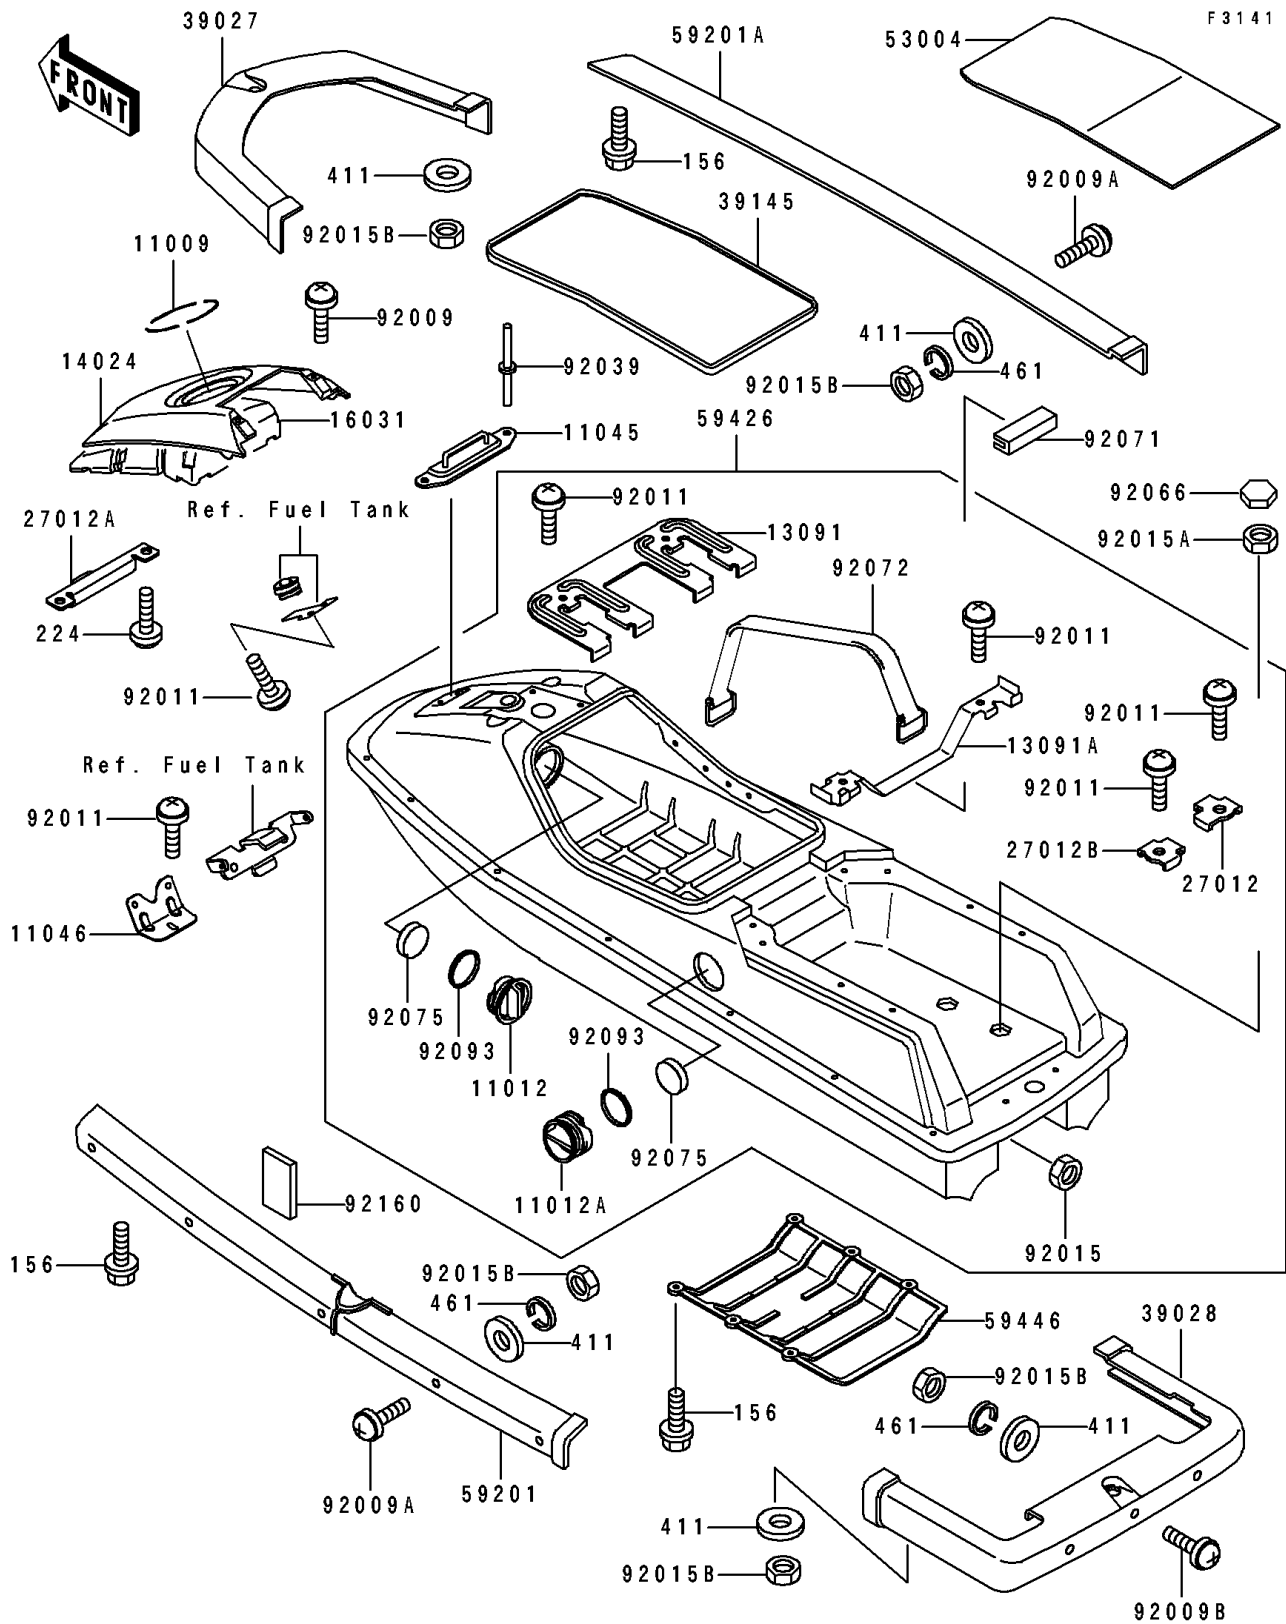

1993 650 SX PARTS DIAGRAM

Hull

1993 650 SX PARTS LIST

Hull

ITEM NAME	PART NUMBER	QUANTITY
GASKET,CAP (Ref # 11009)	11009-3732	3
CAP (Ref # 11012)	11012-3708	1
CAP (Ref # 11012A)	11012-3746	1
BRACKET,FRONT DECK (Ref # 11045)	11045-3730	1
BRACKET,CENTER (Ref # 11046)	11046-3836	1
HOLDER (Ref # 13091)	13091-3722	1
HOLDER (Ref # 13091A)	13091-3725	1
COVER,TANK CAP,M.M.BLUE (Ref # 14024)	14024-3789-TA	1
FLOAT (Ref # 16031)	16031-3784	1
HOOK (Ref # 27012)	27012-3713	1
HOOK,FRONT DECK (Ref # 27012A)	27012-3755	1
HOOK (Ref # 27012B)	27012-501	1
BUMPER-FRONT (Ref # 39027)	39027-3706	1
BUMPER-REAR (Ref # 39028)	39028-3707	1
TRIM-SEAL (Ref # 39145)	39145-3706	1
MAT,DECK (Ref # 53004)	53004-3722	1
BUMPER,SIDE,LH (Ref # 59201)	59201-3714	1
BUMPER,SIDE,RH (Ref # 59201A)	59201-3715	1
HULL-COMP,JET WHITE (Ref # 59426)	59426-3782-8C	1
COVER-JET PUMP (Ref # 59446)	59446-3705	1
SCREW,5X16 (Ref # 92009)	92009-3726	2
SCREW,6X23.5 (Ref # 92009A)	92009-3745	10
SCREW,6X20 (Ref # 92009B)	92009-3781	3
SCREW,TAPPING (Ref # 92011)	92011-561	9
NUT,20MM (Ref # 92015)	92015-3738	1
NUT,8MM (Ref # 92015A)	92015-3744	4
NUT,CAP,6MM (Ref # 92015B)	92015-3755	27
RIVET (Ref # 92039)	92039-3702	2
PLUG (Ref # 92066)	92066-3713	2

1993 650 SX PARTS LIST

Hull

ITEM NAME	PART NUMBER	QUANTITY
GROMMET (Ref # 92071)	92071-3755	1
BAND,L=384 (Ref # 92072)	92072-3713	2
DAMPER (Ref # 92075)	92075-3719	2
SEAL,OSR70X82X7.5 (Ref # 92093)	92093-3704	2
DAMPER (Ref # 92160)	92160-3767	4
BOLT-WP,6X20 (Ref # 156)	156R0620	14
SCREW-PAN-WP-CROS,5X12 (Ref # 224)	224R0512	2
WASHER-PLAIN,6MM (Ref # 411)	411S0600	27
WASHER-SPRING,6MM (Ref # 461)	461S0600	15