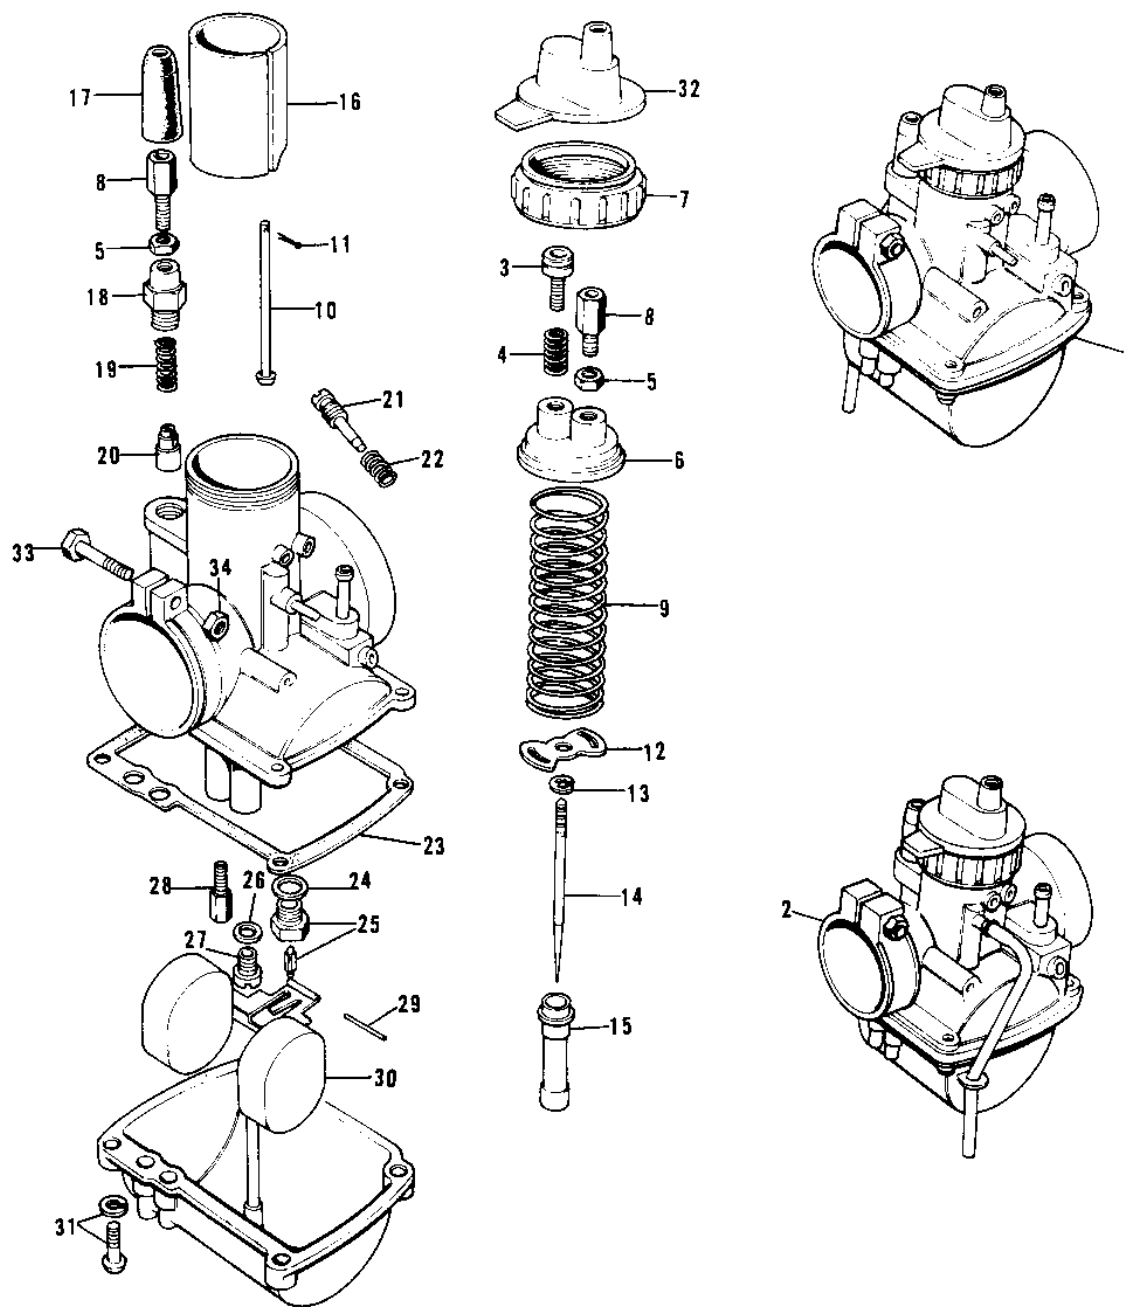

1974 Mach I PARTS DIAGRAM

CARBURETORS

1974 Mach I PARTS LIST

CARBURETORS

ITEM NAME	PART NUMBER	QUANTITY
CARBURETOR ASSY,L.H (Ref # 1)	16001-177	
CARBURETOR ASSY,L.H (Ref # 1)	16001-235	
CARBURETOR ASY,RH&CNT (Ref # 2)	16001-178	
CARBURETOR ASY,R.H&CN (Ref # 2)	16001-236	
SCREW,THROTTLE ADJSTR (Ref # 3)	16021-016	
SPRING THR STOP SCREW (Ref # 4)	16022-005	
NUT CABLE ADJUST LOCK (Ref # 5)	16003-004	
TOP MIXING CHAMBER (Ref # 6)	16005-005	
CAP,MIXING CHAMBER (Ref # 7)	16004-019	
CABLE ADJUSTER (Ref # 8)	16002-002	
SPRING,THROTTLE VALVE (Ref # 9)	16006-019	
ROD,THROTTLE VLV STP (Ref # 10)	16024-012	
PIN COTTER 1.2X10 (Ref # 11)	550D1210	
SPRING SEAT THRTL VLV (Ref # 12)	16007-002	
CIRCLIP (Ref # 13)	16008-010	
JET NEEDLE 4EJ9 (Ref # 14)	16009-057	
NEEDLE JET,O-2 (Ref # 15)	16017-066	
VALVE,THROTTLE CA.2.5 (Ref # 16)	16025-054	
CAP CABLE ADJUST RUBB (Ref # 17)	16036-005	
CAP STARTER PLUNGER (Ref # 18)	16012-004	
SPRING-PLUNGER (Ref # 19)	16013-003	
PLUNGER-ENRICHNER (Ref # 20)	16016-002	
SCREW (Ref # 21)	16014-006	
SPRING-THR STOP SCREW (Ref # 22)	16022-007	
GASKET FLOAT CHAMBER (Ref # 23)	16019-012	
WASHER VALVE SEAT (Ref # 24)	16029-002	
FLOAT VALVE ASSY (Ref # 25)	16030-001	
WASHER MAIN JET (Ref # 26)	16034-001	
MAIN JET NO 75R (Ref # 27)	92063-109	

1974 Mach I PARTS LIST

CARBURETORS

ITEM NAME	PART NUMBER	QUANTITY
MAIN JET,#70R (Ref # 27)	92063-1012	
MAIN JET NO 72.5R (Ref # 27)	92063-108	
MAIN JET,#77.5R (Ref # 27)	92063-1032	
MAIN JET, #A80 (Ref # 27)	92063-1030	
JET-PILOT NO 20 (Ref # 28)	92064-021	
FLOAT PIN (Ref # 29)	16032-003	
FLOAT (Ref # 30)	16031-015	
SCREW-FLOAT CHAMBER (Ref # 31)	16033-012	
SCREW-FLOAT CHAMBER (Ref # 32)	16033-012	
BOOT,CARBURETOR (Ref # 32)	49006-1021	
SCREW CLAMP (Ref # 33)	16010-004	
NUT 6MM (Ref # 34)	311B0600	