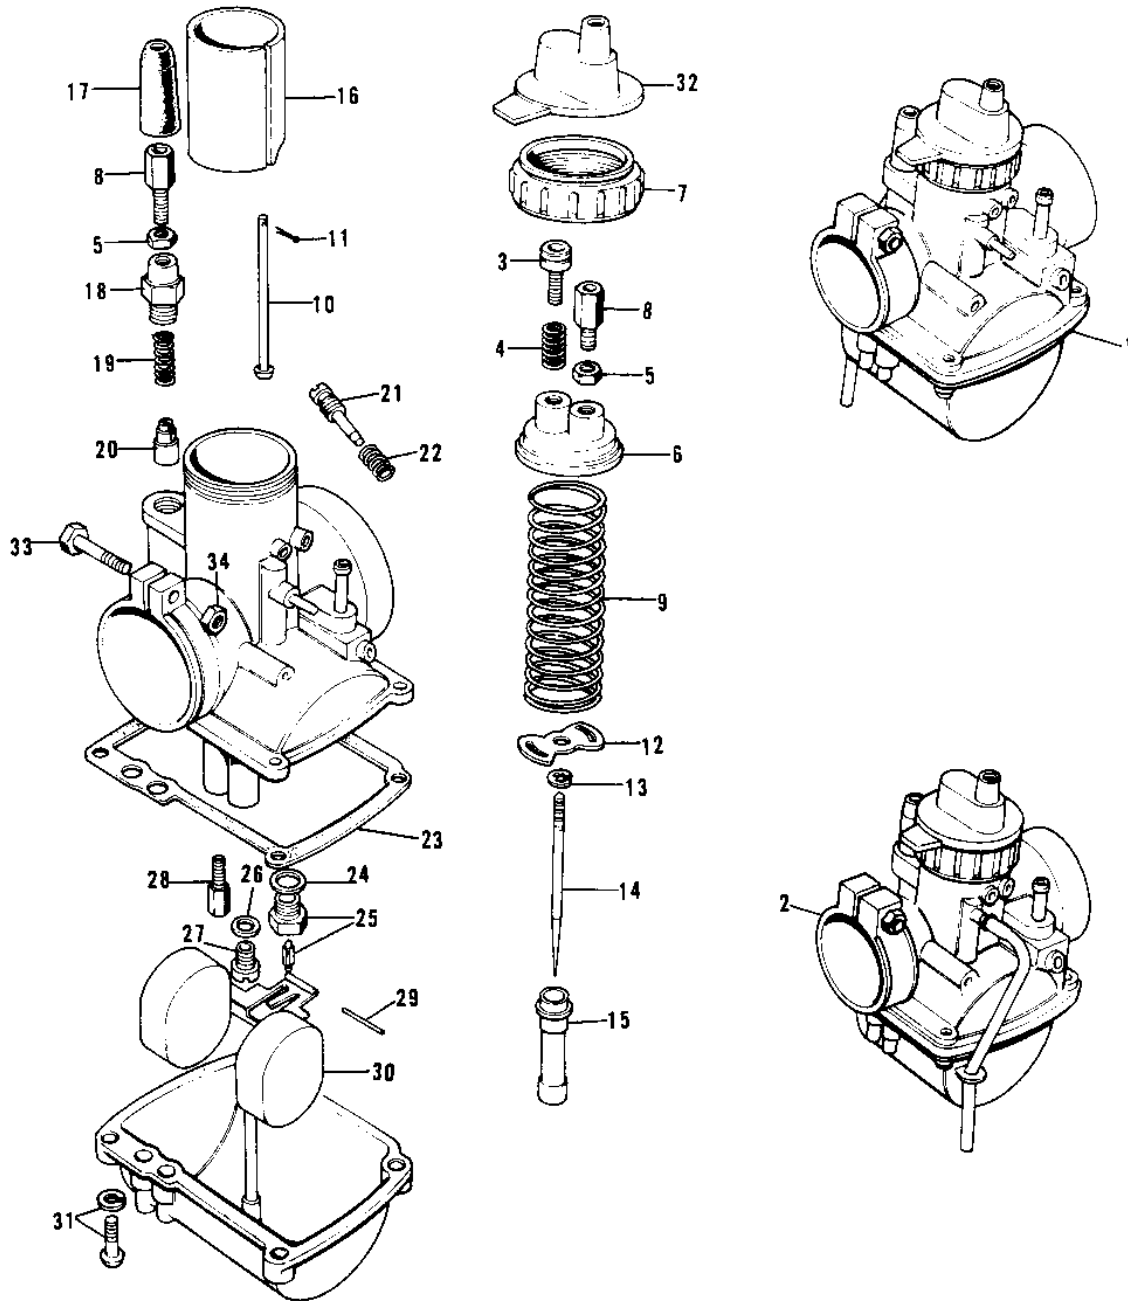

# 1975 Mach I PARTS DIAGRAM

# 1975 Mach I PARTS LIST

## CARBURETORS

ITEM NAME	PART NUMBER	QUANTITY
CARBURETOR ASSY,L.H (Ref # 1)	16001-177	
CARBURETOR ASSY,L.H (Ref # 1)	16001-235	
CARBURETOR ASY,RH&CNT (Ref # 2)	16001-178	
CARBURETOR ASY,R.H&CN (Ref # 2)	16001-236	
SCREW,THROTTLE ADJSTR (Ref # 3)	16021-016	
SPRING THR STOP SCREW (Ref # 4)	16022-005	
NUT CABLE ADJUST LOCK (Ref # 5)	16003-004	
TOP MIXING CHAMBER (Ref # 6)	16005-005	
CAP,MIXING CHAMBER (Ref # 7)	16004-019	
CABLE ADJUSTER (Ref # 8)	16002-002	
SPRING,THROTTLE VALVE (Ref # 9)	16006-019	
ROD,THROTTLE VLV STP (Ref # 10)	16024-012	
PIN COTTER 1.2X10 (Ref # 11)	550D1210	
SPRING SEAT THRTL VLV (Ref # 12)	16007-002	
CIRCLIP (Ref # 13)	16008-010	
JET NEEDLE 4EJ9 (Ref # 14)	16009-057	
NEEDLE JET,O-2 (Ref # 15)	16017-066	
VALVE,THROTTLE CA.2.5 (Ref # 16)	16025-054	
CAP CABLE ADJUST RUBB (Ref # 17)	16036-005	
CAP STARTER PLUNGER (Ref # 18)	16012-004	
SPRING-PLUNGER (Ref # 19)	16013-003	
PLUNGER-ENRICHNER (Ref # 20)	16016-002	
SCREW (Ref # 21)	16014-006	
SPRING-THR STOP SCREW (Ref # 22)	16022-007	
GASKET FLOAT CHAMBER (Ref # 23)	16019-012	
WASHER VALVE SEAT (Ref # 24)	16029-002	
FLOAT VALVE ASSY (Ref # 25)	16030-001	
WASHER MAIN JET (Ref # 26)	16034-001	
MAIN JET NO 75R (Ref # 27)	92063-109	

## CARBURETORS

ITEM NAME	PART NUMBER	QUANTITY
MAIN JET,#70R (Ref # 27)	92063-1012	
MAIN JET NO 72.5R (Ref # 27)	92063-108	
MAIN JET,#77.5R (Ref # 27)	92063-1032	
MAIN JET, #A80 (Ref # 27)	92063-1030	
JET-PILOT NO 20 (Ref # 28)	92064-021	
FLOAT PIN (Ref # 29)	16032-003	
FLOAT (Ref # 30)	16031-015	
SCREW-FLOAT CHAMBER (Ref # 31)	16033-012	
SCREW-FLOAT CHAMBER (Ref # 32)	16033-012	
BOOT,CARBURETOR (Ref # 32)	49006-1021	
SCREW CLAMP (Ref # 33)	16010-004	
NUT 6MM (Ref # 34)	311B0600	