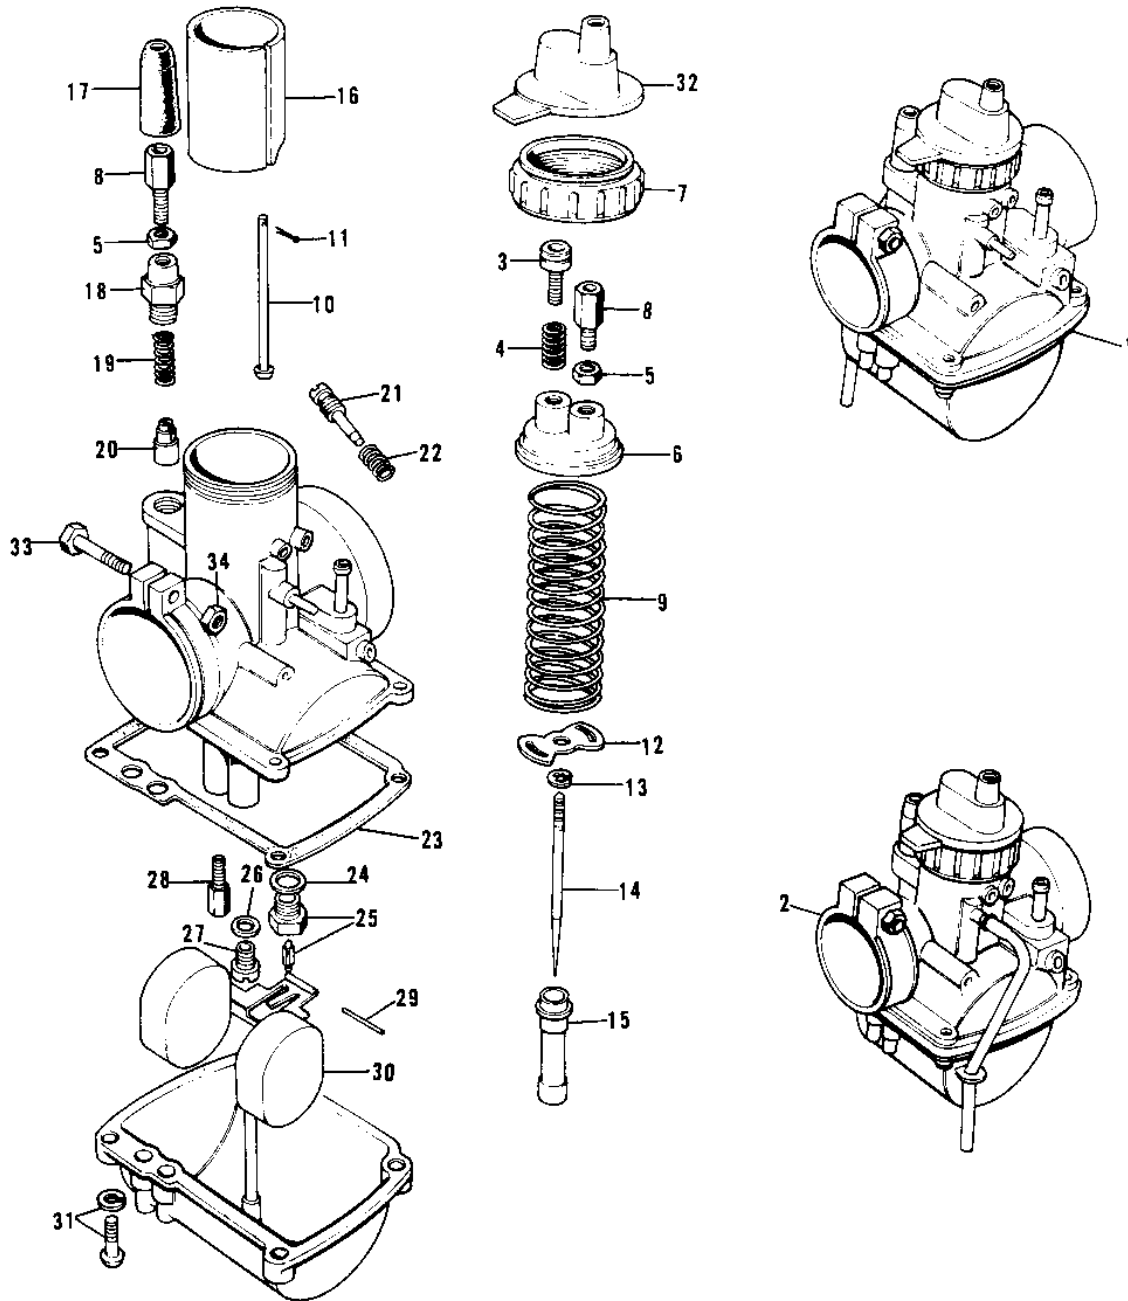

1975 Mach I PARTS DIAGRAM

CARBURETORS

1975 Mach I PARTS LIST

CARBURETORS

ITEM NAME	PART NUMBER	QUANTITY
CARBURETOR ASSY,L.H (Ref # 1)	16001-177	
CARBURETOR ASSY,L.H (Ref # 1)	16001-235	
CARBURETOR ASY,RH&CNT (Ref # 2)	16001-178	
CARBURETOR ASY,R.H&CN (Ref # 2)	16001-236	
SCREW,THROTTLE ADJSTR (Ref # 3)	16021-016	
SPRING THR STOP SCREW (Ref # 4)	16022-005	
NUT CABLE ADJUST LOCK (Ref # 5)	16003-004	
TOP MIXING CHAMBER (Ref # 6)	16005-005	
CAP,MIXING CHAMBER (Ref # 7)	16004-019	
CABLE ADJUSTER (Ref # 8)	16002-002	
SPRING,THROTTLE VALVE (Ref # 9)	16006-019	
ROD,THROTTLE VLV STP (Ref # 10)	16024-012	
PIN COTTER 1.2X10 (Ref # 11)	550D1210	
SPRING SEAT THRTL VLV (Ref # 12)	16007-002	
CIRCLIP (Ref # 13)	16008-010	
JET NEEDLE 4EJ9 (Ref # 14)	16009-057	
NEEDLE JET,O-2 (Ref # 15)	16017-066	
VALVE,THROTTLE CA.2.5 (Ref # 16)	16025-054	
CAP CABLE ADJUST RUBB (Ref # 17)	16036-005	
CAP STARTER PLUNGER (Ref # 18)	16012-004	
SPRING-PLUNGER (Ref # 19)	16013-003	
PLUNGER-ENRICHNER (Ref # 20)	16016-002	
SCREW (Ref # 21)	16014-006	
SPRING-THR STOP SCREW (Ref # 22)	16022-007	
GASKET FLOAT CHAMBER (Ref # 23)	16019-012	
WASHER VALVE SEAT (Ref # 24)	16029-002	
FLOAT VALVE ASSY (Ref # 25)	16030-001	
WASHER MAIN JET (Ref # 26)	16034-001	
MAIN JET NO 75R (Ref # 27)	92063-109	

1975 Mach I PARTS LIST

CARBURETORS

ITEM NAME	PART NUMBER	QUANTITY
MAIN JET,#70R (Ref # 27)	92063-1012	
MAIN JET NO 72.5R (Ref # 27)	92063-108	
MAIN JET,#77.5R (Ref # 27)	92063-1032	
MAIN JET, #A80 (Ref # 27)	92063-1030	
JET-PILOT NO 20 (Ref # 28)	92064-021	
FLOAT PIN (Ref # 29)	16032-003	
FLOAT (Ref # 30)	16031-015	
SCREW-FLOAT CHAMBER (Ref # 31)	16033-012	
SCREW-FLOAT CHAMBER (Ref # 32)	16033-012	
BOOT,CARBURETOR (Ref # 32)	49006-1021	
SCREW CLAMP (Ref # 33)	16010-004	
NUT 6MM (Ref # 34)	311B0600	