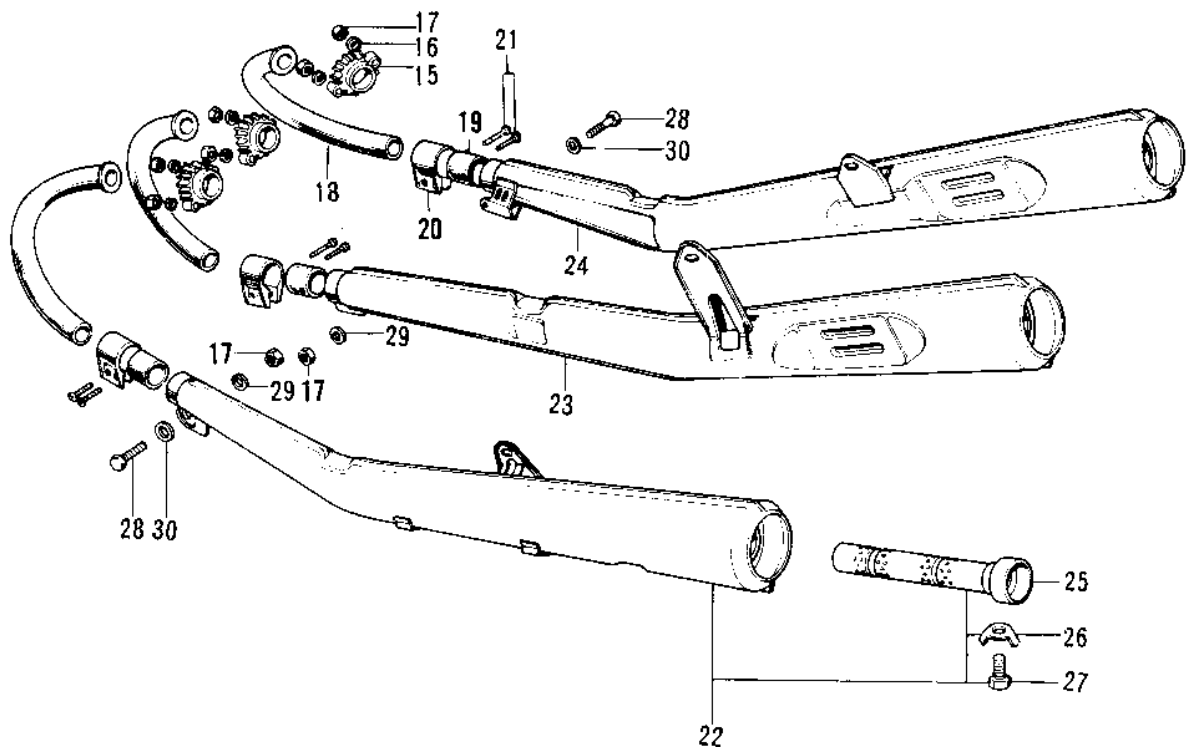

1974 Mach I PARTS DIAGRAM

AIR CLEANER/MUFFLERS

1974 Mach I PARTS LIST

AIR CLEANER/MUFFLERS

ITEM NAME	PART NUMBER	QUANTITY
BOLT-AIR CLEANER FIT (Ref # 1)	92003-073	
AIR CLEANER ASST,BLK (Ref # 2)	11010-057-21	
FILTER-ASSY-AIR BLAC (Ref # 2)	11010-090-21	
FILTER-ASSY-AIR BLAC (Ref # 2)	11010-090-21	
SCREW PAN HEAD 4X8 (Ref # 3)	220B0408	
WASHER SPRING 4MM (Ref # 4)	461F0400	
WASHER PLAIN 4MM (Ref # 5)	410B0400	
ELEMENT,AIR,CLNR (Ref # 6)	11013-026	
BODY-AIR CLEANER (Ref # 7)	11011-013	
WASHER-PLAIN (Ref # 8)	92022-021	
BOLT,6X10 (Ref # 9)	112G0610	
WASHER SPRING 6MM (Ref # 10)	461F0600	
CLAMP,AIR INLET PIPE (Ref # 11)	92037-065	
CLAMP,CARBURETOR HOLD (Ref # 11)	92037-1242	
SCREW PAN HEAD 6X35 (Ref # 12)	220B0635	
SCREW-PAN-CROS,6X35,B (Ref # 12)	220C0635	
PIPE,AIR INLET,LH&RH (Ref # 13)	11015-027	
PIPE,AIR INLET,CENTER (Ref # 14)	11015-028	
HOLDER-EXHAUST PIPE (Ref # 15)	18069-038	
WASHER SPRING 8MM (Ref # 16)	461F0800	
NUT,8MM (Ref # 17)	311B0800	
PIPE,EXHAUST (Ref # 18)	18049-063	
CONNECTOR MUFFLER (Ref # 19)	18043-008	
HOLDER-MFLR CONECT,CR (Ref # 20)	18044-004-79	
SCREW PAN HEAD 6X28 (Ref # 21)	220B0628	
MUFFLER ASSY,L.H (Ref # 22)	18001-146	
MUFFLER ASSY,L.H (Ref # 22)	18001-146	
MUFFLER ASSY,L.H (Ref # 22)	18001-146	
MUFFLER ASSY,CENTER (Ref # 23)	18001-147	

1974 Mach I PARTS LIST

AIR CLEANER/MUFFLERS

ITEM NAME	PART NUMBER	QUANTITY
MUFFLER ASSY,CENTER (Ref # 23)	18001-147	
MUFFLER ASSY,CENTER (Ref # 23)	18001-147	
MUFFLER ASSY,R.H (Ref # 24)	18001-148	
MUFFLER ASSY,R.H (Ref # 24)	18001-148	
MUFFLER ASSY,R.H (Ref # 24)	18001-148	
BAFFLE TUBE (Ref # 25)	18033-050	
BAFFLE TUBE (Ref # 25)	18033-087	
WASHER LOCK 6MM (Ref # 26)	92024-016	
BOLT-UPSET,6X12 (Ref # 27)	112G0612	
BOLT,8X20 (Ref # 28)	115G0820	
WASHER SPRING 8MM (Ref # 29)	461F0800	
WASHER PLAIN 8MM (Ref # 30)	411B0800	
RUBBER SEAL,CLENR CAP (Ref # 31)	11024-001	