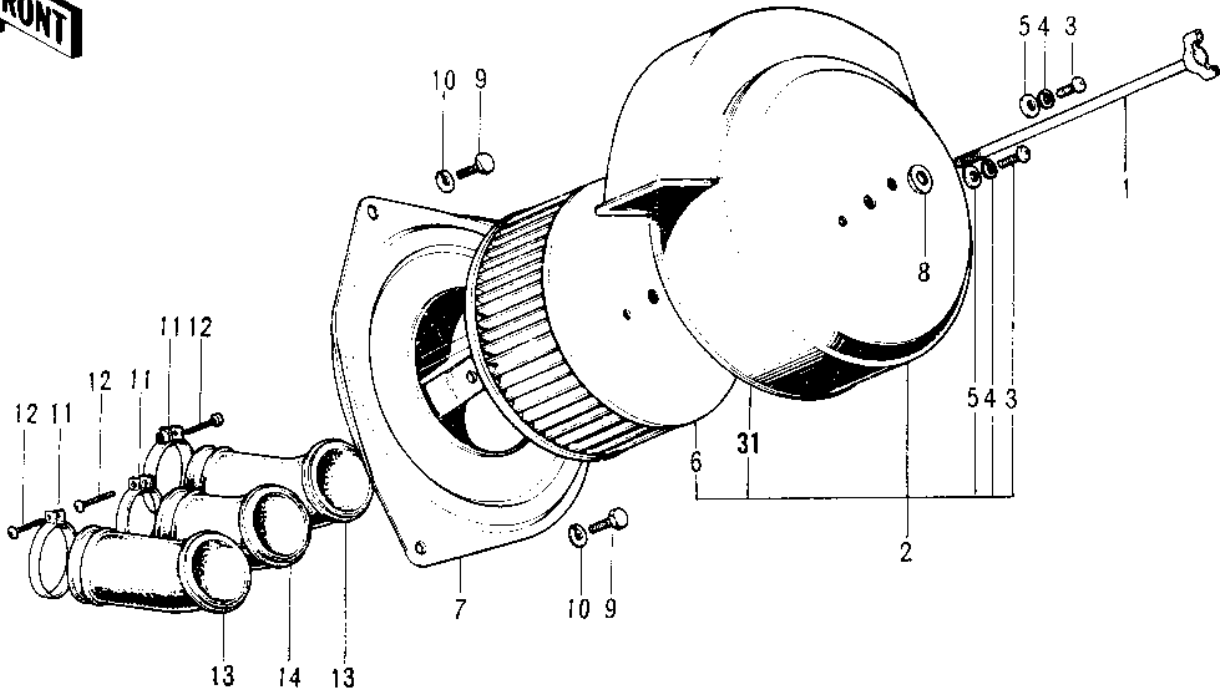

1974 Mach I PARTS DIAGRAM

AIR CLEANER/MUFFLERS

1974 Mach I PARTS LIST

AIR CLEANER/MUFFLERS

ITEM NAME	PART NUMBER	QUANTITY
BOLT-AIR CLEANER FIT (Ref # 1)	92003-073	
AIR CLEANER ASST,BLK (Ref # 2)	11010-057-21	
FILTER-ASSY-AIR BLAC (Ref # 2)	11010-090-21	
FILTER-ASSY-AIR BLAC (Ref # 2)	11010-090-21	
SCREW PAN HEAD 4X8 (Ref # 3)	220B0408	
WASHER SPRING 4MM (Ref # 4)	461F0400	
WASHER PLAIN 4MM (Ref # 5)	410B0400	
ELEMENT,AIR,CLNR (Ref # 6)	11013-026	
BODY-AIR CLEANER (Ref # 7)	11011-013	
WASHER-PLAIN (Ref # 8)	92022-021	
BOLT,6X10 (Ref # 9)	112G0610	
WASHER SPRING 6MM (Ref # 10)	461F0600	
CLAMP,AIR INLET PIPE (Ref # 11)	92037-065	
CLAMP,CARBURETOR HOLD (Ref # 11)	92037-1242	
SCREW PAN HEAD 6X35 (Ref # 12)	220B0635	
SCREW-PAN-CROS,6X35,B (Ref # 12)	220C0635	
PIPE,AIR INLET,LH&RH (Ref # 13)	11015-027	
PIPE,AIR INLET,CENTER (Ref # 14)	11015-028	
HOLDER-EXHAUST PIPE (Ref # 15)	18069-038	
WASHER SPRING 8MM (Ref # 16)	461F0800	
NUT,8MM (Ref # 17)	311B0800	
PIPE,EXHAUST (Ref # 18)	18049-063	
CONNECTOR MUFFLER (Ref # 19)	18043-008	
HOLDER-MFLR CONECT,CR (Ref # 20)	18044-004-79	
SCREW PAN HEAD 6X28 (Ref # 21)	220B0628	
MUFFLER ASSY,L.H (Ref # 22)	18001-146	
MUFFLER ASSY,L.H (Ref # 22)	18001-146	
MUFFLER ASSY,L.H (Ref # 22)	18001-146	
MUFFLER ASSY,CENTER (Ref # 23)	18001-147	

1974 Mach I PARTS LIST

AIR CLEANER/MUFFLERS

ITEM NAME	PART NUMBER	QUANTITY
MUFFLER ASSY,CENTER (Ref # 23)	18001-147	
MUFFLER ASSY,CENTER (Ref # 23)	18001-147	
MUFFLER ASSY,R.H (Ref # 24)	18001-148	
MUFFLER ASSY,R.H (Ref # 24)	18001-148	
MUFFLER ASSY,R.H (Ref # 24)	18001-148	
BAFFLE TUBE (Ref # 25)	18033-050	
BAFFLE TUBE (Ref # 25)	18033-087	
WASHER LOCK 6MM (Ref # 26)	92024-016	
BOLT-UPSET,6X12 (Ref # 27)	112G0612	
BOLT,8X20 (Ref # 28)	115G0820	
WASHER SPRING 8MM (Ref # 29)	461F0800	
WASHER PLAIN 8MM (Ref # 30)	411B0800	
RUBBER SEAL,CLENR CAP (Ref # 31)	11024-001	