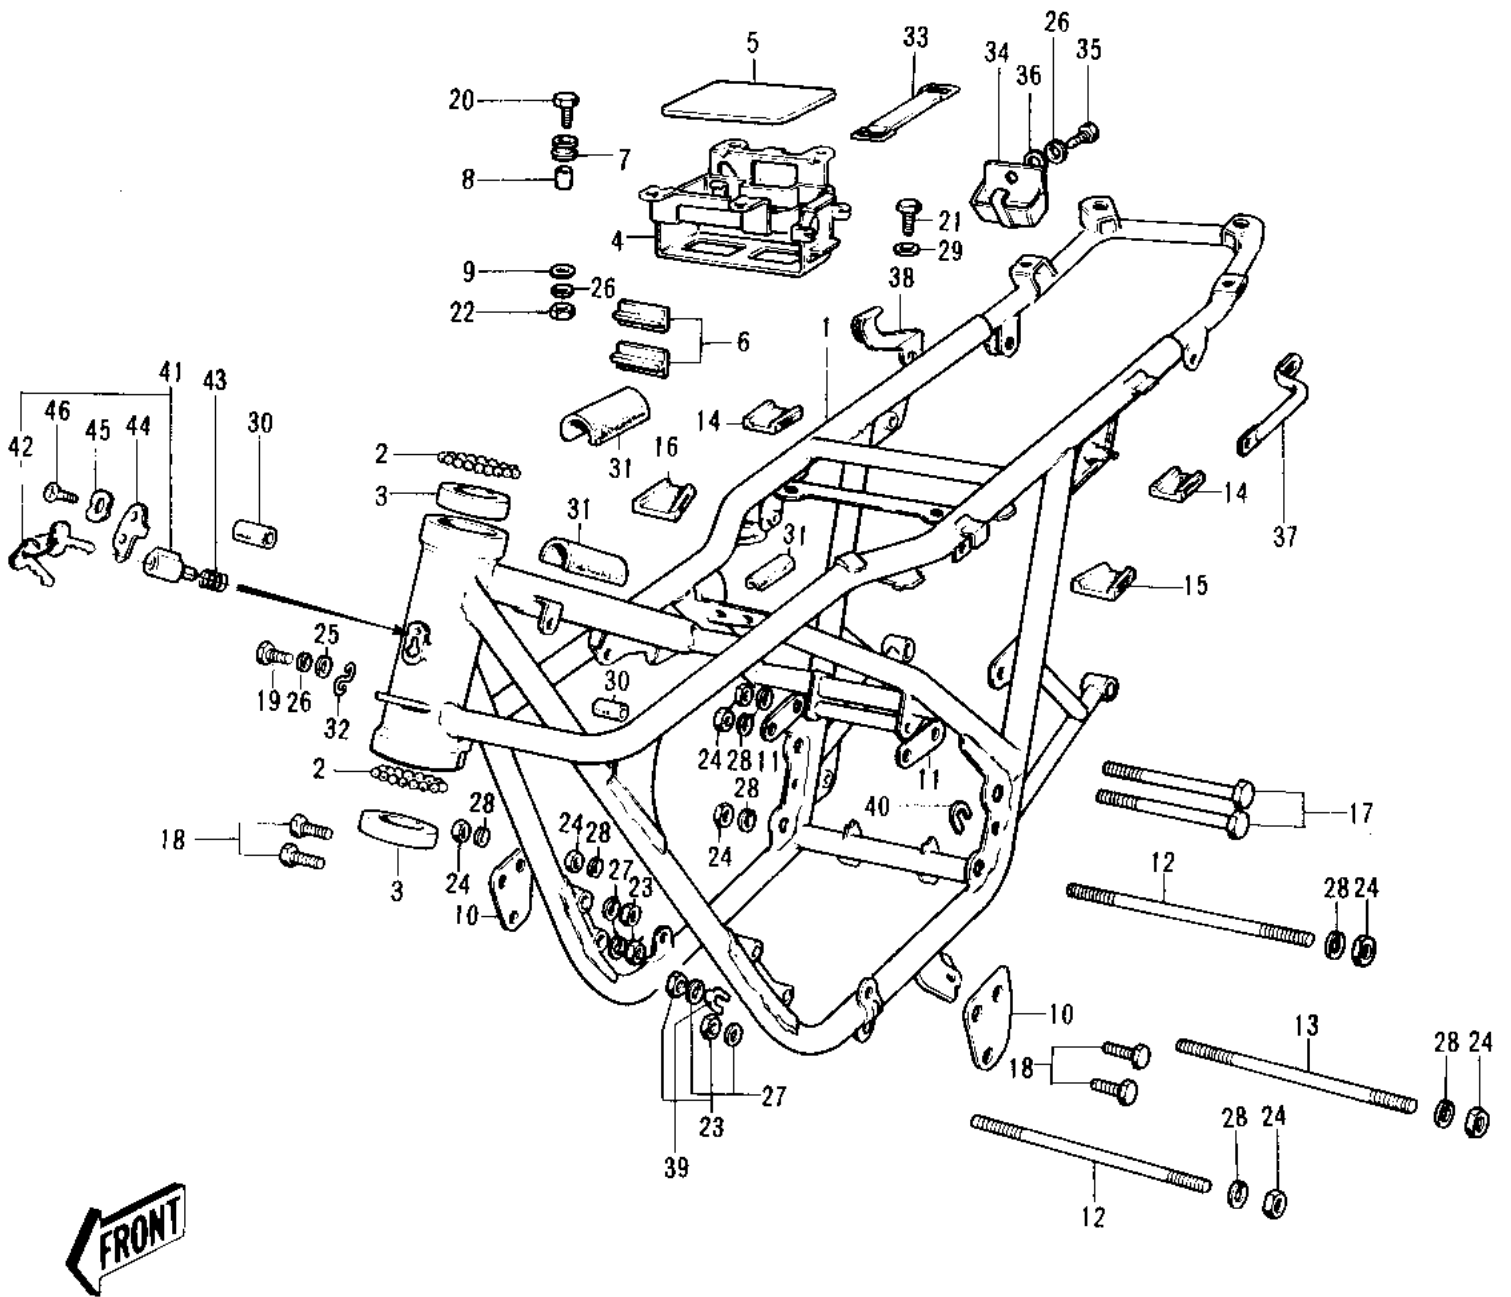

# 1973 Mach I PARTS DIAGRAM

# 1973 Mach I PARTS LIST

## FRAME/FRAME FITTINGS (S1-A)

ITEM NAME	PART NUMBER	QUANTITY
FRAME (Ref # 1)	32002-061	1
BALL STEEL 1/4' (Ref # 2)	600A0800	38
RACE STRNG STEM BERNG (Ref # 3)	92048-006	2
CASE-BATTERY (Ref # 4)	32099-008	1
MAT BATTERY (Ref # 5)	32103-006	1
SEAT RECTIFIER RUBBER (Ref # 6)	32103-003	2
DAMPER RUBBER (Ref # 7)	92075-076	4
COLLAR,6.8X10X8.5 (Ref # 8)	92027-129	4
WASHER 6.5X20X1.6T (Ref # 9)	92022-125	3
PLATE-ENGINE MOUNT (Ref # 10)	32030-022	2
PLATE-ENGINE MOUNT (Ref # 11)	32030-023	2
BOLT,10X237 (Ref # 12)	92003-182	2
BOLT,10X225 (Ref # 13)	92003-181	2
RUBBER PAD (Ref # 14)	31082-007	2
RUBBER PAD (Ref # 15)	31082-008	1
RUBBER PAD (Ref # 16)	31082-009	1
BOLT, FLANGED, 10X110 (Ref # 17)	92001-1602	2
BOLT,10X45 (Ref # 18)	92001-1182	4
BOLT-UPSET,6X12 (Ref # 19)	112G0612	1
BOLT 6X22 (Ref # 20)	112B0622	4
SCREW PAN HEAD 6X14 (Ref # 21)	220B0614	1
NUT 6MM (Ref # 22)	311B0600	4
NUT,8MM (Ref # 23)	311B0800	4
NUT,10MM (Ref # 24)	314B1000	4
WASHER PLAIN 6MM (Ref # 25)	410B0600	3
WASHER SPRING 6MM (Ref # 26)	461F0600	7
WASHER SPRING 8MM (Ref # 27)	461F0800	4
WASHER SPRING 10MM (Ref # 28)	461F1000	8
WASHER LOCK 6MM (Ref # 29)	464H0600	2