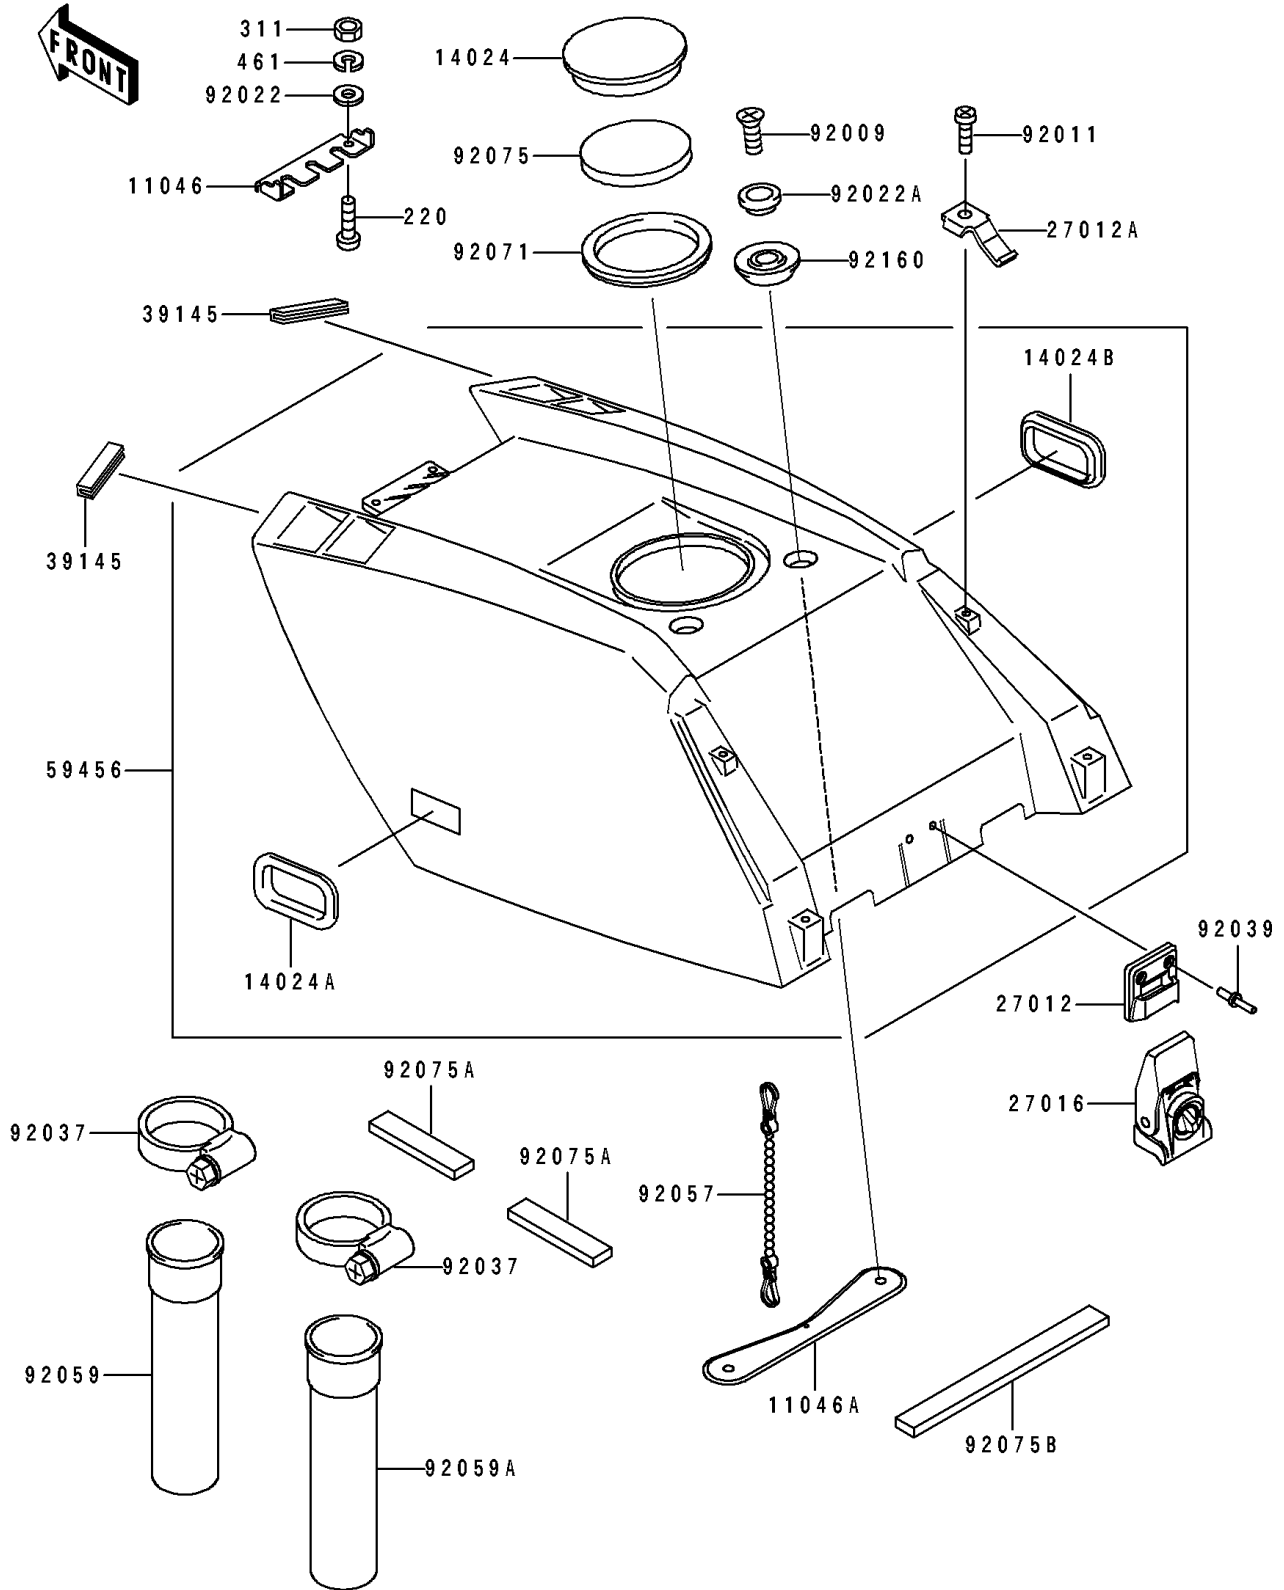

1991 650 SX PARTS DIAGRAM

Engine Hood

F3142

1991 650 SX PARTS LIST

Engine Hood

ITEM NAME	PART NUMBER	QUANTITY
BRACKET (Ref # 11046)	11046-3703	1
BRACKET (Ref # 11046A)	11046-3748	1
COVER (Ref # 14024)	14024-3748	1
COVER,LH,J.WHITE (Ref # 14024A)	14024-3771-8U	1
COVER,RH,J.WHITE (Ref # 14024B)	14024-3772-8U	1
HOOK (Ref # 27012)	27012-3711	1
HOOK,FOR PAD (Ref # 27012A)	27012-3716	2
LOCK-ASSY (Ref # 27016)	27016-3703	1
TRIM-SEAL (Ref # 39145)	39145-3708	2
HOOD-COMP-ENGINE,J.WHITE (Ref # 59456)	59456-3714-8C	1
SCREW,6X25 (Ref # 92009)	92009-3717	2
SCREW,TAPPING (Ref # 92011)	92011-561	2
WASHER,5X16X1.5 (Ref # 92022)	92022-3041	2
WASHER (Ref # 92022A)	92022-3732	2
CLAMP (Ref # 92037)	92037-3738	2
RIVET (Ref # 92039)	92039-3722	2
CHAIN,COVER,L=100 (Ref # 92057)	92057-3704	1
TUBE (Ref # 92059)	92059-3803	1
TUBE (Ref # 92059A)	92059-3815	1
GROMMET (Ref # 92071)	92071-3742	1
DAMPER (Ref # 92075)	92075-3737	1
DAMPER,DUCT,RR,LH (Ref # 92075A)	92075-3744	4
DAMPER,DUCT,REAR (Ref # 92075B)	92075-3746	1
DAMPER (Ref # 92160)	92160-3709	2
SCREW-PAN-CROS,5X20 (Ref # 220)	220R0520	2
NUT-HEX,5MM (Ref # 311)	311R0500	2
WASHER-SPRING,5MM (Ref # 461)	461S0500	2