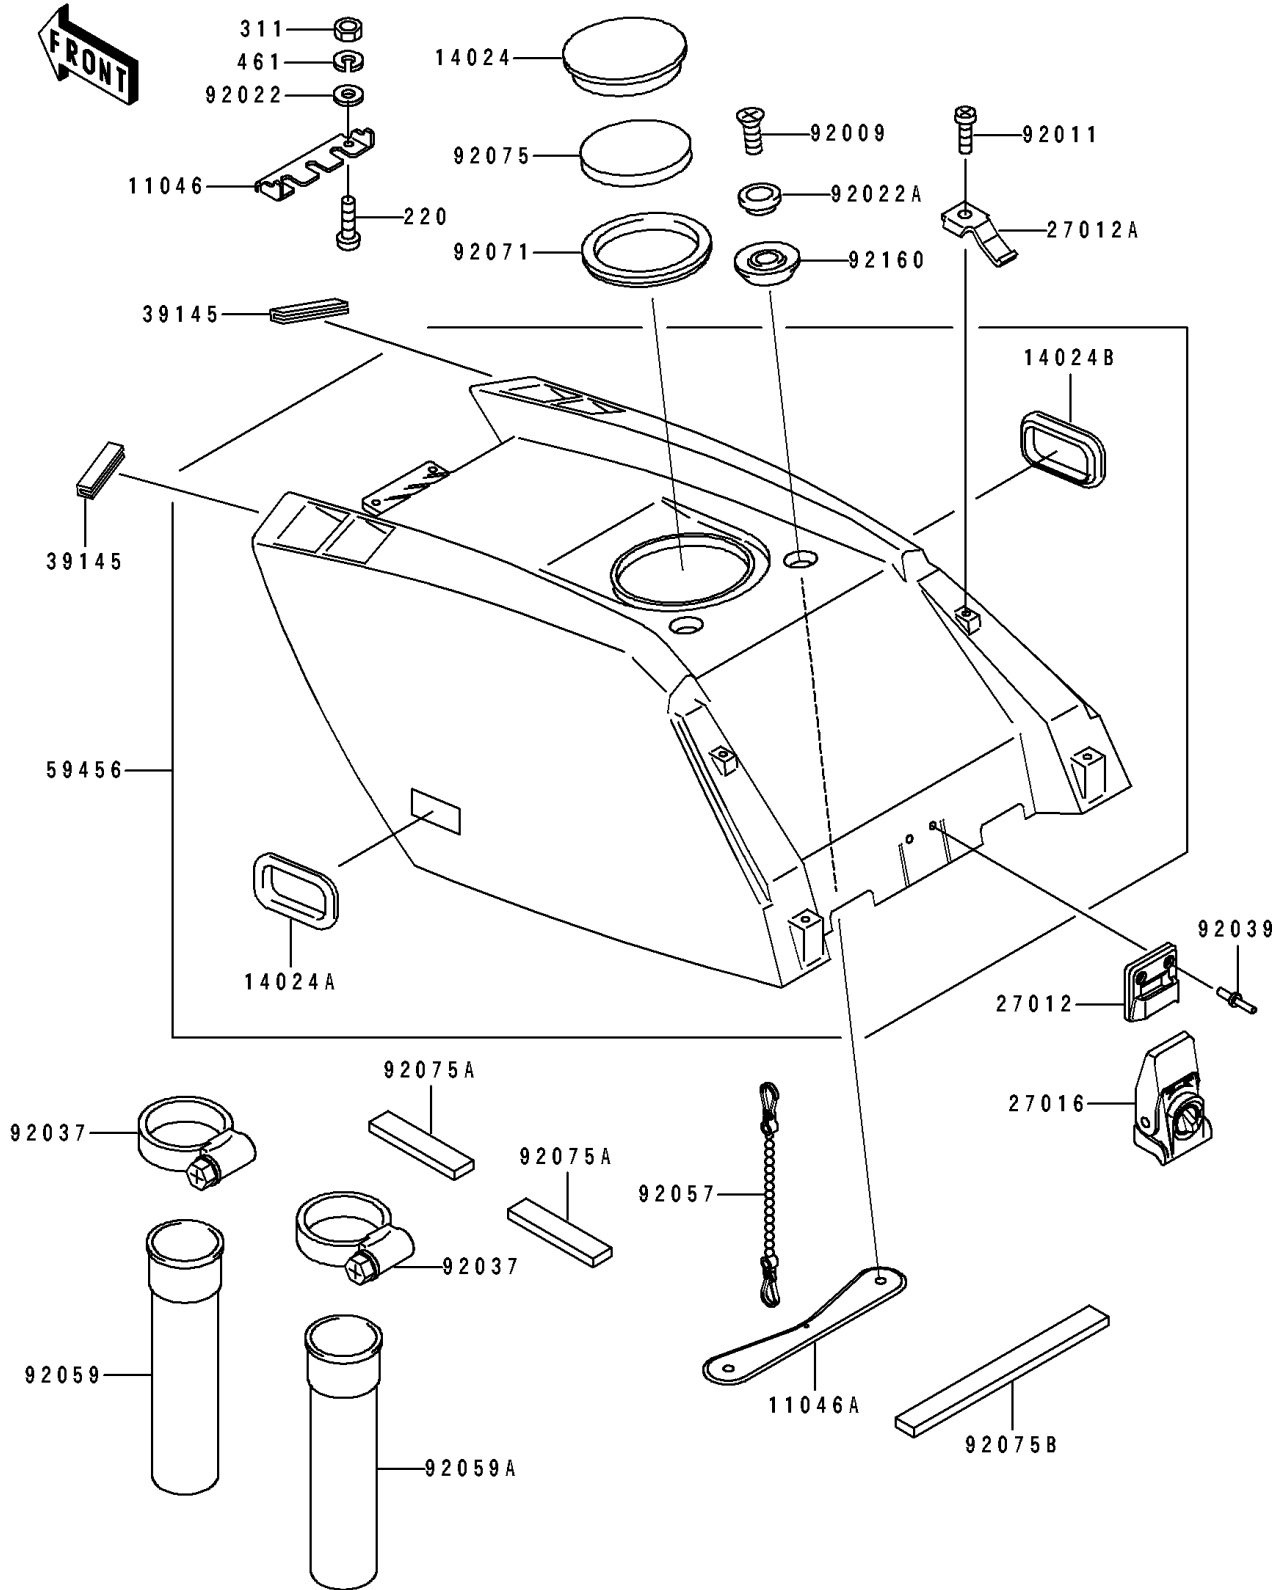

1993 650 SX PARTS DIAGRAM

Engine Hood

F3142

1993 650 SX PARTS LIST

Engine Hood

ITEM NAME	PART NUMBER	QUANTITY
BRACKET (Ref # 11046)	11046-3703	1
BRACKET (Ref # 11046A)	11046-3748	1
COVER (Ref # 14024)	14024-3748	1
COVER,LH,J.WHITE (Ref # 14024A)	14024-3771-8U	1
COVER,RH,J.WHITE (Ref # 14024B)	14024-3772-8U	1
HOOK (Ref # 27012)	27012-3711	1
HOOK,FOR PAD (Ref # 27012A)	27012-3716	2
LOCK-ASSY (Ref # 27016)	27016-3703	1
TRIM-SEAL (Ref # 39145)	39145-3708	2
HOOD-COMP-ENGINE,J.WHITE (Ref # 59456)	59456-3714-8C	1
SCREW,6X25 (Ref # 92009)	92009-3717	2
SCREW,TAPPING (Ref # 92011)	92011-561	2
WASHER,5X16X1.5 (Ref # 92022)	92022-3041	2
WASHER (Ref # 92022A)	92022-3732	2
CLAMP (Ref # 92037)	92037-3738	2
RIVET (Ref # 92039)	92039-3722	2
CHAIN,COVER,L=100 (Ref # 92057)	92057-3704	1
TUBE (Ref # 92059)	92059-3803	1
TUBE (Ref # 92059A)	92059-3815	1
GROMMET (Ref # 92071)	92071-3742	1
DAMPER (Ref # 92075)	92075-3737	1
DAMPER,DUCT,RR,LH (Ref # 92075A)	92075-3744	4
DAMPER,DUCT,REAR (Ref # 92075B)	92075-3746	1
DAMPER (Ref # 92160)	92160-3709	2
SCREW-PAN-CROS,5X20 (Ref # 220)	220R0520	2
NUT-HEX,5MM (Ref # 311)	311R0500	2
WASHER-SPRING,5MM (Ref # 461)	461S0500	2