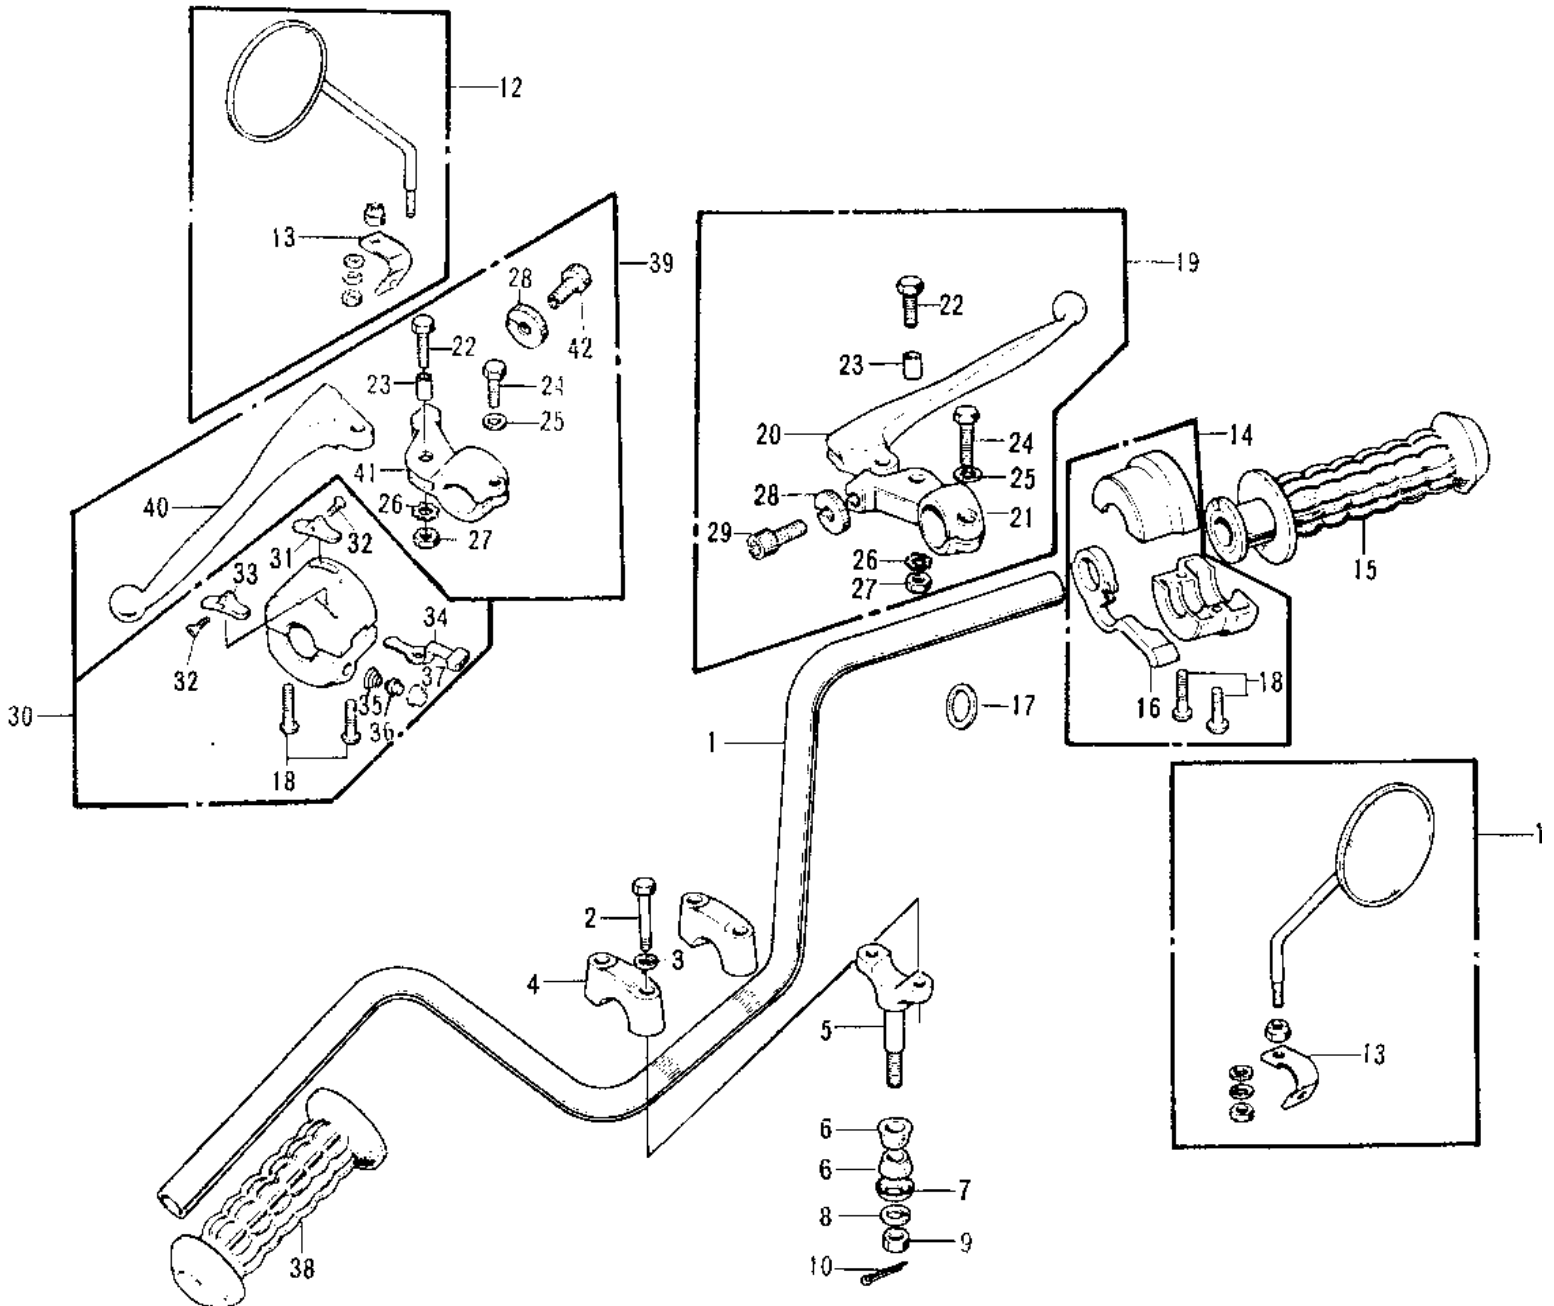

1976 KH250-A5 PARTS DIAGRAM

HANDLEBAR (S1-A)

1976 KH250-A5 PARTS LIST

HANDLEBAR (S1-A)

ITEM NAME	PART NUMBER	QUANTITY
HANDLEBAR (Ref # 1)	46003-030	
BOLT 8X38 (Ref # 2)	92001-1405	
BOLT 8X38 (Ref # 2)	92001-1405	
WASHER SPRING 8MM (Ref # 3)	461F0800	
HOLDER-HANDLEBAR (Ref # 4)	46012-008	
HOLDER-HANDLEBAR LOW (Ref # 5)	46012-010	
DAMPER RUBBER HANDLE (Ref # 6)	92075-039	
CAP HANDLEBAR HOLDER (Ref # 7)	46016-003	
WASHER SPRING 10MM (Ref # 8)	461F1000	
NUT,10MM (Ref # 9)	314B1000	
PIN,SNAP (Ref # 10)	554A0800	
REAR VIEW MIRROR R.H. (Ref # 11)	56002-024	
REAR VIEW MIRROR LH (Ref # 12)	56003-016	
BRACKET (Ref # 13)	56006-001	
CASE ASSY-R.H (Ref # 14)	46018-024	
GRIP ASSY-THROTTLE (Ref # 15)	46019-023	
LEVER-STARTER (Ref # 16)	46096-007	
WASHER,WAVE (Ref # 17)	46114-003	
SCREW PAN HEAD 5X22 (Ref # 18)	220B0522	
LEVER ASSY,FRNT BRAKE (Ref # 19)	46021-018	
LEVER FRONT BRAKE (Ref # 20)	46058-004	
HOLDER,FR BRAKE LEVER (Ref # 21)	46060-008	
BOLT HEX HEAD 5X20 (Ref # 22)	92007-020	
COLLAR LEVER (Ref # 23)	46059-011	
BOLT HEX HEAD 6X25 (Ref # 24)	110N0625	
WASHER PLAIN 6MM (Ref # 25)	410B0600	
WASHER LOCK 5MM (Ref # 26)	464H0500	
NUT 5MM (Ref # 27)	312B0500	
NUT-LOCK (Ref # 28)	46056-005	

1976 KH250-A5 PARTS LIST

HANDLEBAR (S1-A)

ITEM NAME	PART NUMBER	QUANTITY
SCREW CABLE ADJUST (Ref # 29)	46055-003	
CASE ASSY-L.H (Ref # 30)	46091-005	
KNOB-L.H SWITCH,B (Ref # 31)	46044-008	
SCREW CNTSNK HD 3X8 (Ref # 32)	221B0308A	
KNOB-L.H SWITCH (Ref # 33)	46044-011	
KNOB-SWITCH (Ref # 34)	46044-007	
SWITCH ASSY,HORN BUTN (Ref # 35)	27010-1009	
SWITCH ASSY,HORN BUTN (Ref # 36)	27010-1009	
SWITCH ASSY,HORN BUTN (Ref # 37)	27010-1009	
SWITCH ASSY,HORN BUTN (Ref # 37)	27010-1009	
RUBBER-L.H GRIP (Ref # 38)	46075-017	
LEVER ASSY-CLUTCH (Ref # 39)	46076-026	
LEVER-CLUTCH (Ref # 40)	46092-015	
HOLDER,CLUTCH LEVER (Ref # 41)	46094-010	
SCREW ADJUST (Ref # 42)	46055-006	