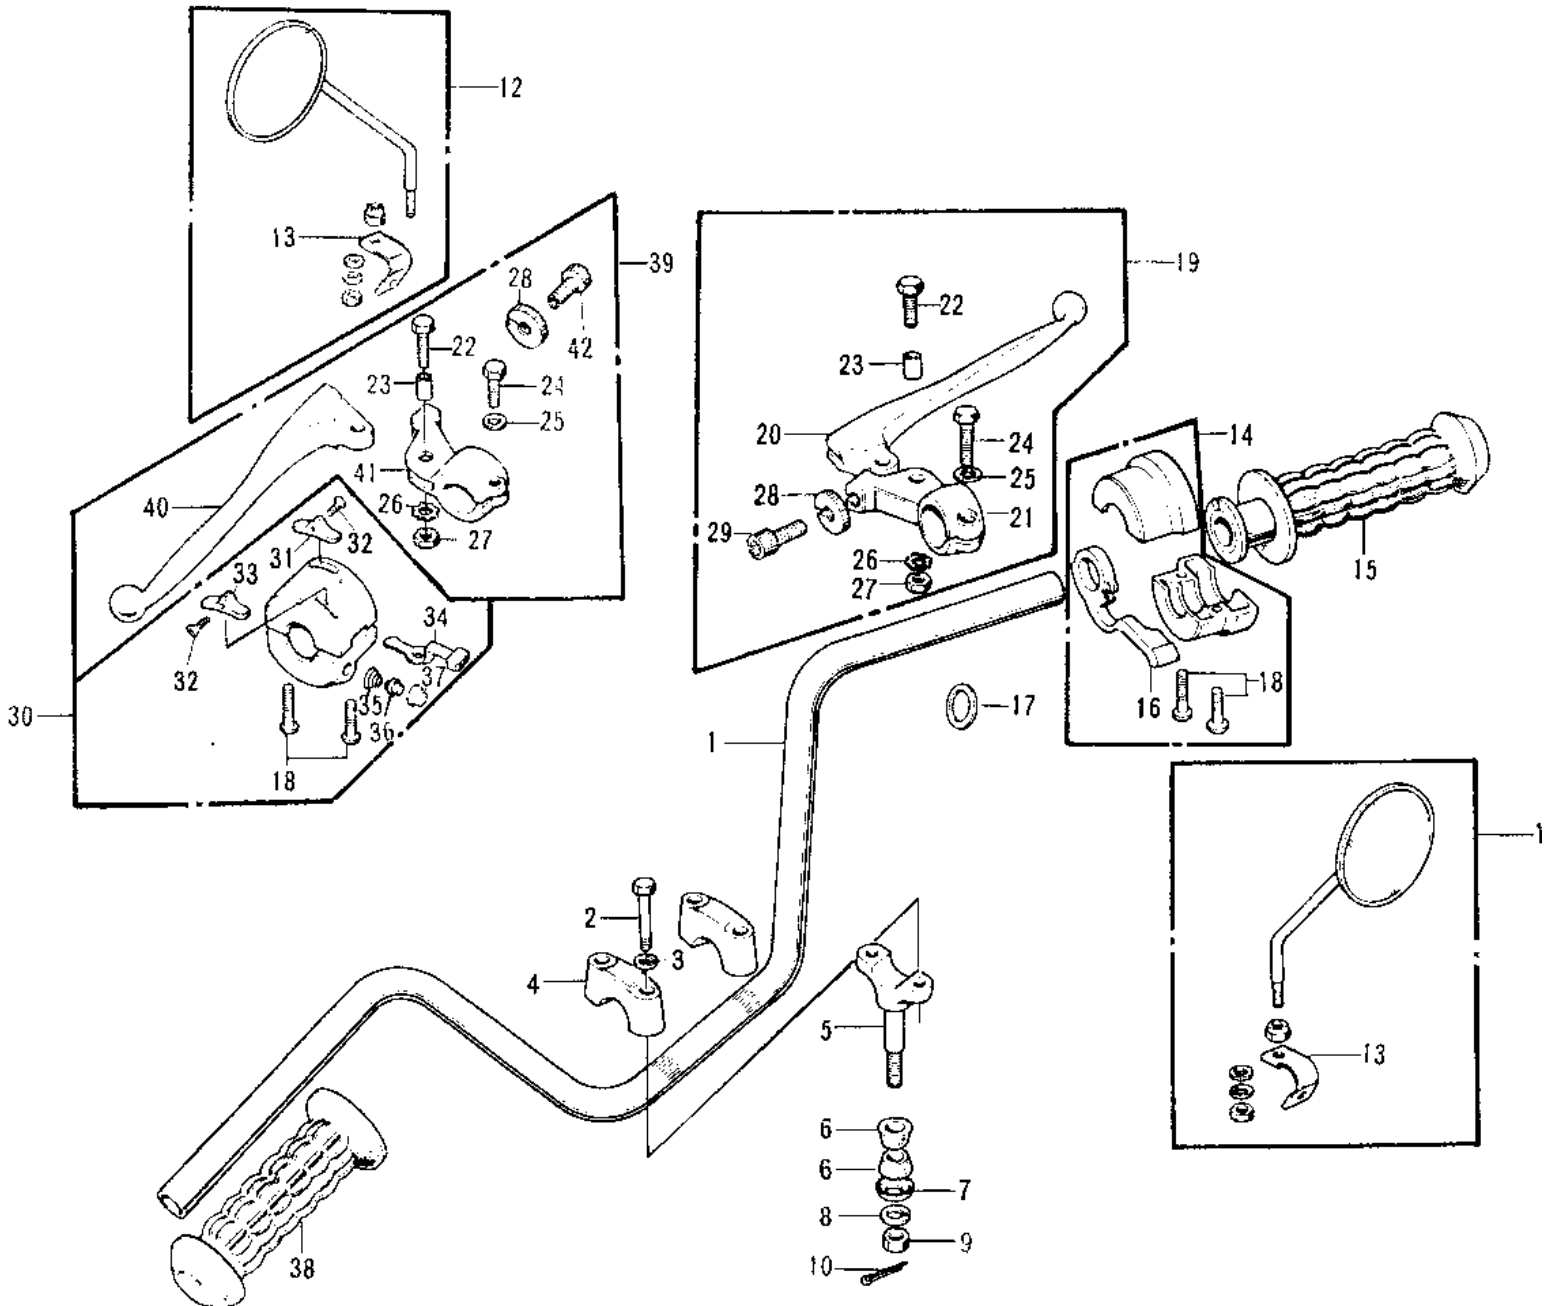

1974 Mach I PARTS DIAGRAM

HANDLEBAR (S1-A)

1974 Mach I PARTS LIST

HANDLEBAR (S1-A)

ITEM NAME	PART NUMBER	QUANTITY
HANDLEBAR (Ref # 1)	46003-030	
BOLT 8X38 (Ref # 2)	92001-1405	
BOLT 8X38 (Ref # 2)	92001-1405	
WASHER SPRING 8MM (Ref # 3)	461F0800	
HOLDER-HANDLEBAR (Ref # 4)	46012-008	
HOLDER-HANDLEBAR LOW (Ref # 5)	46012-010	
DAMPER RUBBER HANDLE (Ref # 6)	92075-039	
CAP HANDLEBAR HOLDER (Ref # 7)	46016-003	
WASHER SPRING 10MM (Ref # 8)	461F1000	
NUT,10MM (Ref # 9)	314B1000	
PIN,SNAP (Ref # 10)	554A0800	
REAR VIEW MIRROR R.H. (Ref # 11)	56002-024	
REAR VIEW MIRROR LH (Ref # 12)	56003-016	
BRACKET (Ref # 13)	56006-001	
CASE ASSY-R.H (Ref # 14)	46018-024	
GRIP ASSY-THROTTLE (Ref # 15)	46019-023	
LEVER-STARTER (Ref # 16)	46096-007	
WASHER,WAVE (Ref # 17)	46114-003	
SCREW PAN HEAD 5X22 (Ref # 18)	220B0522	
LEVER ASSY,FRNT BRAKE (Ref # 19)	46021-018	
LEVER FRONT BRAKE (Ref # 20)	46058-004	
HOLDER,FR BRAKE LEVER (Ref # 21)	46060-008	
BOLT HEX HEAD 5X20 (Ref # 22)	92007-020	
COLLAR LEVER (Ref # 23)	46059-011	
BOLT HEX HEAD 6X25 (Ref # 24)	110N0625	
WASHER PLAIN 6MM (Ref # 25)	410B0600	
WASHER LOCK 5MM (Ref # 26)	464H0500	
NUT 5MM (Ref # 27)	312B0500	
NUT-LOCK (Ref # 28)	46056-005	

1974 Mach I PARTS LIST

HANDLEBAR (S1-A)

ITEM NAME	PART NUMBER	QUANTITY
SCREW CABLE ADJUST (Ref # 29)	46055-003	
CASE ASSY-L.H (Ref # 30)	46091-005	
KNOB-L.H SWITCH,B (Ref # 31)	46044-008	
SCREW CNTSNK HD 3X8 (Ref # 32)	221B0308A	
KNOB-L.H SWITCH (Ref # 33)	46044-011	
KNOB-SWITCH (Ref # 34)	46044-007	
SWITCH ASSY,HORN BUTN (Ref # 35)	27010-1009	
SWITCH ASSY,HORN BUTN (Ref # 36)	27010-1009	
SWITCH ASSY,HORN BUTN (Ref # 37)	27010-1009	
SWITCH ASSY,HORN BUTN (Ref # 37)	27010-1009	
RUBBER-L.H GRIP (Ref # 38)	46075-017	
LEVER ASSY-CLUTCH (Ref # 39)	46076-026	
LEVER-CLUTCH (Ref # 40)	46092-015	
HOLDER,CLUTCH LEVER (Ref # 41)	46094-010	
SCREW ADJUST (Ref # 42)	46055-006	