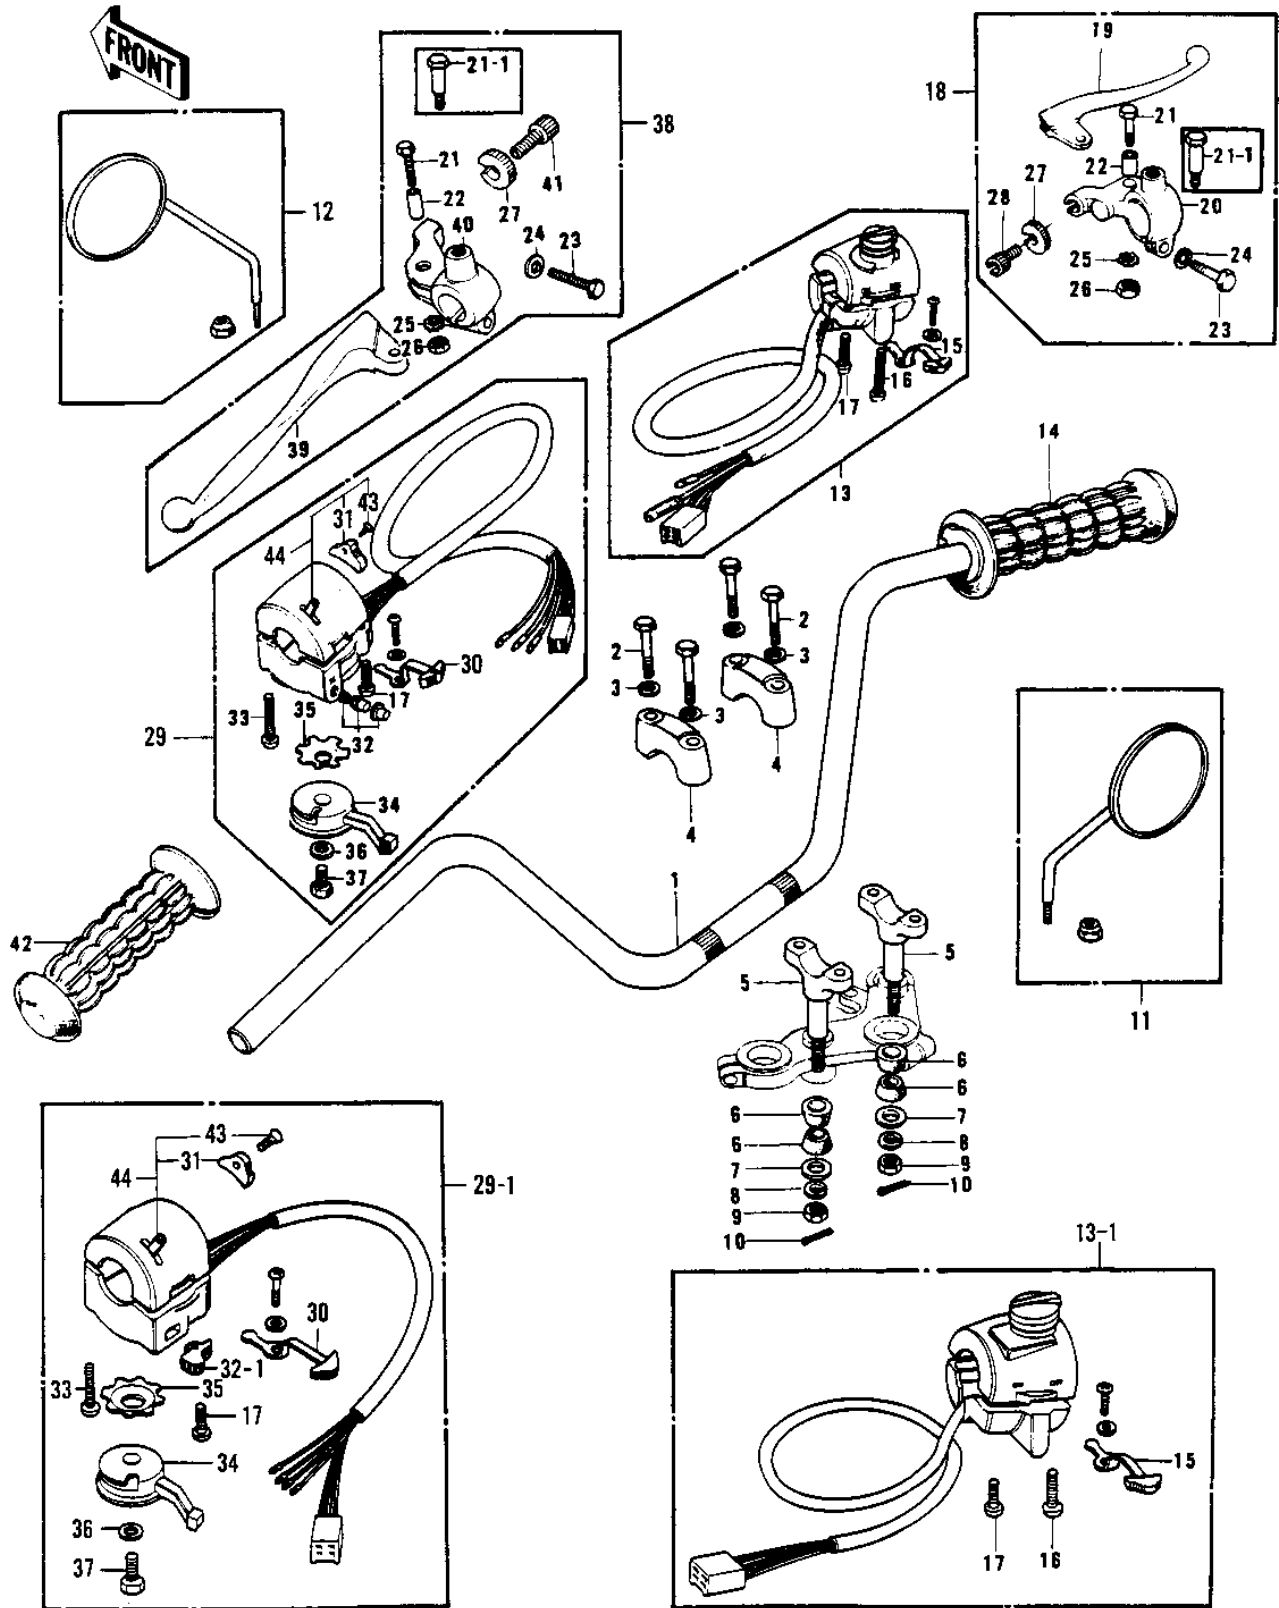

1974 Mach I PARTS DIAGRAM

HANDLEBAR (S1-B/C,KH250-A5)