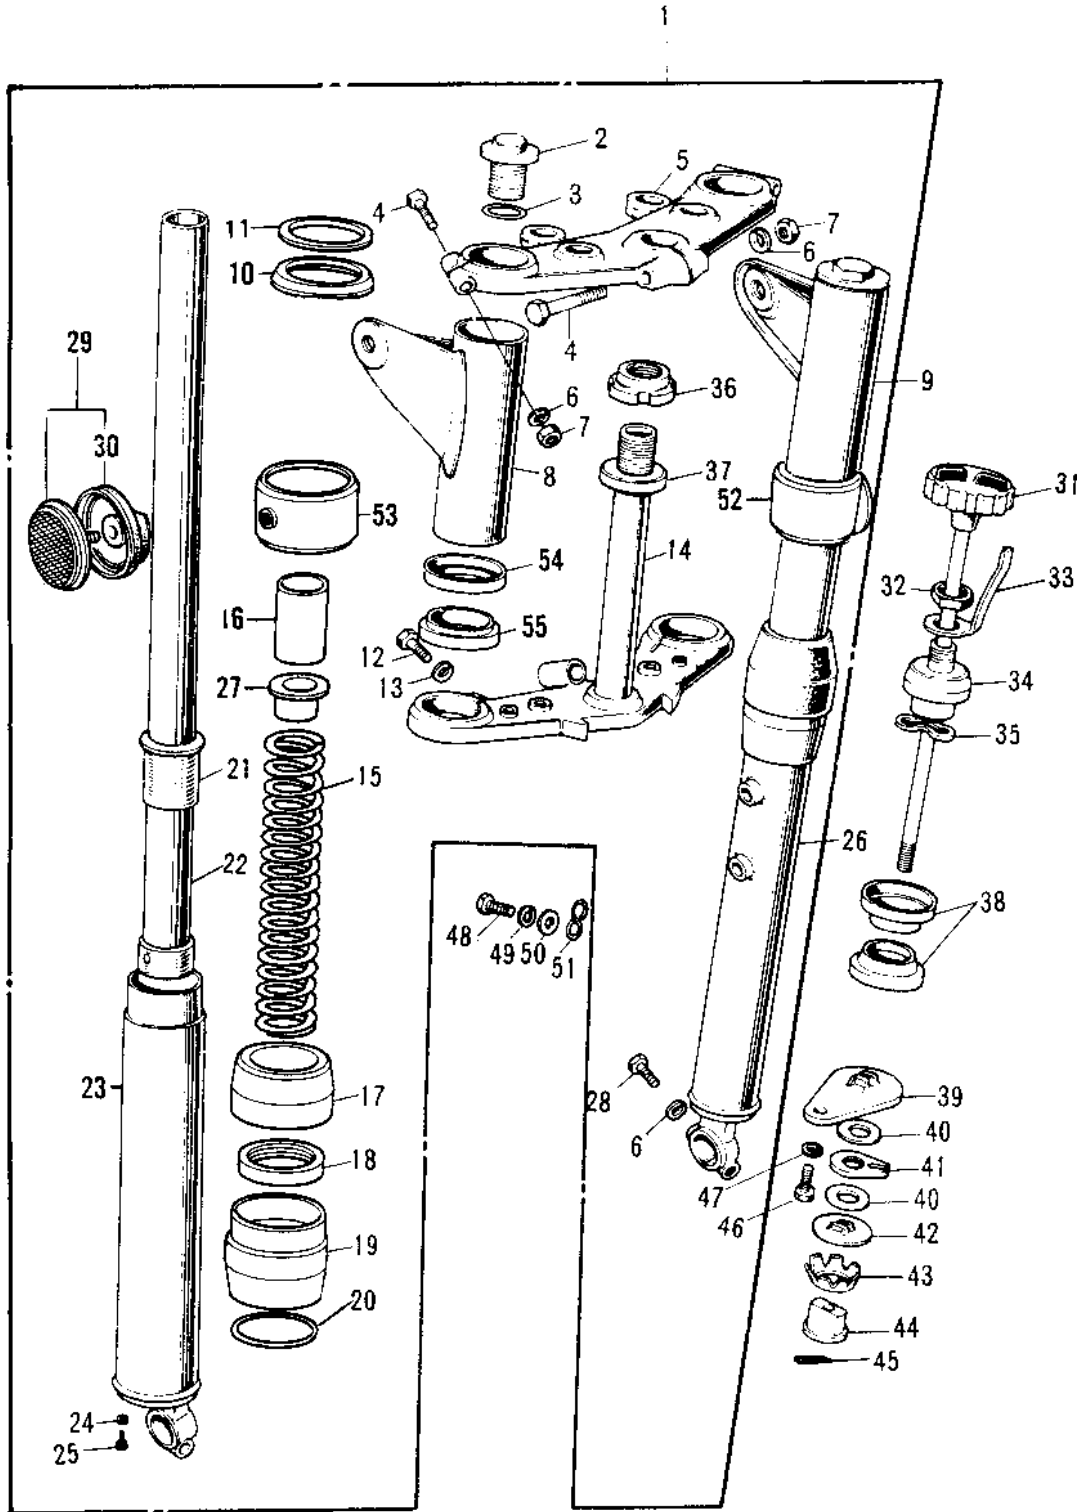

# 1976 KH250-A5 PARTS DIAGRAM

FRONT FORK (S1-A/B)

## 1976 KH250-A5 PARTS LIST

### FRONT FORK (S1-A/B)

ITEM NAME	PART NUMBER	QUANTITY
FORK-FRONT,BLACK (Ref # 1)	44001-104-21	
BOLT-FORK FITTING (Ref # 2)	44041-037	
'O' RING FORK TOP (Ref # 3)	44046-015	
BOLT-HEX HEAD,8X55 (Ref # 4)	44041-038	
HEAD,STEERING STEM (Ref # 5)	44039-052	
WASHER SPRING 8MM (Ref # 6)	461F0800	
NUT,8MM (Ref # 7)	311B0800	
COVER,L.H FORK,F.BLK (Ref # 8)	44033-054-21	
COVER,R.H FORK,F.BLK (Ref # 9)	44034-054-21	
WASHER,FORK COVER (Ref # 10)	44043-047	
GASKET,FORK COVER (Ref # 11)	44045-039	
BOLT,HEX HEAD 10X35 (Ref # 12)	92001-1252	
WASHER SPRING 10MM (Ref # 13)	461F1000	
STEM,STEERING (Ref # 14)	44037-059	
SPRING-FORK (Ref # 15)	44026-038	
SPACER-FORK SPRG GIDE (Ref # 16)	44028-022	
DUST SHIELD (Ref # 17)	44010-017	
OIL SEAL,FORK (Ref # 18)	44009-020	
NUT FORK OUTER TUBE (Ref # 19)	44007-015	
'O' RING OUTER TUBE (Ref # 20)	44046-016	
GUIDE FORK INNER TUBE (Ref # 21)	44015-011	
TUBE-FORK INNER (Ref # 22)	44013-031	
TUBE,LH,FORK OUTER (Ref # 23)	44005-039	
GASKET FORK DRAIN PLG (Ref # 24)	44045-002	
SCREW PAN HEAD 4X8 (Ref # 25)	220B0408	
TUBE,RH,FORK OUTER (Ref # 26)	44006-037	
GUIDE-FORK SPRING (Ref # 27)	44029-019	
BOLT FRNT AXLE PINCH (Ref # 28)	44041-017	
REFLECTOR,REFLEX,FRNT (Ref # 29)	28001-029	