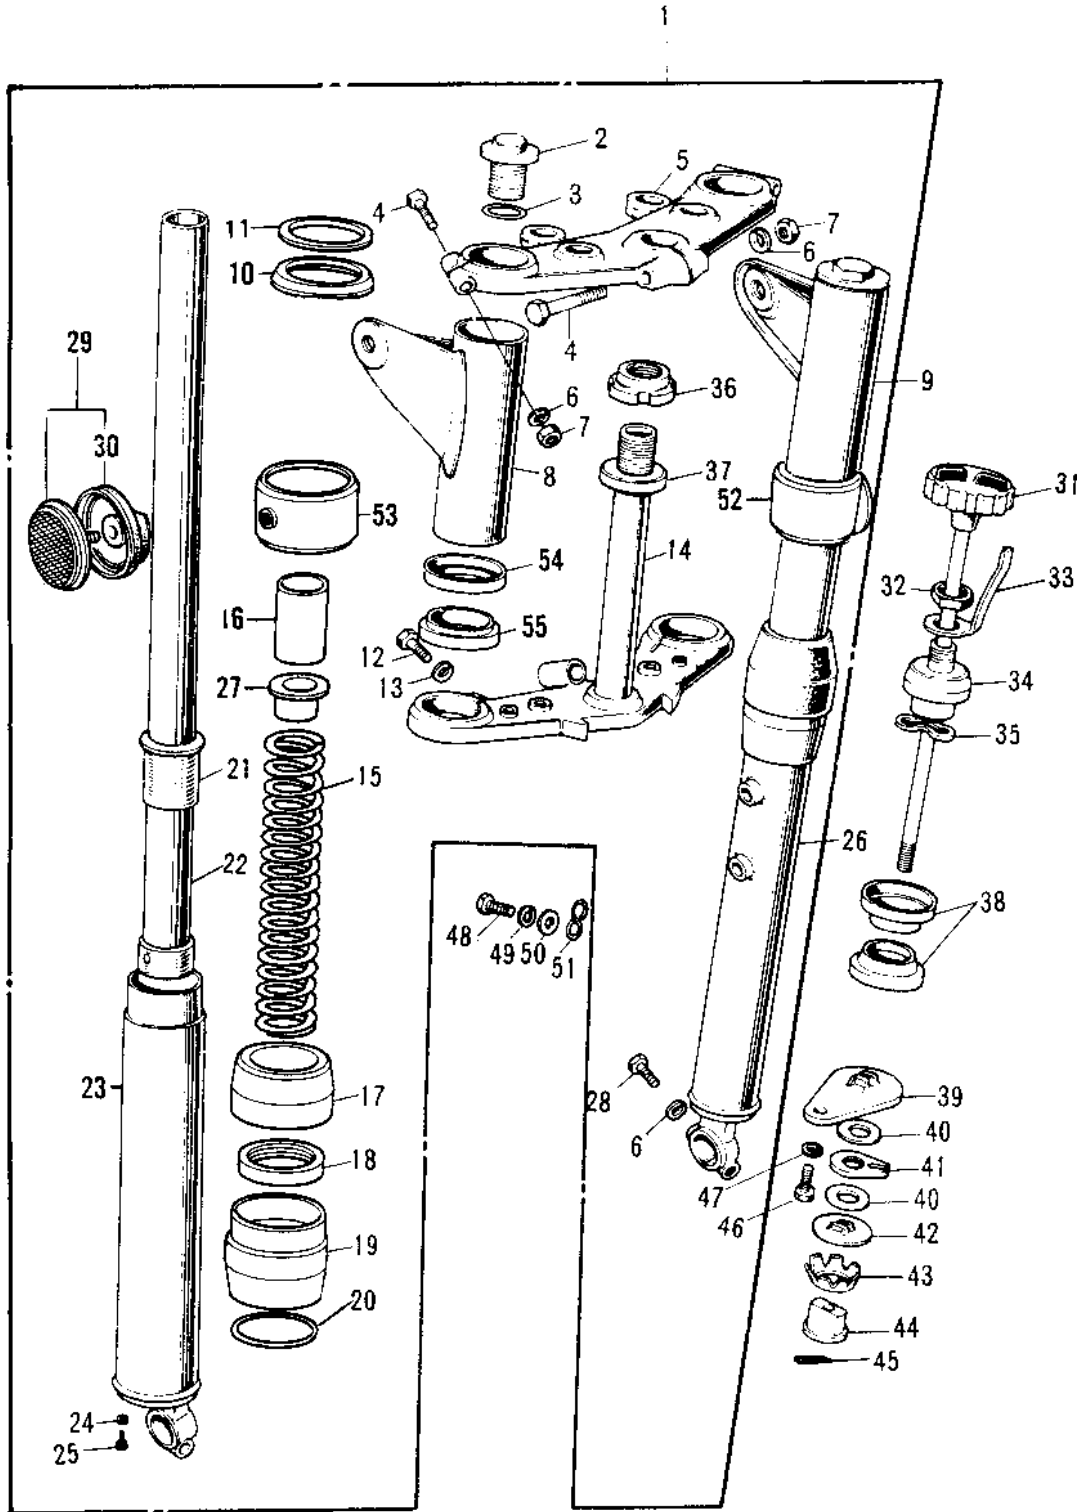

# 1974 Mach I PARTS DIAGRAM

FRONT FORK (S1-A/B)

# 1974 Mach I PARTS LIST

## FRONT FORK (S1-A/B)

ITEM NAME	PART NUMBER	QUANTITY
FORK-FRONT,BLACK (Ref # 1)	44001-104-21	
BOLT-FORK FITTING (Ref # 2)	44041-037	
'O' RING FORK TOP (Ref # 3)	44046-015	
BOLT-HEX HEAD,8X55 (Ref # 4)	44041-038	
HEAD,STEERING STEM (Ref # 5)	44039-052	
WASHER SPRING 8MM (Ref # 6)	461F0800	
NUT,8MM (Ref # 7)	311B0800	
COVER,L.H FORK,F.BLK (Ref # 8)	44033-054-21	
COVER,R.H FORK,F.BLK (Ref # 9)	44034-054-21	
WASHER,FORK COVER (Ref # 10)	44043-047	
GASKET,FORK COVER (Ref # 11)	44045-039	
BOLT,HEX HEAD 10X35 (Ref # 12)	92001-1252	
WASHER SPRING 10MM (Ref # 13)	461F1000	
STEM,STEERING (Ref # 14)	44037-059	
SPRING-FORK (Ref # 15)	44026-038	
SPACER-FORK SPRG GIDE (Ref # 16)	44028-022	
DUST SHIELD (Ref # 17)	44010-017	
OIL SEAL,FORK (Ref # 18)	44009-020	
NUT FORK OUTER TUBE (Ref # 19)	44007-015	
'O' RING OUTER TUBE (Ref # 20)	44046-016	
GUIDE FORK INNER TUBE (Ref # 21)	44015-011	
TUBE-FORK INNER (Ref # 22)	44013-031	
TUBE,LH,FORK OUTER (Ref # 23)	44005-039	
GASKET FORK DRAIN PLG (Ref # 24)	44045-002	
SCREW PAN HEAD 4X8 (Ref # 25)	220B0408	
TUBE,RH,FORK OUTER (Ref # 26)	44006-037	
GUIDE-FORK SPRING (Ref # 27)	44029-019	
BOLT FRNT AXLE PINCH (Ref # 28)	44041-017	
REFLECTOR,REFLEX,FRNT (Ref # 29)	28001-029	