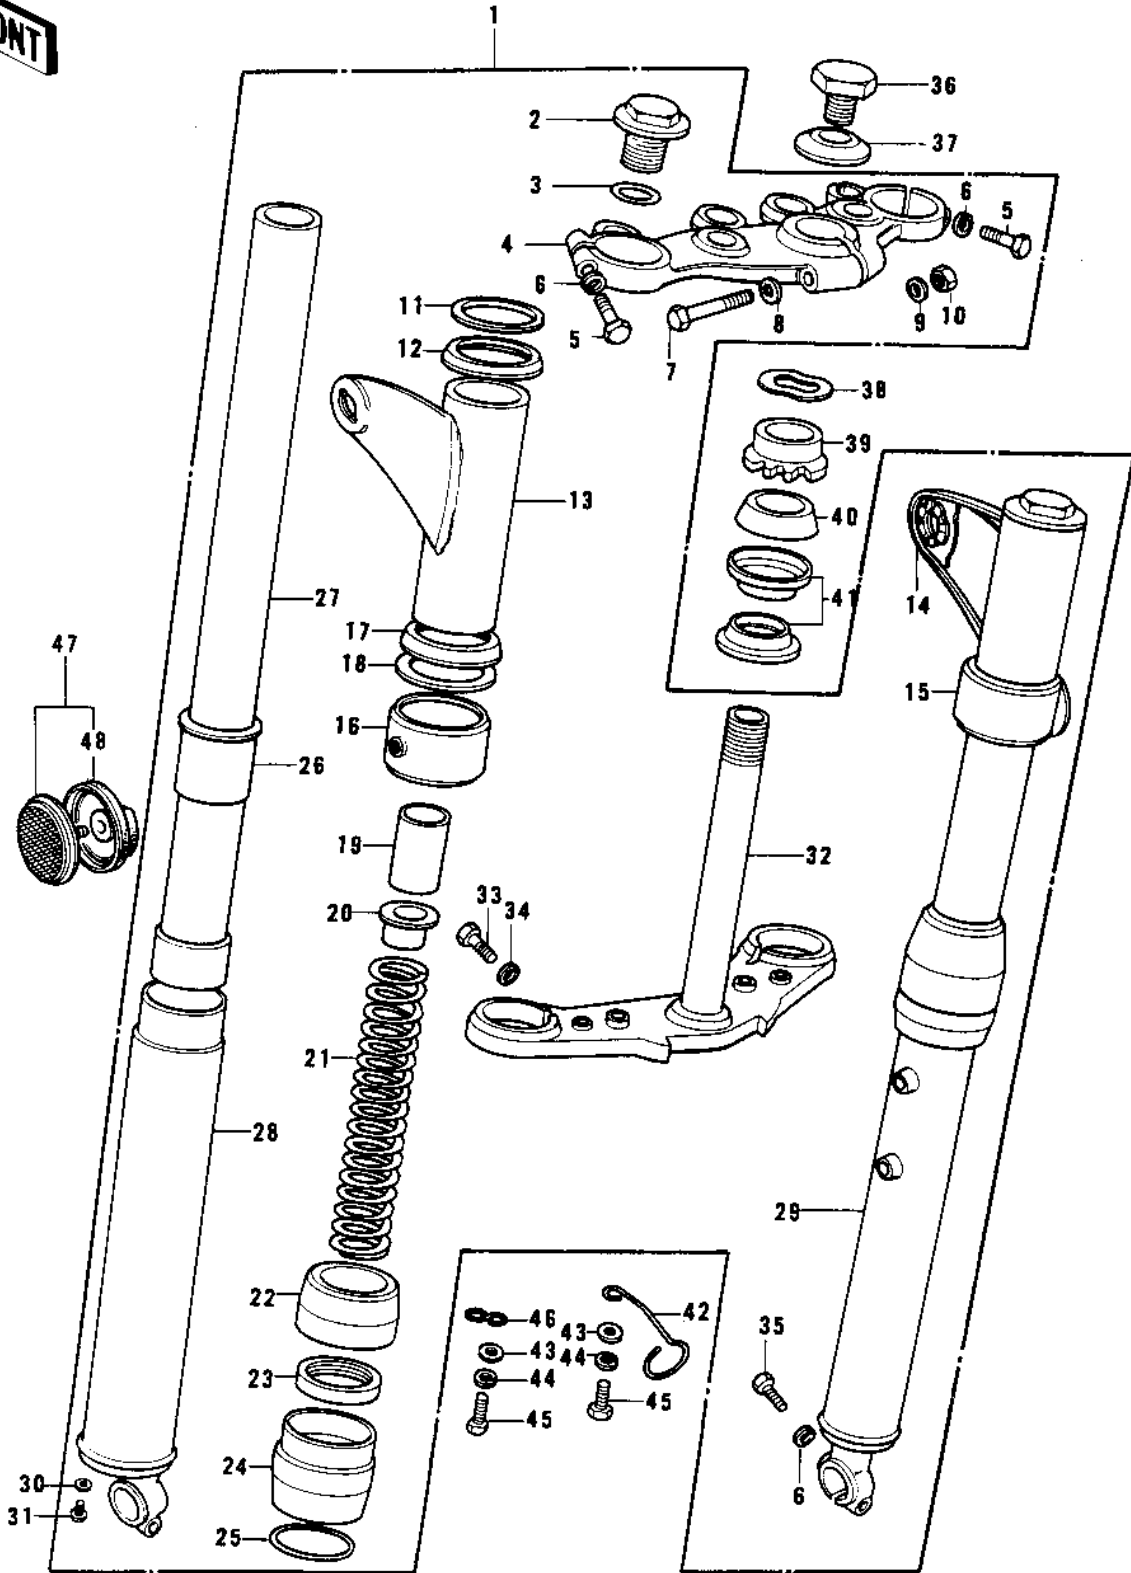

1973 Mach I PARTS DIAGRAM

FRONT FORK (S1-C,KH250-A5)