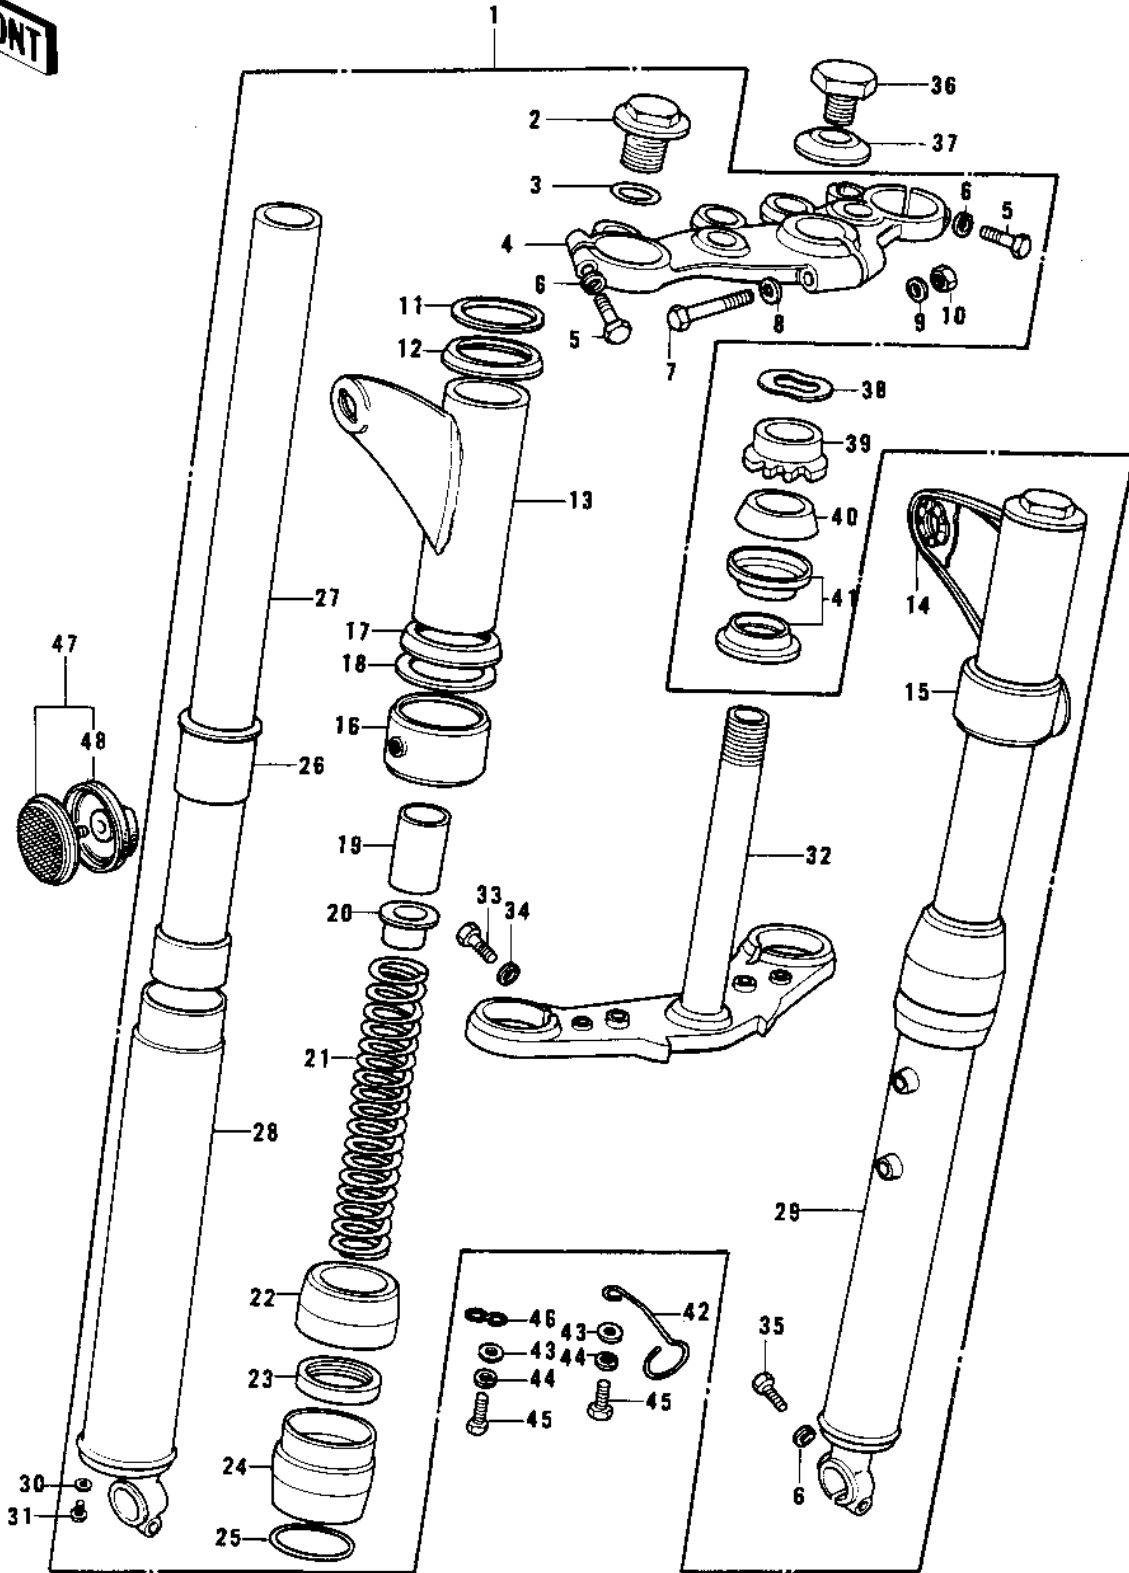

1974 Mach I PARTS DIAGRAM

FRONT FORK (S1-C,KH250-A5)