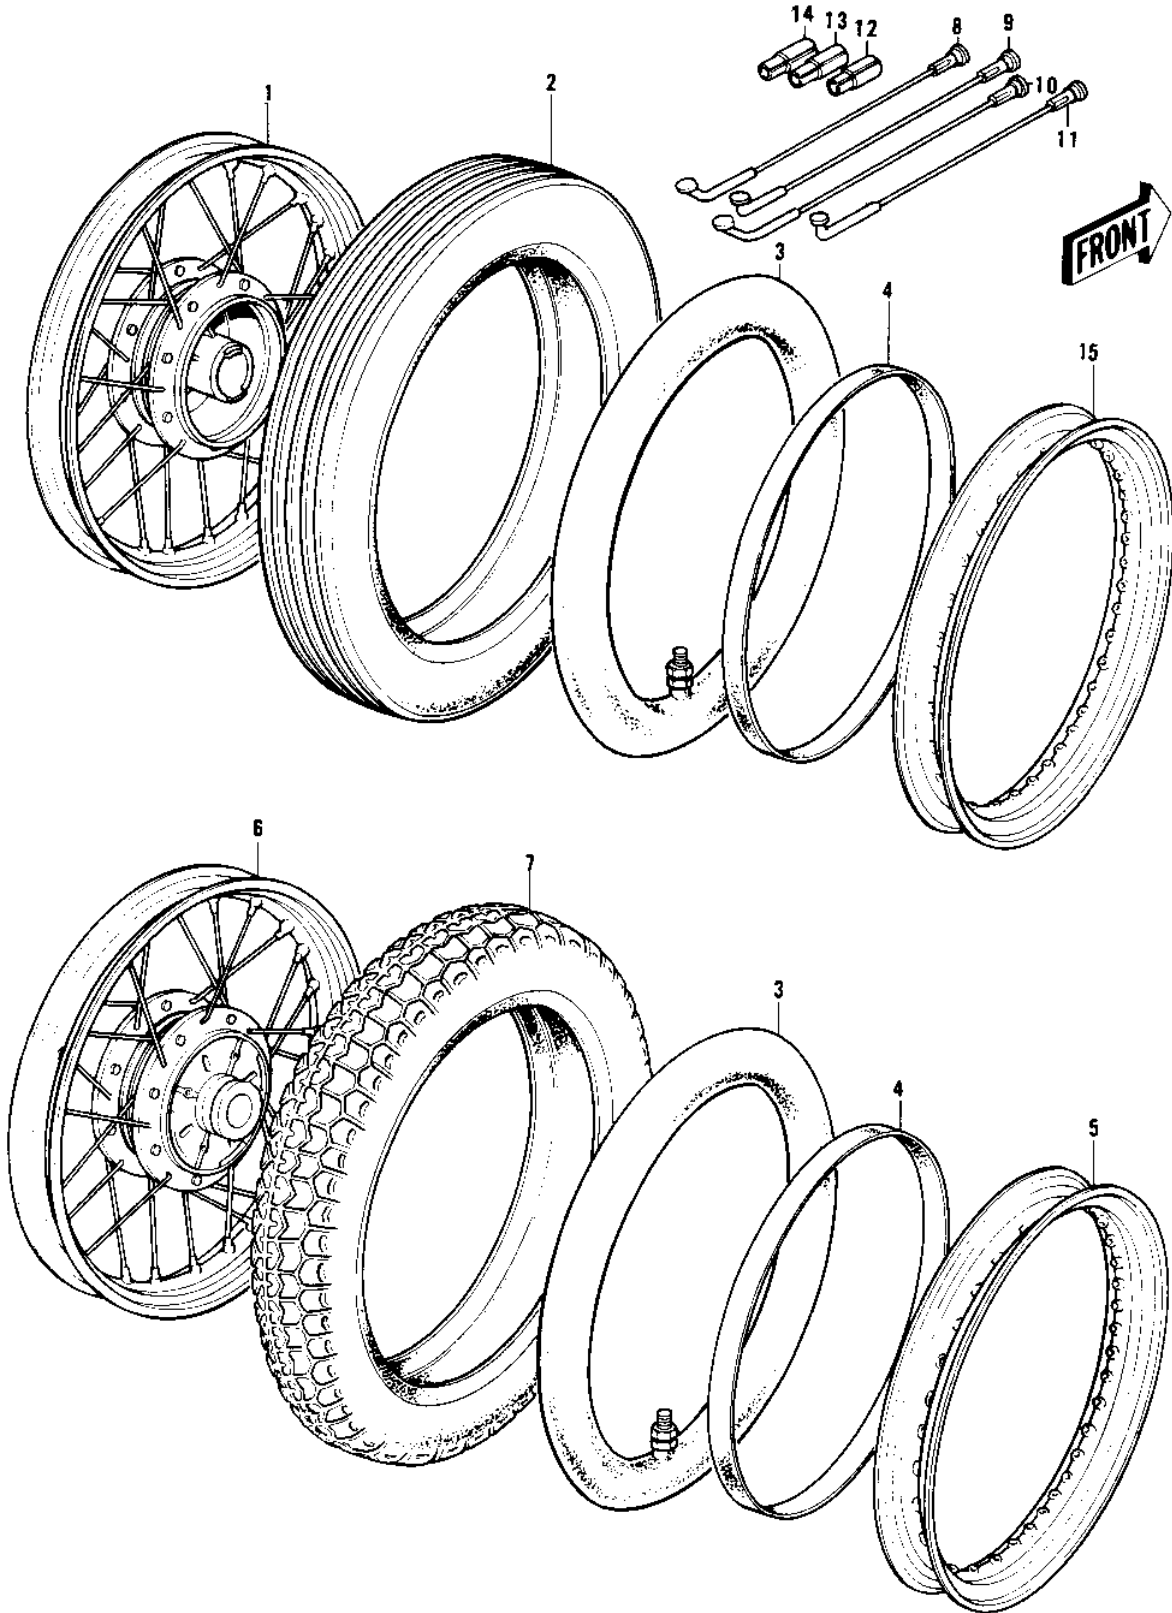

1976 KH250-A5 PARTS DIAGRAM

WHEELS/TIRES

1976 KH250-A5 PARTS LIST

WHEELS/TIRES

ITEM NAME	PART NUMBER	QUANTITY
WHEEL ASSY FRONT (Ref # 1)	41074-011	
FRONT WHEEL ASSY (Ref # 1)	41074-044	
UNAVAILABLE IN PRICE BOOK (Ref # 2)	41014-025	
UNAVAILABLE IN PRICE BOOK (Ref # 2)	41013-013	
TIRE 325S-18 Y984C F (Ref # 2)	41002-1011	
TUBE 300/325/360-18 (Ref # 3)	41022-028	
BAND,RIM,4.00/5.10-18 (Ref # 4)	41023-1006	
BAND,RIM,4.00/5.10-18 (Ref # 4)	41023-1006	
RIM,1.85BX18W (Ref # 5)	41025-053	
WHEEL ASSY-REAR (Ref # 6)	42048-017	
UNAVAILABLE IN PRICE BOOK (Ref # 7)	41014-024	
TIRE 350S-18 Y987C R (Ref # 7)	41002-1012	
SPOKE-ASY,FR INNER (Ref # 8)	41027-045	
SPOKE-ASY,FR OUTER (Ref # 9)	41028-044	
SPOKE-ASY,RR INNER (Ref # 10)	41027-046	
SPOKE-ASY,RR OUTER (Ref # 11)	41028-045	
WEIGHT,BALANCE,10G (Ref # 12)	41075-1007	
WEIGHT,BALANCE,10G (Ref # 12)	41075-1007	
WEIGHT,BALANCE,20G (Ref # 13)	41075-1008	
WEIGHT,BALANCE,20G (Ref # 13)	41075-1008	
WEIGHT,BALANCE,30G (Ref # 14)	41075-1009	
WEIGHT,BALANCE,30G (Ref # 14)	41075-1009	
RIM,1.60AX18 (Ref # 15)	41025-052	
RIM,1.85BX18W (Ref # 15)	41025-053	