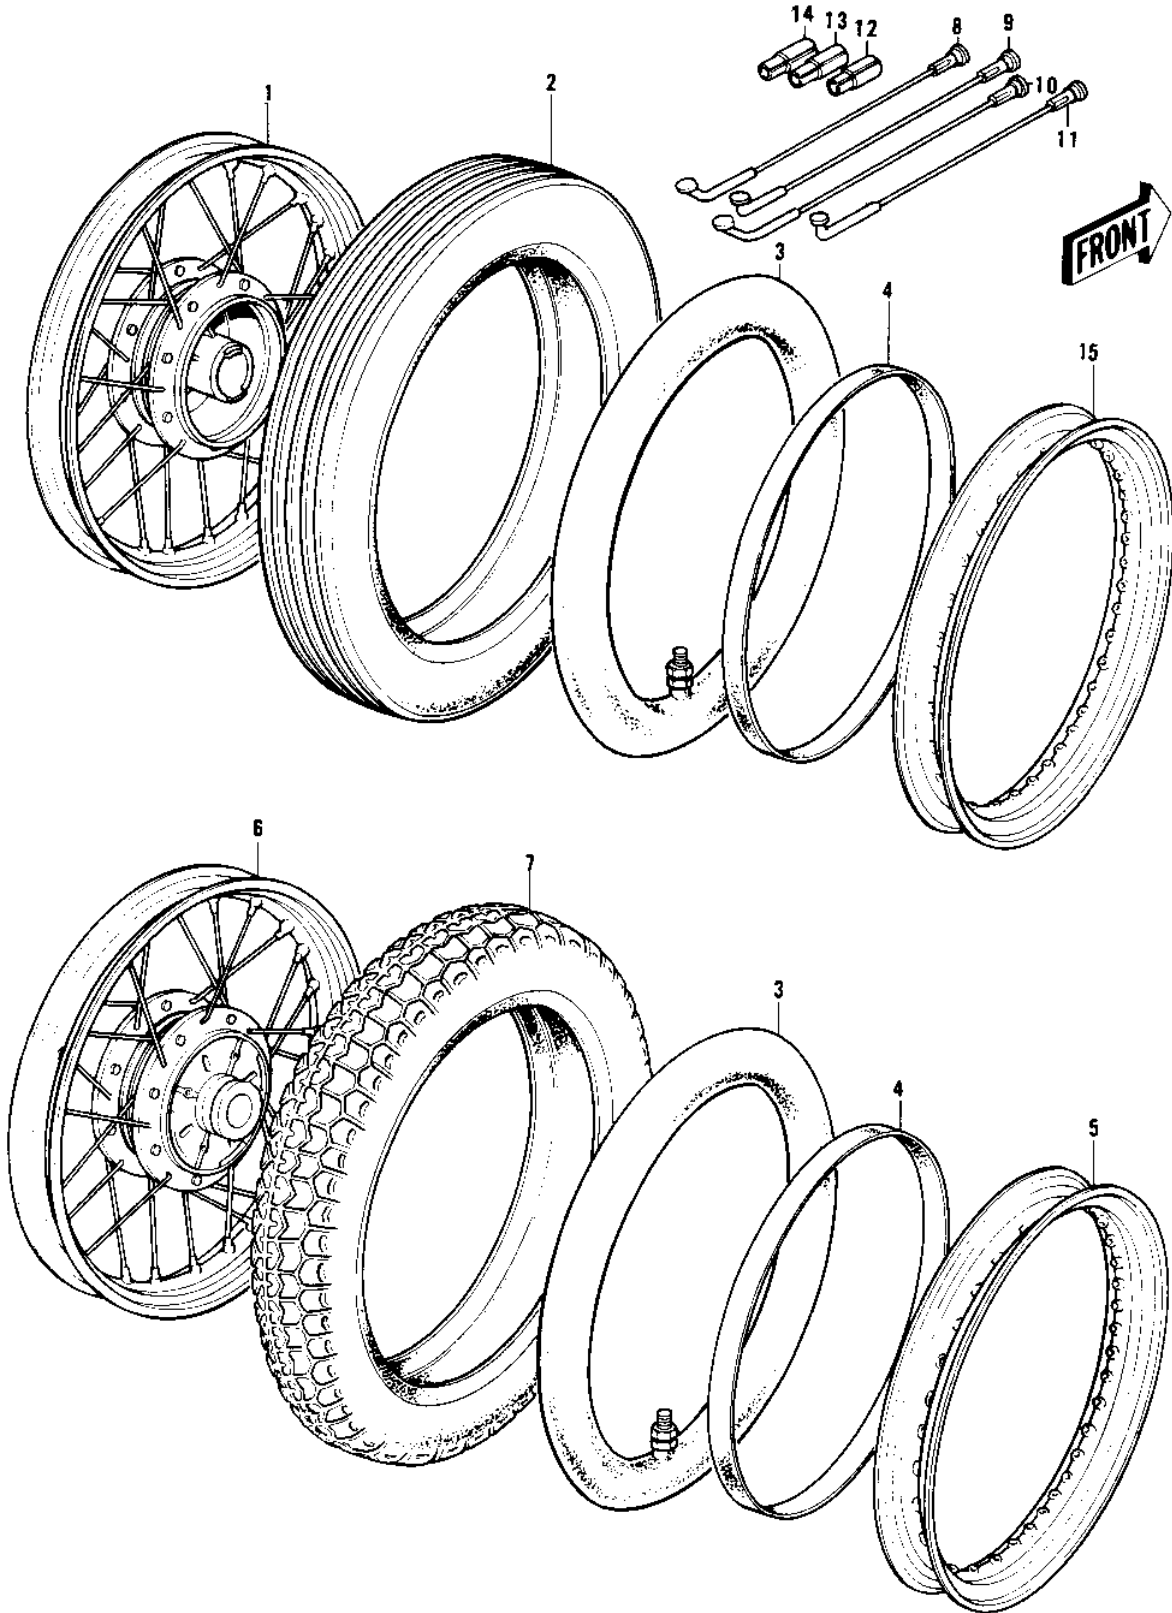

1973 Mach I PARTS DIAGRAM

WHEELS/TIRES

1973 Mach I PARTS LIST

WHEELS/TIRES

ITEM NAME	PART NUMBER	QUANTITY
WHEEL ASSY FRONT (Ref # 1)	41074-011	1
FRONT WHEEL ASSY (Ref # 1)	41074-044	1
UNAVAILABLE IN PRICE BOOK (Ref # 2)	41014-025	1
UNAVAILABLE IN PRICE BOOK (Ref # 2)	41013-013	1
TIRE 325S-18 Y984C F (Ref # 2)	41002-1011	1
TUBE 300/325/360-18 (Ref # 3)	41022-028	2
BAND,RIM,4.00/5.10-18 (Ref # 4)	41023-1006	2
BAND,RIM,4.00/5.10-18 (Ref # 4)	41023-1006	2
RIM,1.85BX18W (Ref # 5)	41025-053	1
WHEEL ASSY-REAR (Ref # 6)	42048-017	1
UNAVAILABLE IN PRICE BOOK (Ref # 7)	41014-024	1
TIRE 350S-18 Y987C R (Ref # 7)	41002-1012	1
SPOKE-ASY,FR INNER (Ref # 8)	41027-045	20
SPOKE-ASY,FR OUTER (Ref # 9)	41028-044	20
SPOKE-ASY,RR INNER (Ref # 10)	41027-046	20
SPOKE-ASY,RR OUTER (Ref # 11)	41028-045	20
WEIGHT,BALANCE,10G (Ref # 12)	41075-1007	AR
WEIGHT,BALANCE,10G (Ref # 12)	41075-1007	AL
WEIGHT,BALANCE,20G (Ref # 13)	41075-1008	AR
WEIGHT,BALANCE,20G (Ref # 13)	41075-1008	AL
WEIGHT,BALANCE,30G (Ref # 14)	41075-1009	AR
WEIGHT,BALANCE,30G (Ref # 14)	41075-1009	AL
RIM,1.60AX18 (Ref # 15)	41025-052	1
RIM,1.85BX18W (Ref # 15)	41025-053	1