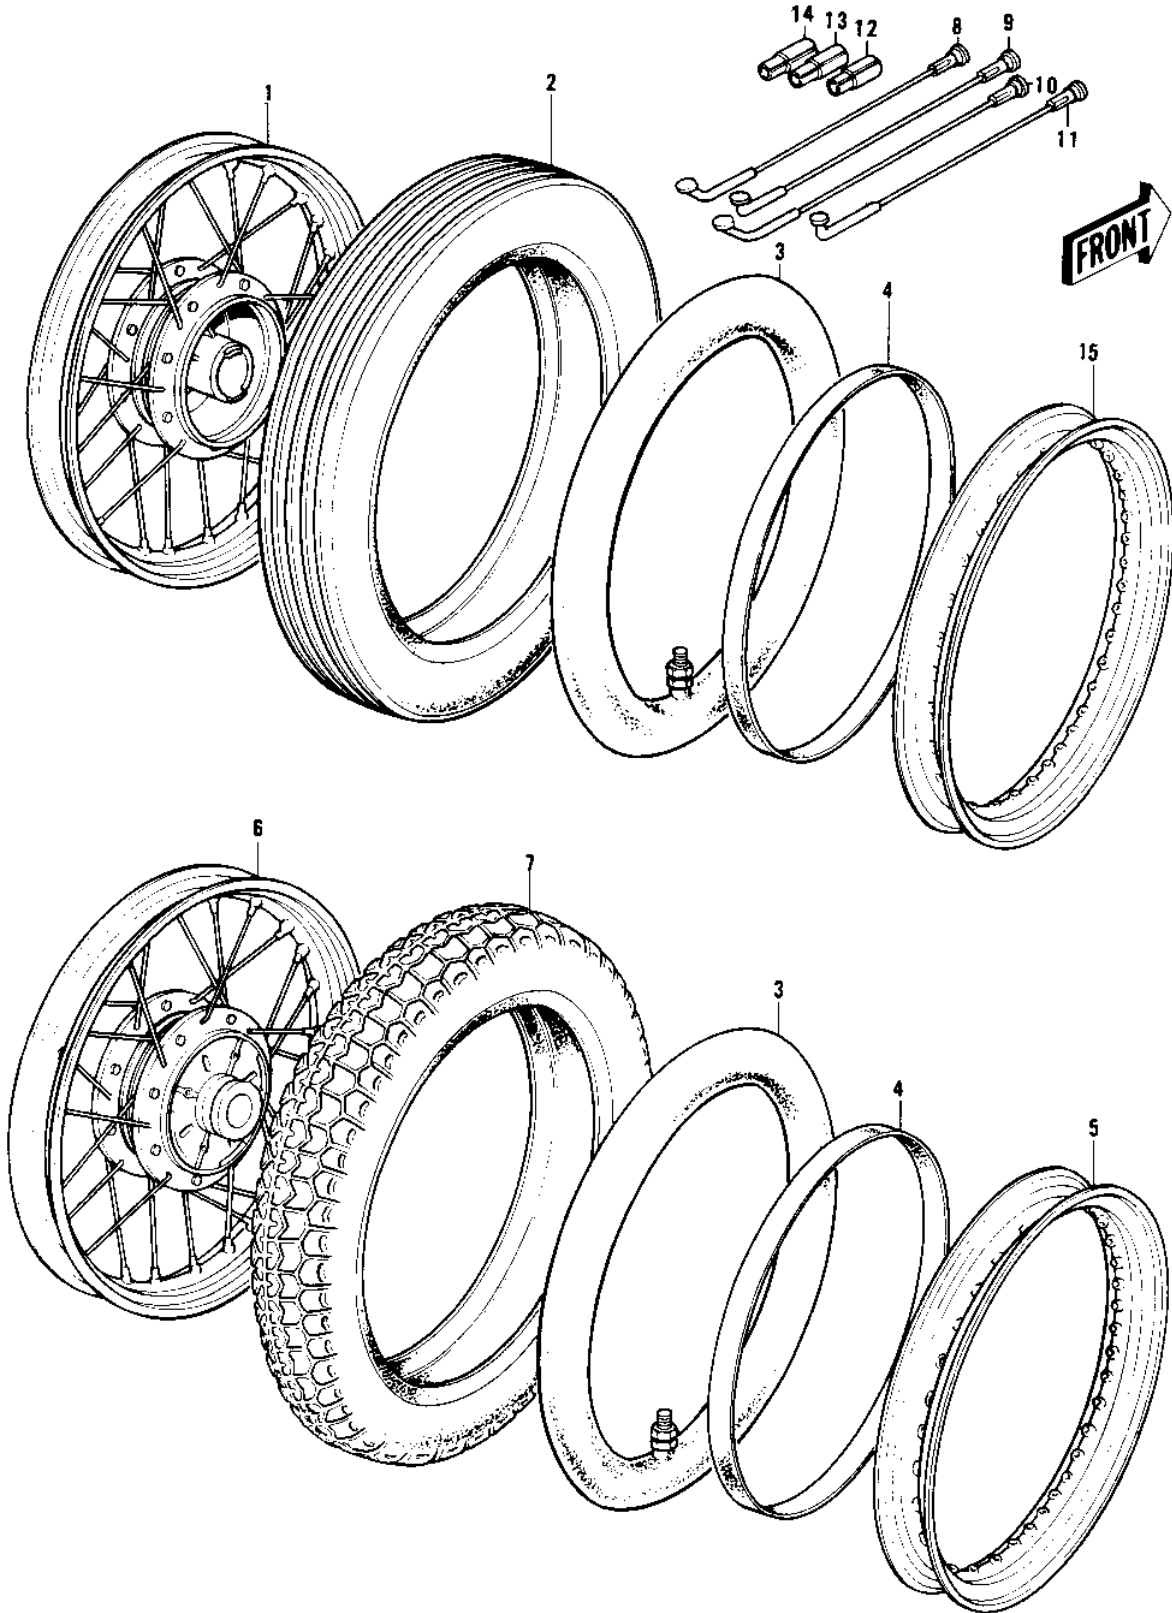

# 1974 Mach I PARTS DIAGRAM

WHEELS/TIRES

# 1974 Mach I PARTS LIST

## WHEELS/TIRES

ITEM NAME	PART NUMBER	QUANTITY
WHEEL ASSY FRONT (Ref # 1)	41074-011	
FRONT WHEEL ASSY (Ref # 1)	41074-044	
UNAVAILABLE IN PRICE BOOK (Ref # 2)	41014-025	
UNAVAILABLE IN PRICE BOOK (Ref # 2)	41013-013	
TIRE 325S-18 Y984C F (Ref # 2)	41002-1011	
TUBE 300/325/360-18 (Ref # 3)	41022-028	
BAND,RIM,4.00/5.10-18 (Ref # 4)	41023-1006	
BAND,RIM,4.00/5.10-18 (Ref # 4)	41023-1006	
RIM,1.85BX18W (Ref # 5)	41025-053	
WHEEL ASSY-REAR (Ref # 6)	42048-017	
UNAVAILABLE IN PRICE BOOK (Ref # 7)	41014-024	
TIRE 350S-18 Y987C R (Ref # 7)	41002-1012	
SPOKE-ASY,FR INNER (Ref # 8)	41027-045	
SPOKE-ASY,FR OUTER (Ref # 9)	41028-044	
SPOKE-ASY,RR INNER (Ref # 10)	41027-046	
SPOKE-ASY,RR OUTER (Ref # 11)	41028-045	
WEIGHT,BALANCE,10G (Ref # 12)	41075-1007	
WEIGHT,BALANCE,10G (Ref # 12)	41075-1007	
WEIGHT,BALANCE,20G (Ref # 13)	41075-1008	
WEIGHT,BALANCE,20G (Ref # 13)	41075-1008	
WEIGHT,BALANCE,30G (Ref # 14)	41075-1009	
WEIGHT,BALANCE,30G (Ref # 14)	41075-1009	
RIM,1.60AX18 (Ref # 15)	41025-052	
RIM,1.85BX18W (Ref # 15)	41025-053	