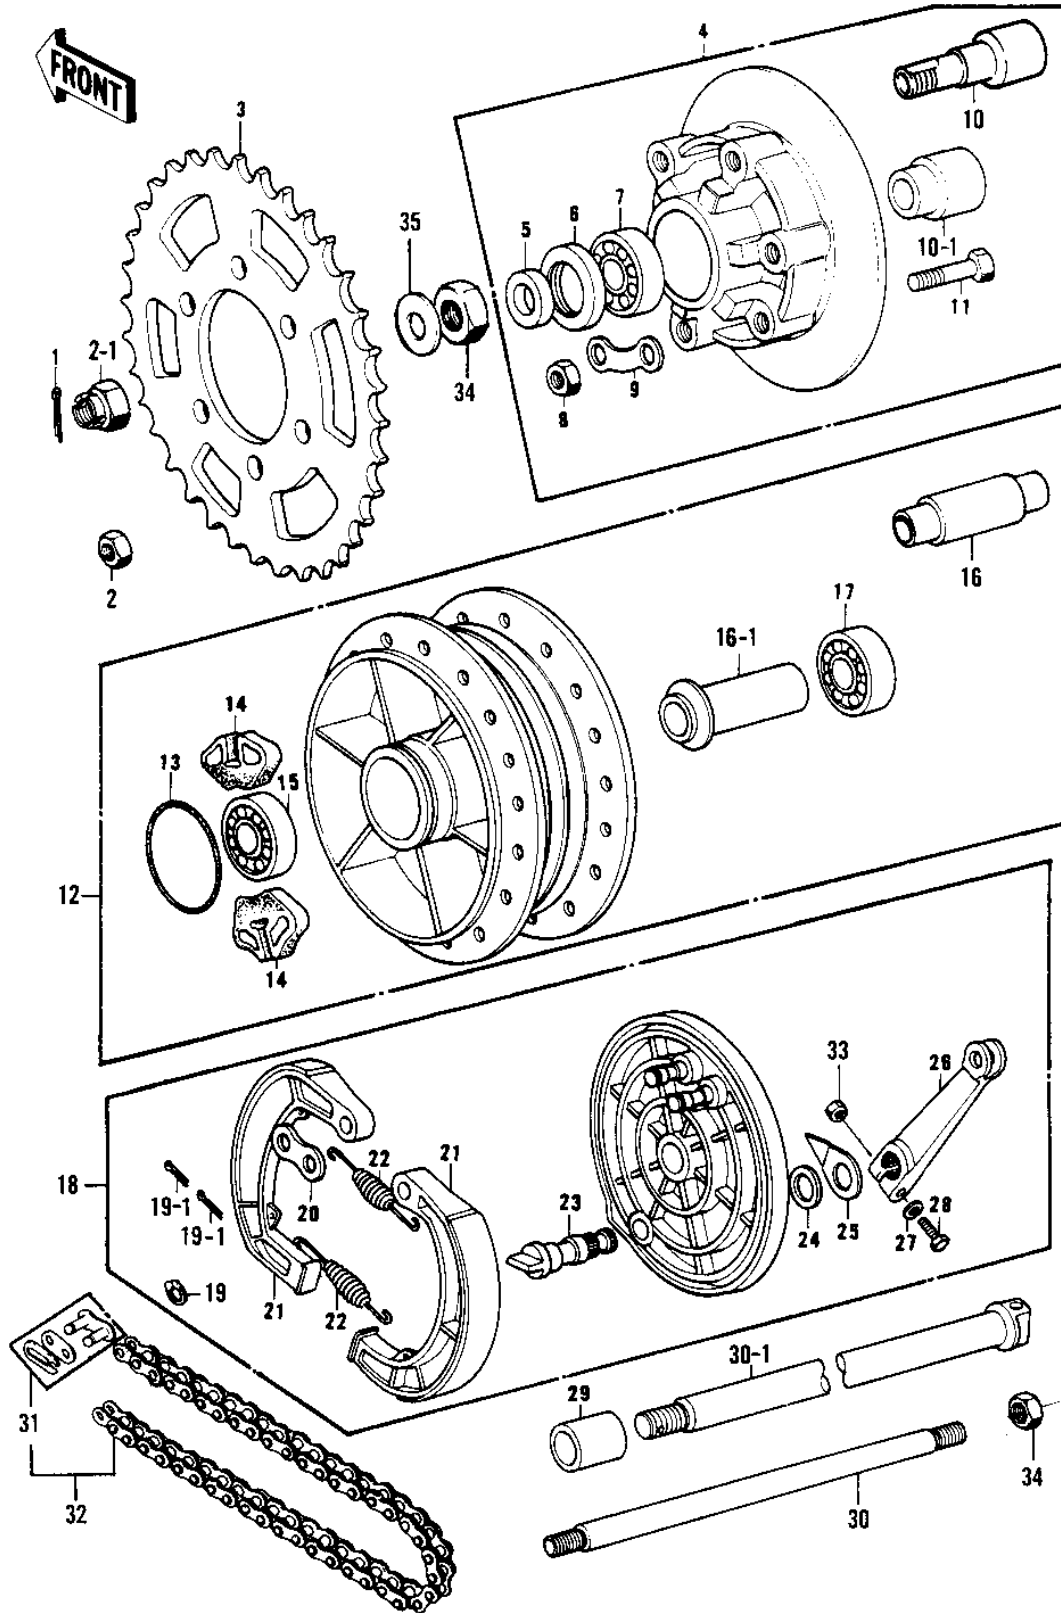

1974 Mach I PARTS DIAGRAM

REAR HUB/BRAKE/CHAIN

1974 Mach I PARTS LIST

REAR HUB/BRAKE/CHAIN

ITEM NAME	PART NUMBER	QUANTITY
PIN-COTTER,4.0X35 (Ref # 1)	550D4035	
NUT,16MM (Ref # 2)	314B1600	
NUT CASTLE,16MM (Ref # 2-1)	92015-055	
REAR SPROCKET,48T (Ref # 3)	42041-115	
REAR SPROCKET,46T (Ref # 3)	42041-103	
COUPLING ASSY,RR HUB (Ref # 4)	42008-012	
COUPLING ASSY,RR BRK (Ref # 4)	42008-020	
COLLER RR AXLE SLEEVE (Ref # 5)	42037-006	
COLLAR,REAR AXLE (Ref # 5)	42037-024	
OIL SEAL WTC35527 (Ref # 6)	92052-006	
BEARING BALL #6205 (Ref # 7)	601B6205	
NUT,10MM (Ref # 8)	314B1000	
WASHER SPROCKET LOCK (Ref # 9)	92088-005	
SLEEVE REAR AXLE (Ref # 10)	42036-006	
SLEEVE,REAR AXLE (Ref # 10-1)	42036-019	
BOLT-REAR SPROCKET (Ref # 11)	92003-087	
DRUM ASSY REAR BRAKE (Ref # 12)	42005-009	
DRUM ASY,RR BK,BUFF (Ref # 12)	42005-044-80	
"0" RING,60MM (Ref # 13)	671B2560	
DAMPER REAR HUB SHOCK (Ref # 14)	42014-008	
BEARING BALL #6205 (Ref # 15)	601B6205	
BEARING BALL #6303 (Ref # 15)	601B6303	
SPACER RR HUB BEARING (Ref # 16)	42010-008	
SPACER,RR HUB BEARING (Ref # 16-1)	42010-027	
BEARING BALL #6205Z (Ref # 17)	601B6205Z	
BEARING BALL #6303Z (Ref # 17)	601B6303Z	
PANEL-ASY,RR BRK,BUFF (Ref # 18)	42006-007-80	
PANEL-ASY,RR BRK (Ref # 18)	42006-060-80	
PANEL-ASY,RR BRK (Ref # 18)	42006-060-80	