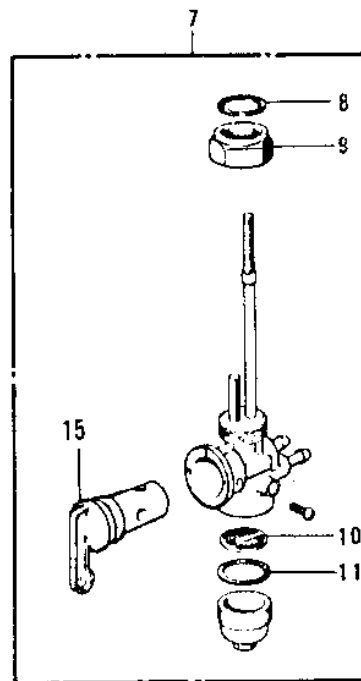

1974 Mach I PARTS DIAGRAM

FUEL TANK (S1-A)

1974 Mach I PARTS LIST

FUEL TANK (S1-A)

ITEM NAME	PART NUMBER	QUANTITY
TANK-FUEL,C.ORANGE (Ref # 1)	51001-080-91	
TANK-FUEL,C.BLUE (Ref # 1)	51001-080-93	
TANK-FUEL,C.GOLD (Ref # 1)	51001-080-94	
CAP ASSY-FUEL TANK (Ref # 2)	51049-020	
GASKET-FUEL TANK CAP (Ref # 3)	51059-008	
KEY SET,#265 (Ref # 4)	27018-016-65	
KEY SET,#279 (Ref # 4)	27018-016-79	
PIN-TANK CAP FITTING (Ref # 5)	92043-094	
BAND-FUEL TANK (Ref # 6)	92072-050	
COCK ASSY,FUEL (Ref # 7)	51023-039	
COCK ASSY,FUEL (Ref # 7)	51023-039	
GASKET-FUEL COCK JNT. (Ref # 8)	92065-081	
FUEL COCK JOINT NUT (Ref # 9)	51035-009	
STRAINER FUEL (Ref # 10)	51038-007	
GASKET FUEL COCK CUP (Ref # 11)	51037-010	
PIPE-FUEL (Ref # 12)	92059-073	
TUBE (Ref # 13)	92059-074	
CLAMP FUEL PIPE (Ref # 14)	92037-010	
FUEL COCK LEVER SET (Ref # 15)	51030-001	