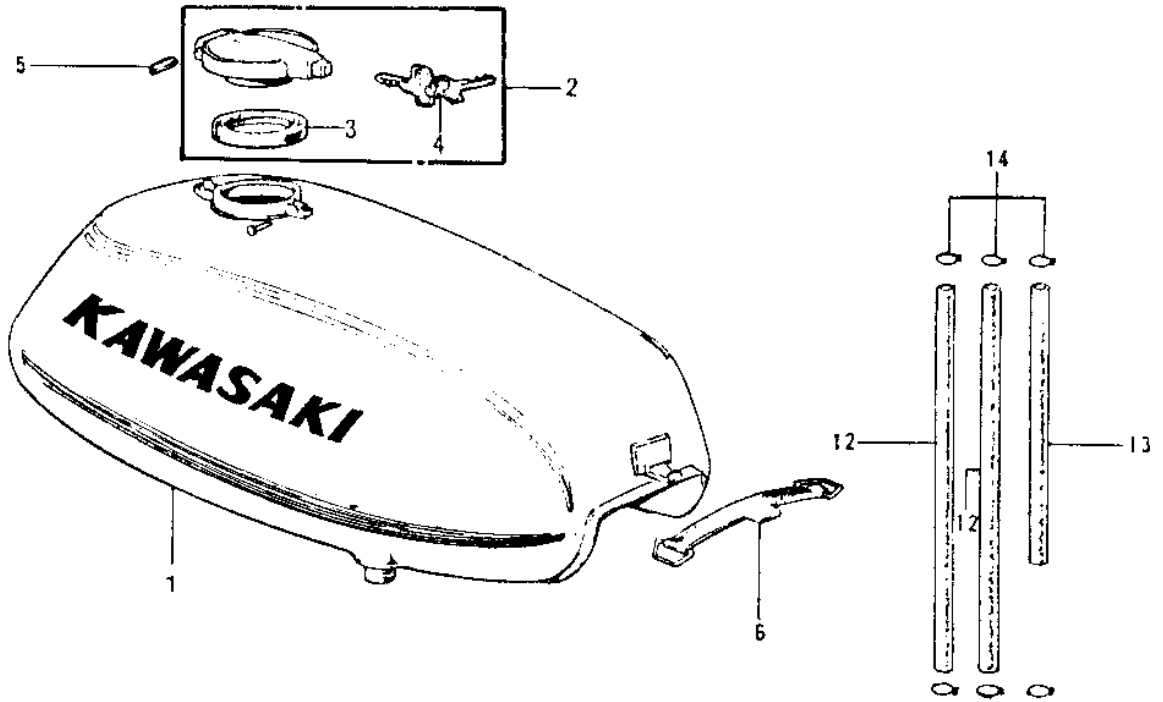

1974 Mach I PARTS DIAGRAM

FUEL TANK (S1-A)

1974 Mach I PARTS LIST

FUEL TANK (S1-A)

ITEM NAME	PART NUMBER	QUANTITY
TANK-FUEL,C.ORANGE (Ref # 1)	51001-080-91	
TANK-FUEL,C.BLUE (Ref # 1)	51001-080-93	
TANK-FUEL,C.GOLD (Ref # 1)	51001-080-94	
CAP ASSY-FUEL TANK (Ref # 2)	51049-020	
GASKET-FUEL TANK CAP (Ref # 3)	51059-008	
KEY SET,#265 (Ref # 4)	27018-016-65	
KEY SET,#279 (Ref # 4)	27018-016-79	
PIN-TANK CAP FITTING (Ref # 5)	92043-094	
BAND-FUEL TANK (Ref # 6)	92072-050	
COCK ASSY,FUEL (Ref # 7)	51023-039	
COCK ASSY,FUEL (Ref # 7)	51023-039	
GASKET-FUEL COCK JNT. (Ref # 8)	92065-081	
FUEL COCK JOINT NUT (Ref # 9)	51035-009	
STRAINER FUEL (Ref # 10)	51038-007	
GASKET FUEL COCK CUP (Ref # 11)	51037-010	
PIPE-FUEL (Ref # 12)	92059-073	
TUBE (Ref # 13)	92059-074	
CLAMP FUEL PIPE (Ref # 14)	92037-010	
FUEL COCK LEVER SET (Ref # 15)	51030-001	