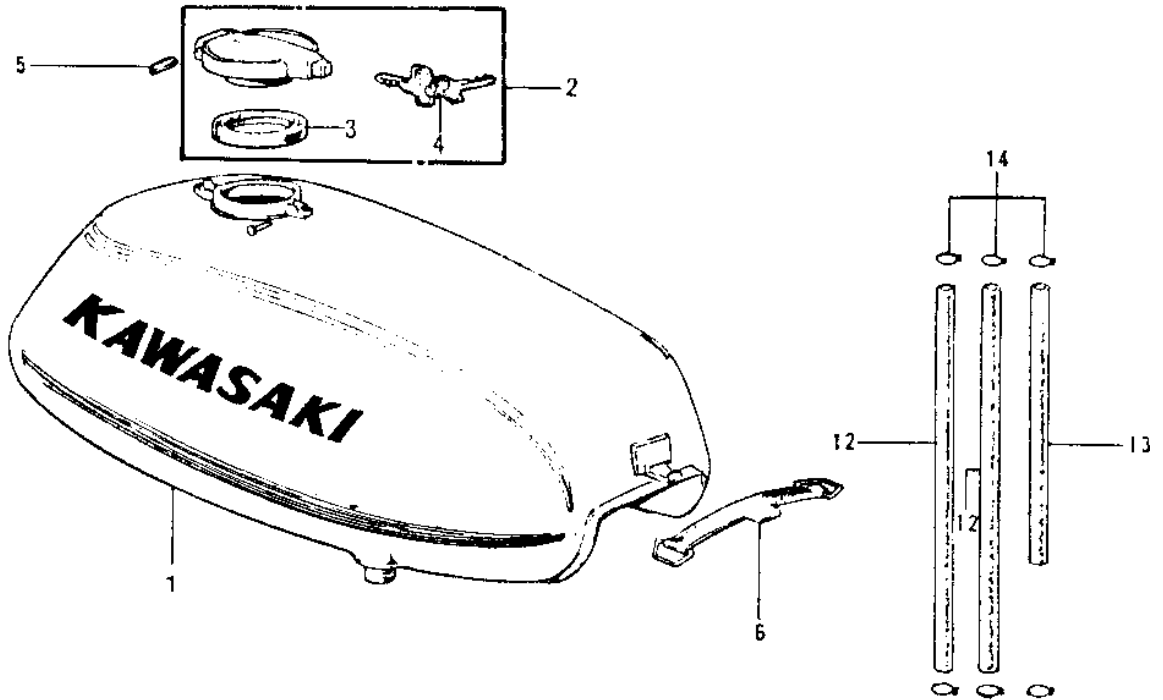

1975 Mach I PARTS DIAGRAM

FUEL TANK (S1-A)

1975 Mach I PARTS LIST

FUEL TANK (S1-A)

ITEM NAME	PART NUMBER	QUANTITY
TANK-FUEL,C.ORANGE (Ref # 1)	51001-080-91	
TANK-FUEL,C.BLUE (Ref # 1)	51001-080-93	
TANK-FUEL,C.GOLD (Ref # 1)	51001-080-94	
CAP ASSY-FUEL TANK (Ref # 2)	51049-020	
GASKET-FUEL TANK CAP (Ref # 3)	51059-008	
KEY SET,#265 (Ref # 4)	27018-016-65	
KEY SET,#279 (Ref # 4)	27018-016-79	
PIN-TANK CAP FITTING (Ref # 5)	92043-094	
BAND-FUEL TANK (Ref # 6)	92072-050	
COCK ASSY,FUEL (Ref # 7)	51023-039	
COCK ASSY,FUEL (Ref # 7)	51023-039	
GASKET-FUEL COCK JNT. (Ref # 8)	92065-081	
FUEL COCK JOINT NUT (Ref # 9)	51035-009	
STRAINER FUEL (Ref # 10)	51038-007	
GASKET FUEL COCK CUP (Ref # 11)	51037-010	
PIPE-FUEL (Ref # 12)	92059-073	
TUBE (Ref # 13)	92059-074	
CLAMP FUEL PIPE (Ref # 14)	92037-010	
FUEL COCK LEVER SET (Ref # 15)	51030-001	