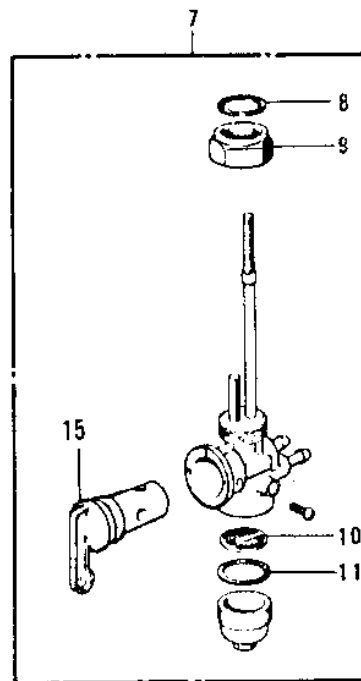

1975 Mach I PARTS DIAGRAM

FUEL TANK (S1-A)

1975 Mach I PARTS LIST

FUEL TANK (S1-A)

ITEM NAME	PART NUMBER	QUANTITY
TANK-FUEL,C.ORANGE (Ref # 1)	51001-080-91	
TANK-FUEL,C.BLUE (Ref # 1)	51001-080-93	
TANK-FUEL,C.GOLD (Ref # 1)	51001-080-94	
CAP ASSY-FUEL TANK (Ref # 2)	51049-020	
GASKET-FUEL TANK CAP (Ref # 3)	51059-008	
KEY SET,#265 (Ref # 4)	27018-016-65	
KEY SET,#279 (Ref # 4)	27018-016-79	
PIN-TANK CAP FITTING (Ref # 5)	92043-094	
BAND-FUEL TANK (Ref # 6)	92072-050	
COCK ASSY,FUEL (Ref # 7)	51023-039	
COCK ASSY,FUEL (Ref # 7)	51023-039	
GASKET-FUEL COCK JNT. (Ref # 8)	92065-081	
FUEL COCK JOINT NUT (Ref # 9)	51035-009	
STRAINER FUEL (Ref # 10)	51038-007	
GASKET FUEL COCK CUP (Ref # 11)	51037-010	
PIPE-FUEL (Ref # 12)	92059-073	
TUBE (Ref # 13)	92059-074	
CLAMP FUEL PIPE (Ref # 14)	92037-010	
FUEL COCK LEVER SET (Ref # 15)	51030-001	