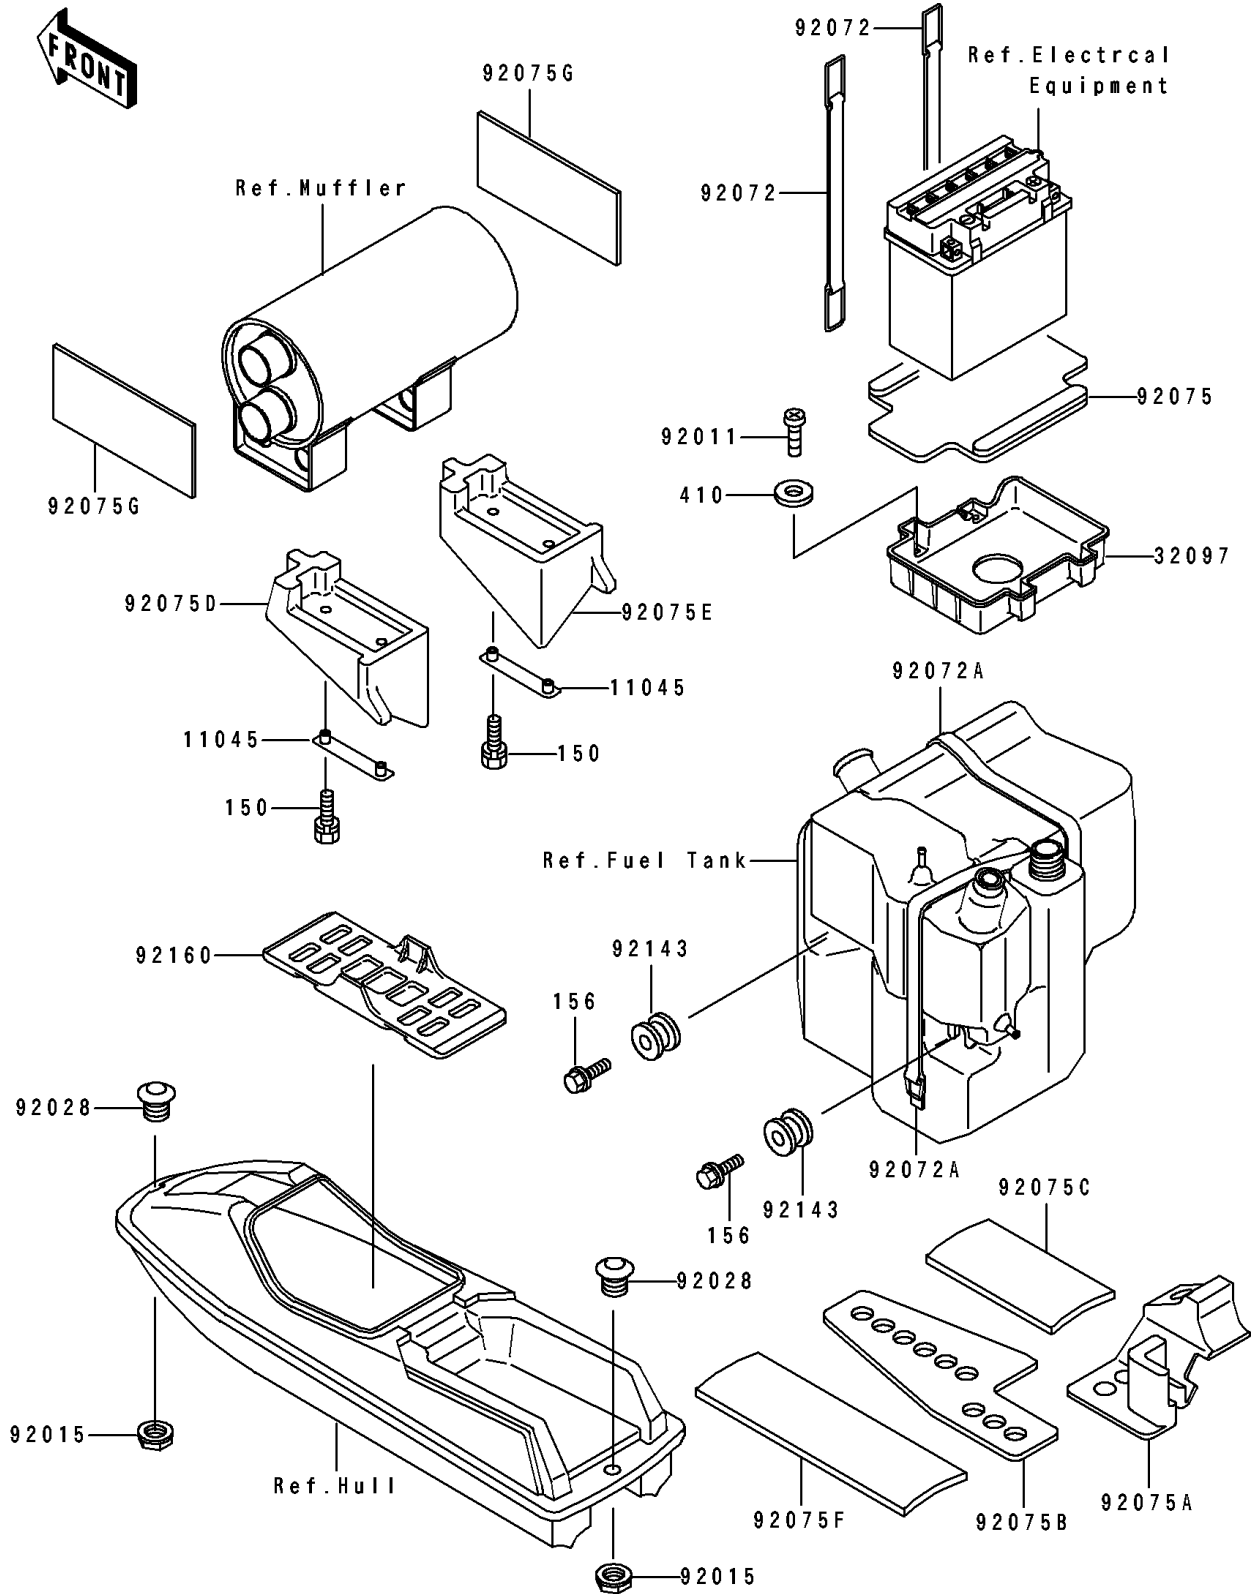

1991 650 SX PARTS DIAGRAM

Hull Fitting

F3143

1991 650 SX PARTS LIST

Hull Fitting

ITEM NAME	PART NUMBER	QUANTITY
BRACKET (Ref # 11045)	11045-3764	2
CASE-BATTERY (Ref # 32097)	32097-3702	1
SCREW,TAPPING (Ref # 92011)	92011-561	4
NUT (Ref # 92015)	92015-3779	2
BUSHING (Ref # 92028)	92028-3734	2
BAND,BATTERY,L=366 (Ref # 92072)	92072-3706	2
BAND,L=544 (Ref # 92072A)	92072-3709	2
DAMPER,BATTERY (Ref # 92075)	92075-3714	1
DAMPER,FUEL TANK,RR (Ref # 92075A)	92075-3754	1
DAMPER,FUEL TANK,CNT (Ref # 92075B)	92075-3755	1
DAMPER,FUEL TANK,RH (Ref # 92075C)	92075-3756	1
DAMPER (Ref # 92075D)	92075-3763	1
DAMPER (Ref # 92075E)	92075-3764	1
DAMPER,FUEL TANK (Ref # 92075F)	92075-521	1
DAMPER,MUFFLER (Ref # 92075G)	92075-522	2
COLLAR (Ref # 92143)	92143-3705	2
DAMPER (Ref # 92160)	92160-3711	1
BOLT-WS,6X22 (Ref # 150)	150R0622	4
BOLT-WP,6X22 (Ref # 156)	156R0622	2
WASHER-PLAIN-SMALL,6MM (Ref # 410)	410S0600	4