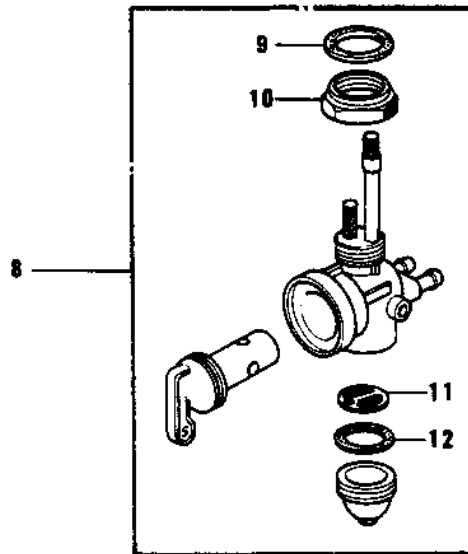

1973 Mach I PARTS DIAGRAM

FUEL TANK (S1-B/C)

1973 Mach I PARTS LIST

FUEL TANK (S1-B/C)

ITEM NAME	PART NUMBER	QUANTITY
CAP ASSY,FUEL TANK (Ref # 1)	51048-007	1
GASKET-FUEL TANK CAP (Ref # 2)	51059-008	1
PIN,TANK CAP FIT (Ref # 3)	92043-096	2
SPRING-HOOK (Ref # 4)	51053-003	1
HOOK,FUEL TANK CAP (Ref # 5)	51063-002	1
PIN,TANK CAP (Ref # 6)	92043-091	1
TANK-FUEL,C.GREEN (Ref # 7)	51001-089-1Z	1
TANK-FUEL,C.BLUE (Ref # 7)	51001-089-2L	1
COCK ASSY,FUEL (Ref # 8)	51023-039	1
GASKET-FUEL COCK JNT. (Ref # 9)	92065-081	1
FUEL COCK JOINT NUT (Ref # 10)	51035-009	1
STRAINER FUEL (Ref # 11)	51038-007	1
GASKET FUEL COCK CUP (Ref # 12)	51037-010	1
PIPE-FUEL (Ref # 13)	92059-073	2
TUBE (Ref # 14)	92059-074	1
CLAMP FUEL PIPE (Ref # 15)	92037-010	6