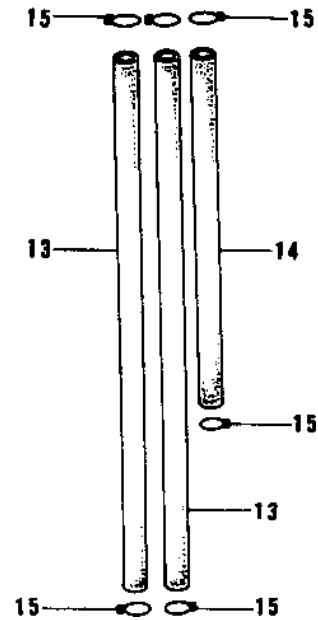

1973 Mach I PARTS DIAGRAM

FUEL TANK (S1-B/C)

1973 Mach I PARTS LIST

FUEL TANK (S1-B/C)

ITEM NAME	PART NUMBER	QUANTITY
CAP ASSY,FUEL TANK (Ref # 1)	51048-007	1
GASKET-FUEL TANK CAP (Ref # 2)	51059-008	1
PIN,TANK CAP FIT (Ref # 3)	92043-096	2
SPRING-HOOK (Ref # 4)	51053-003	1
HOOK,FUEL TANK CAP (Ref # 5)	51063-002	1
PIN,TANK CAP (Ref # 6)	92043-091	1
TANK-FUEL,C.GREEN (Ref # 7)	51001-089-1Z	1
TANK-FUEL,C.BLUE (Ref # 7)	51001-089-2L	1
COCK ASSY,FUEL (Ref # 8)	51023-039	1
GASKET-FUEL COCK JNT. (Ref # 9)	92065-081	1
FUEL COCK JOINT NUT (Ref # 10)	51035-009	1
STRAINER FUEL (Ref # 11)	51038-007	1
GASKET FUEL COCK CUP (Ref # 12)	51037-010	1
PIPE-FUEL (Ref # 13)	92059-073	2
TUBE (Ref # 14)	92059-074	1
CLAMP FUEL PIPE (Ref # 15)	92037-010	6