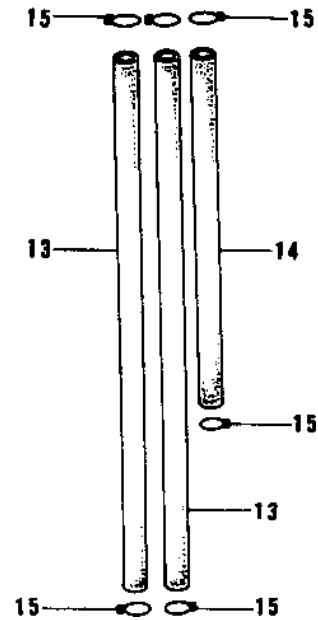

1974 Mach I PARTS DIAGRAM

FUEL TANK (S1-B/C)

1974 Mach I PARTS LIST

FUEL TANK (S1-B/C)

ITEM NAME	PART NUMBER	QUANTITY
CAP ASSY,FUEL TANK (Ref # 1)	51048-007	
GASKET-FUEL TANK CAP (Ref # 2)	51059-008	
PIN,TANK CAP FIT (Ref # 3)	92043-096	
SPRING-HOOK (Ref # 4)	51053-003	
HOOK,FUEL TANK CAP (Ref # 5)	51063-002	
PIN,TANK CAP (Ref # 6)	92043-091	
TANK-FUEL,C.GREEN (Ref # 7)	51001-089-1Z	
TANK-FUEL,C.BLUE (Ref # 7)	51001-089-2L	
COCK ASSY,FUEL (Ref # 8)	51023-039	
GASKET-FUEL COCK JNT. (Ref # 9)	92065-081	
FUEL COCK JOINT NUT (Ref # 10)	51035-009	
STRAINER FUEL (Ref # 11)	51038-007	
GASKET FUEL COCK CUP (Ref # 12)	51037-010	
PIPE-FUEL (Ref # 13)	92059-073	
TUBE (Ref # 14)	92059-074	
CLAMP FUEL PIPE (Ref # 15)	92037-010	