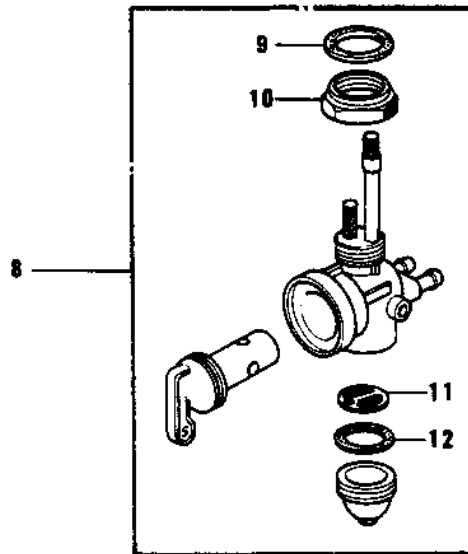

1974 Mach I PARTS DIAGRAM

FUEL TANK (S1-B/C)

1974 Mach I PARTS LIST

FUEL TANK (S1-B/C)

ITEM NAME	PART NUMBER	QUANTITY
CAP ASSY,FUEL TANK (Ref # 1)	51048-007	
GASKET-FUEL TANK CAP (Ref # 2)	51059-008	
PIN,TANK CAP FIT (Ref # 3)	92043-096	
SPRING-HOOK (Ref # 4)	51053-003	
HOOK,FUEL TANK CAP (Ref # 5)	51063-002	
PIN,TANK CAP (Ref # 6)	92043-091	
TANK-FUEL,C.GREEN (Ref # 7)	51001-089-1Z	
TANK-FUEL,C.BLUE (Ref # 7)	51001-089-2L	
COCK ASSY,FUEL (Ref # 8)	51023-039	
GASKET-FUEL COCK JNT. (Ref # 9)	92065-081	
FUEL COCK JOINT NUT (Ref # 10)	51035-009	
STRAINER FUEL (Ref # 11)	51038-007	
GASKET FUEL COCK CUP (Ref # 12)	51037-010	
PIPE-FUEL (Ref # 13)	92059-073	
TUBE (Ref # 14)	92059-074	
CLAMP FUEL PIPE (Ref # 15)	92037-010	