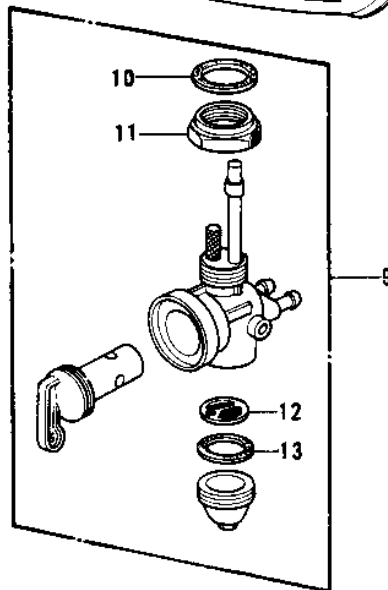

1976 KH250-A5 PARTS DIAGRAM

FUEL TANK (KH250-A5)

1976 KH250-A5 PARTS LIST

FUEL TANK (KH250-A5)

ITEM NAME	PART NUMBER	QUANTITY
CAP,FUEL TANK (Ref # 1)	51048-012	
PIN,HOOK (Ref # 2)	92043-126	
GASKET-FUEL TANK CAP (Ref # 3)	51059-008	
PIN,CAP HINGE (Ref # 4)	92043-127	
TANK-FUEL,C.S.RED (Ref # 5)	51001-110-3R	
CLAMP FUEL PIPE (Ref # 6)	92037-010	
PIPE-FUEL (Ref # 7)	92059-073	
TUBE (Ref # 8)	92059-074	
COCK ASSY,FUEL (Ref # 9)	51023-039	
GASKET-FUEL COCK JNT. (Ref # 10)	92065-081	
FUEL COCK JOINT NUT (Ref # 11)	51035-009	
STRAINER FUEL (Ref # 12)	51038-007	
GASKET FUEL COCK CUP (Ref # 13)	51037-010	