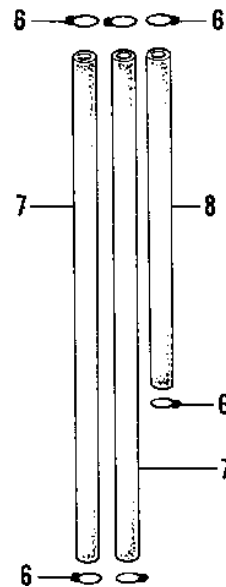

1976 KH250-A5 PARTS DIAGRAM

FUEL TANK (KH250-A5)

1976 KH250-A5 PARTS LIST

FUEL TANK (KH250-A5)

ITEM NAME	PART NUMBER	QUANTITY
CAP,FUEL TANK (Ref # 1)	51048-012	
PIN,HOOK (Ref # 2)	92043-126	
GASKET-FUEL TANK CAP (Ref # 3)	51059-008	
PIN,CAP HINGE (Ref # 4)	92043-127	
TANK-FUEL,C.S.RED (Ref # 5)	51001-110-3R	
CLAMP FUEL PIPE (Ref # 6)	92037-010	
PIPE-FUEL (Ref # 7)	92059-073	
TUBE (Ref # 8)	92059-074	
COCK ASSY,FUEL (Ref # 9)	51023-039	
GASKET-FUEL COCK JNT. (Ref # 10)	92065-081	
FUEL COCK JOINT NUT (Ref # 11)	51035-009	
STRAINER FUEL (Ref # 12)	51038-007	
GASKET FUEL COCK CUP (Ref # 13)	51037-010	