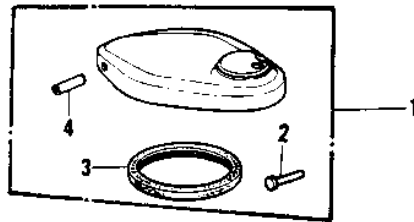

1976 KH250-A5 PARTS DIAGRAM

FUEL TANK (KH250-A5)

1976 KH250-A5 PARTS LIST

FUEL TANK (KH250-A5)

ITEM NAME	PART NUMBER	QUANTITY
CAP,FUEL TANK (Ref # 1)	51048-012	
PIN,HOOK (Ref # 2)	92043-126	
GASKET-FUEL TANK CAP (Ref # 3)	51059-008	
PIN,CAP HINGE (Ref # 4)	92043-127	
TANK-FUEL,C.S.RED (Ref # 5)	51001-110-3R	
CLAMP FUEL PIPE (Ref # 6)	92037-010	
PIPE-FUEL (Ref # 7)	92059-073	
TUBE (Ref # 8)	92059-074	
COCK ASSY,FUEL (Ref # 9)	51023-039	
GASKET-FUEL COCK JNT. (Ref # 10)	92065-081	
FUEL COCK JOINT NUT (Ref # 11)	51035-009	
STRAINER FUEL (Ref # 12)	51038-007	
GASKET FUEL COCK CUP (Ref # 13)	51037-010	