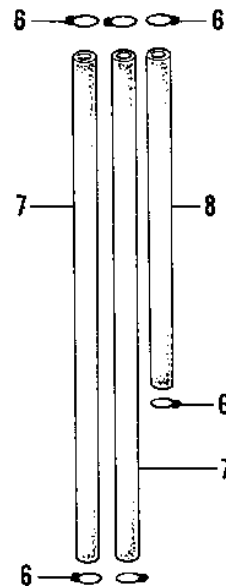

1974 Mach I PARTS DIAGRAM

FUEL TANK (KH250-A5)

1974 Mach I PARTS LIST

FUEL TANK (KH250-A5)

ITEM NAME	PART NUMBER	QUANTITY
CAP,FUEL TANK (Ref # 1)	51048-012	
PIN,HOOK (Ref # 2)	92043-126	
GASKET-FUEL TANK CAP (Ref # 3)	51059-008	
PIN,CAP HINGE (Ref # 4)	92043-127	
TANK-FUEL,C.S.RED (Ref # 5)	51001-110-3R	
CLAMP FUEL PIPE (Ref # 6)	92037-010	
PIPE-FUEL (Ref # 7)	92059-073	
TUBE (Ref # 8)	92059-074	
COCK ASSY,FUEL (Ref # 9)	51023-039	
GASKET-FUEL COCK JNT. (Ref # 10)	92065-081	
FUEL COCK JOINT NUT (Ref # 11)	51035-009	
STRAINER FUEL (Ref # 12)	51038-007	
GASKET FUEL COCK CUP (Ref # 13)	51037-010	