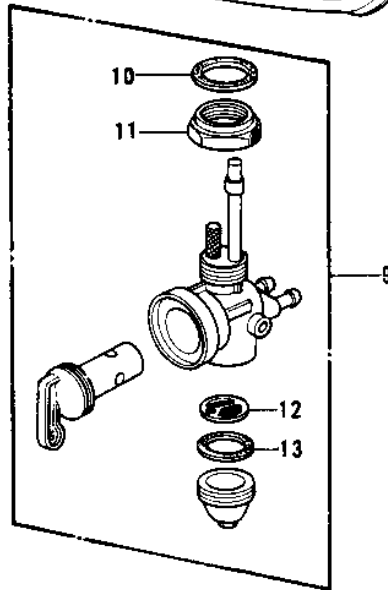

1974 Mach I PARTS DIAGRAM

FUEL TANK (KH250-A5)

1974 Mach I PARTS LIST

FUEL TANK (KH250-A5)

ITEM NAME	PART NUMBER	QUANTITY
CAP,FUEL TANK (Ref # 1)	51048-012	
PIN,HOOK (Ref # 2)	92043-126	
GASKET-FUEL TANK CAP (Ref # 3)	51059-008	
PIN,CAP HINGE (Ref # 4)	92043-127	
TANK-FUEL,C.S.RED (Ref # 5)	51001-110-3R	
CLAMP FUEL PIPE (Ref # 6)	92037-010	
PIPE-FUEL (Ref # 7)	92059-073	
TUBE (Ref # 8)	92059-074	
COCK ASSY,FUEL (Ref # 9)	51023-039	
GASKET-FUEL COCK JNT. (Ref # 10)	92065-081	
FUEL COCK JOINT NUT (Ref # 11)	51035-009	
STRAINER FUEL (Ref # 12)	51038-007	
GASKET FUEL COCK CUP (Ref # 13)	51037-010	