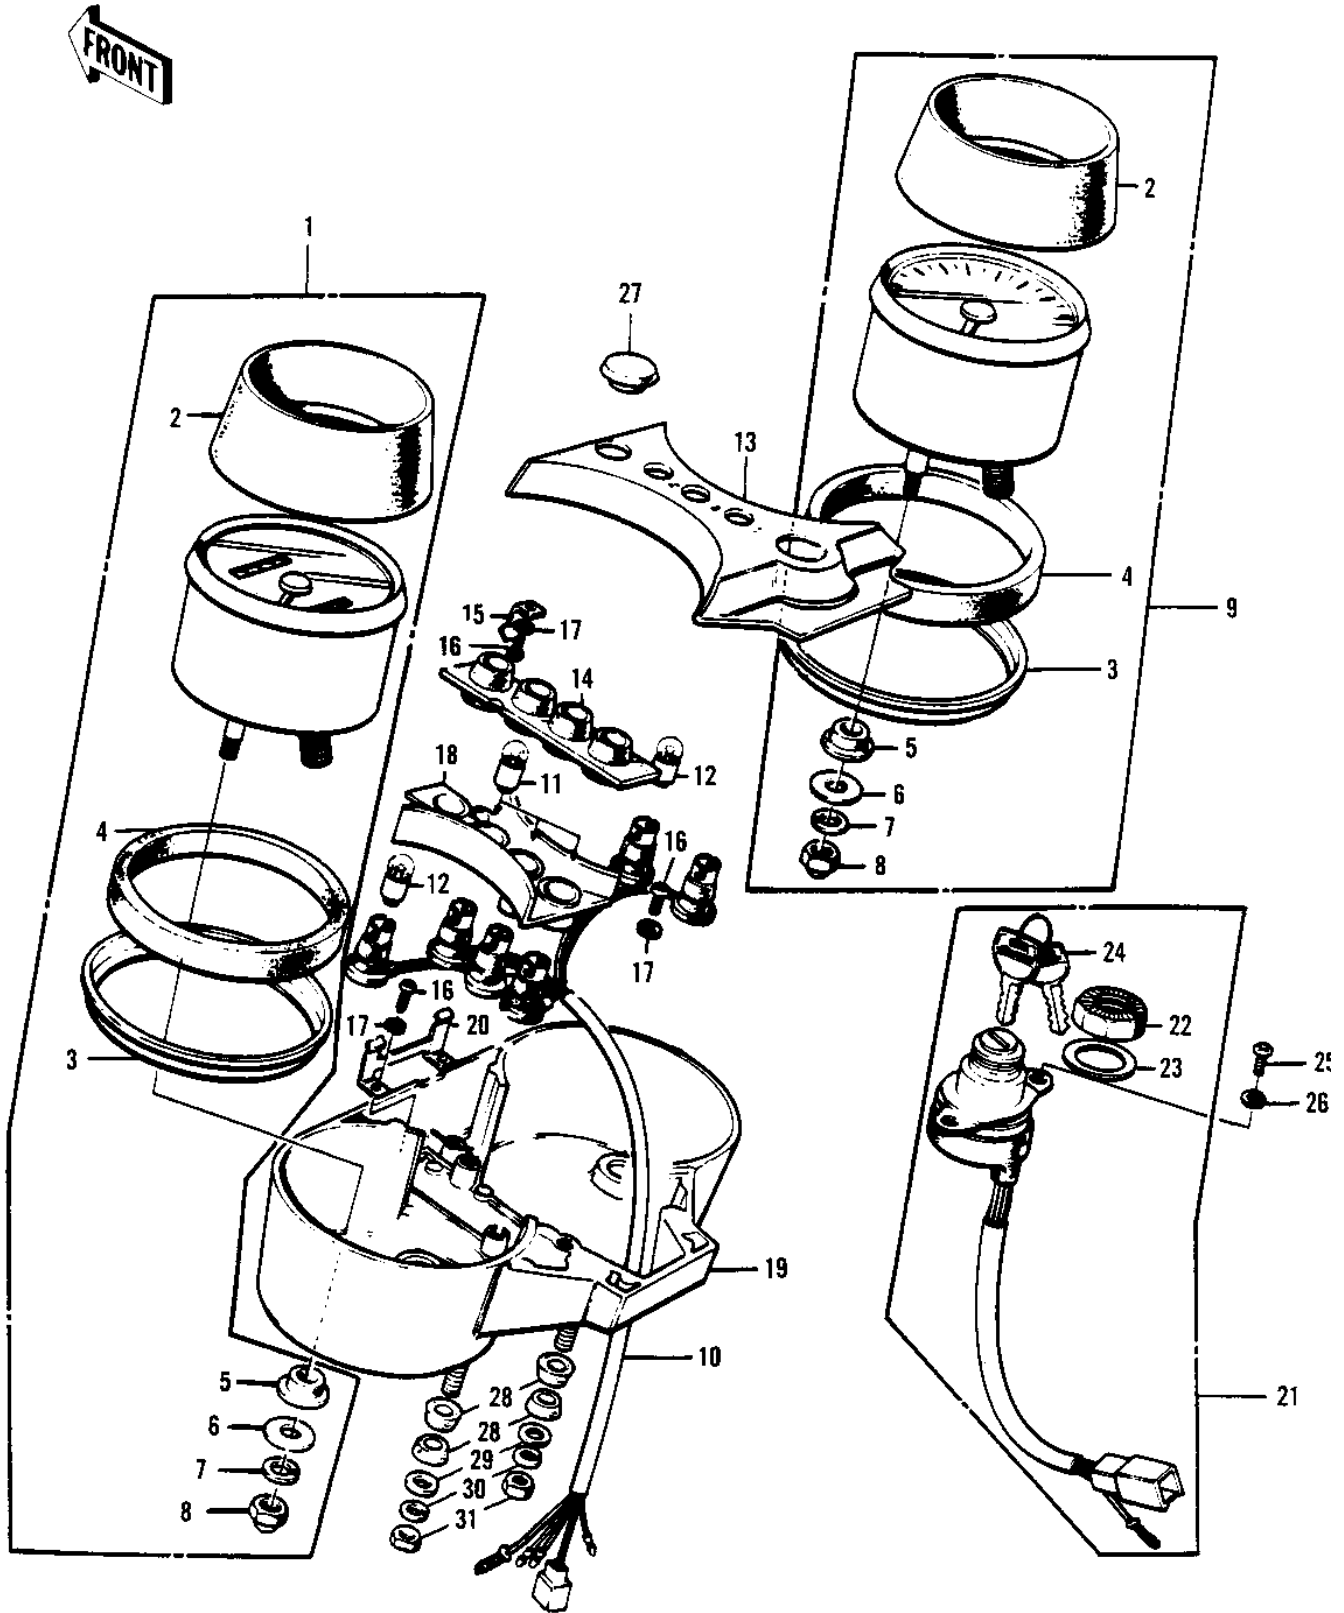

# 1976 KH250-A5 PARTS DIAGRAM

METERS/IGNITION SWITCH

## METERS/IGNITION SWITCH

ITEM NAME	PART NUMBER	QUANTITY
SPEEDOMETER ASSY,MPH (Ref # 1)	25005-124	
SPEEDOMETER ASSY,MPH (Ref # 1)	25005-124	
SPEEDO ASSY,KPH (Canada) (Ref # 1)	25005-076	
COVER-METER (Ref # 2)	25012-012	
RING-METER (Ref # 3)	25026-001	
DAMPER RUBBER-METER (Ref # 4)	25019-015	
DAMPER RUBBER-METER (Ref # 5)	25019-013	
WASHER PLAIN 5MM (Ref # 6)	411B0500	
WASHER SPRING 5MM (Ref # 7)	461F0500	
NUT,5MM (Ref # 8)	92015-059	
TACHOMETER ASSY (Ref # 9)	25016-020	
SOCKET-METER (Ref # 10)	25011-029	
SOCKET,SPEEDOMETER (Ref # 10)	25011-030	
BULB 12V 1.5W (Ref # 11)	92069-017	
BULB 12V 3W (Ref # 12)	92069-018	
COVER-METER CASE (Ref # 13)	25023-002	
COVER,METER CASE (Ref # 13)	25023-009	
DAMPER RUBBER-METER (Ref # 14)	25019-014	
HOLDER-METER CASE COV (Ref # 15)	25014-004	
SCREW PAN HEAD 4X8 (Ref # 16)	220B0408	
WASHER SPRING 4MM (Ref # 17)	461F0400	
COVER-METER SOCKET (Ref # 18)	25023-003	
CASE-METER (Ref # 19)	25008-026	
HOLDER-METER CASE (Ref # 20)	25014-003	
SWITCH-ASSY (Ref # 21)	27005-1021	
SWITCH-ASSY (Ref # 21)	27005-1021	
NUT-IGNITION SWITCH (Ref # 22)	27007-003	
WASHER-IGNITION (Ref # 23)	27019-002	
KEY SET, #186 (Ref # 24)	27008-048-86	

## 1976 KH250-A5 PARTS LIST

### METERS/IGNITION SWITCH

ITEM NAME	PART NUMBER	QUANTITY
KEY SET,#190 (Ref # 24)	27008-048-90	
KEY SET,#901 (Ref # 24)	27008-055-01	
KEY SET,#910 (Ref # 24)	27008-055-10	
KEY,BLANK (Ref # 24)	27008-1024	
KEY,BLANK (Ref # 24)	27008-1025	
SCREW PAN HEAD 5X8 (Ref # 25)	220B0508	
WASHER SPRING 5MM (Ref # 26)	461F0500	
PLUG,RUBBER (Ref # 27)	92074-032	
DAMPER RUBBER (Ref # 28)	92075-080	
WASHER PLAIN 8MM (Ref # 29)	411B0800	
WASHER SPRING 8MM (Ref # 30)	461F0800	
NUT,8MM (Ref # 31)	311B0800	