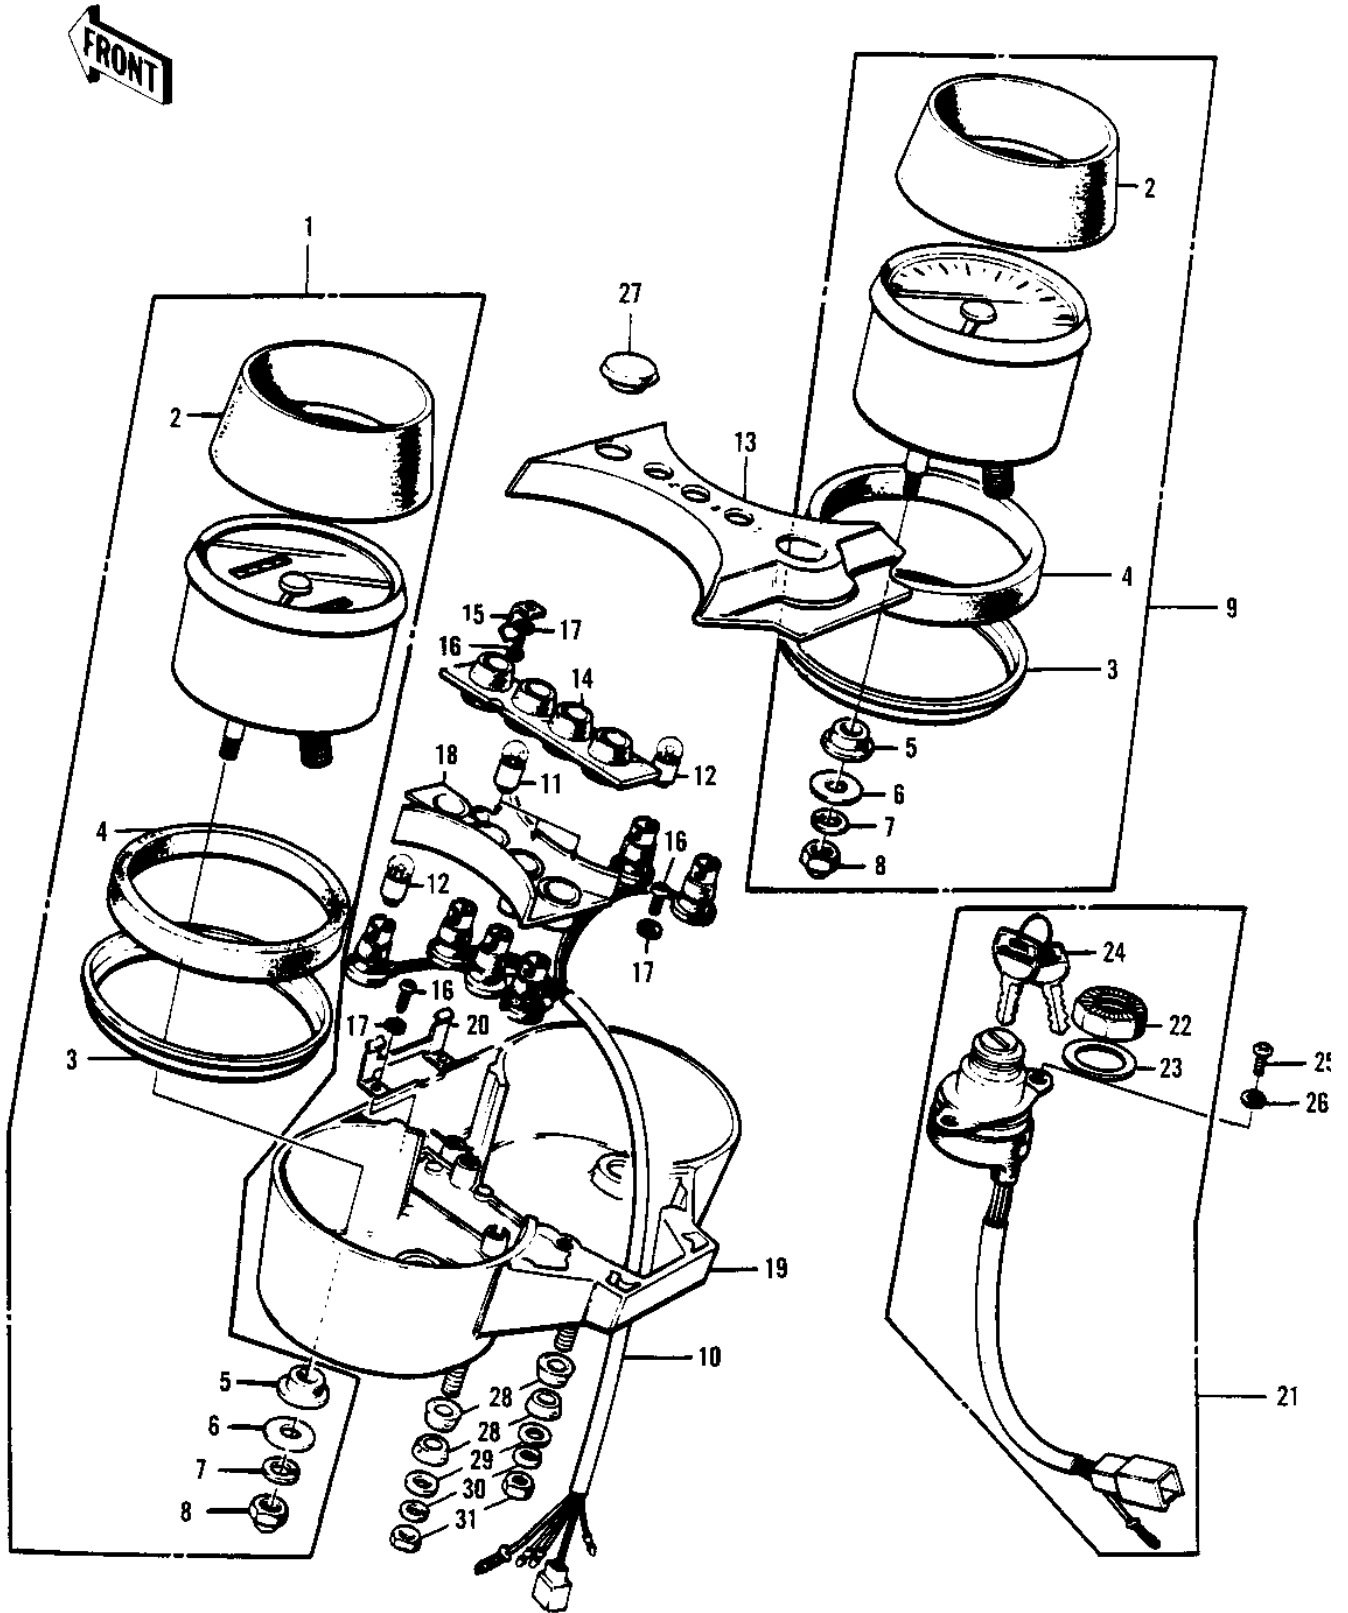

# 1975 Mach I PARTS DIAGRAM

METERS/IGNITION SWITCH

## METERS/IGNITION SWITCH

ITEM NAME	PART NUMBER	QUANTITY
SPEEDOMETER ASSY,MPH (Ref # 1)	25005-124	
SPEEDOMETER ASSY,MPH (Ref # 1)	25005-124	
SPEEDO ASSY,KPH (Canada) (Ref # 1)	25005-076	
COVER-METER (Ref # 2)	25012-012	
RING-METER (Ref # 3)	25026-001	
DAMPER RUBBER-METER (Ref # 4)	25019-015	
DAMPER RUBBER-METER (Ref # 5)	25019-013	
WASHER PLAIN 5MM (Ref # 6)	411B0500	
WASHER SPRING 5MM (Ref # 7)	461F0500	
NUT,5MM (Ref # 8)	92015-059	
TACHOMETER ASSY (Ref # 9)	25016-020	
SOCKET-METER (Ref # 10)	25011-029	
SOCKET,SPEEDOMETER (Ref # 10)	25011-030	
BULB 12V 1.5W (Ref # 11)	92069-017	
BULB 12V 3W (Ref # 12)	92069-018	
COVER-METER CASE (Ref # 13)	25023-002	
COVER,METER CASE (Ref # 13)	25023-009	
DAMPER RUBBER-METER (Ref # 14)	25019-014	
HOLDER-METER CASE COV (Ref # 15)	25014-004	
SCREW PAN HEAD 4X8 (Ref # 16)	220B0408	
WASHER SPRING 4MM (Ref # 17)	461F0400	
COVER-METER SOCKET (Ref # 18)	25023-003	
CASE-METER (Ref # 19)	25008-026	
HOLDER-METER CASE (Ref # 20)	25014-003	
SWITCH-ASSY (Ref # 21)	27005-1021	
SWITCH-ASSY (Ref # 21)	27005-1021	
NUT-IGNITION SWITCH (Ref # 22)	27007-003	
WASHER-IGNITION (Ref # 23)	27019-002	
KEY SET, #186 (Ref # 24)	27008-048-86	

# 1975 Mach I PARTS LIST

## METERS/IGNITION SWITCH

ITEM NAME	PART NUMBER	QUANTITY
KEY SET,#190 (Ref # 24)	27008-048-90	
KEY SET,#901 (Ref # 24)	27008-055-01	
KEY SET,#910 (Ref # 24)	27008-055-10	
KEY,BLANK (Ref # 24)	27008-1024	
KEY,BLANK (Ref # 24)	27008-1025	
SCREW PAN HEAD 5X8 (Ref # 25)	220B0508	
WASHER SPRING 5MM (Ref # 26)	461F0500	
PLUG,RUBBER (Ref # 27)	92074-032	
DAMPER RUBBER (Ref # 28)	92075-080	
WASHER PLAIN 8MM (Ref # 29)	411B0800	
WASHER SPRING 8MM (Ref # 30)	461F0800	
NUT,8MM (Ref # 31)	311B0800	